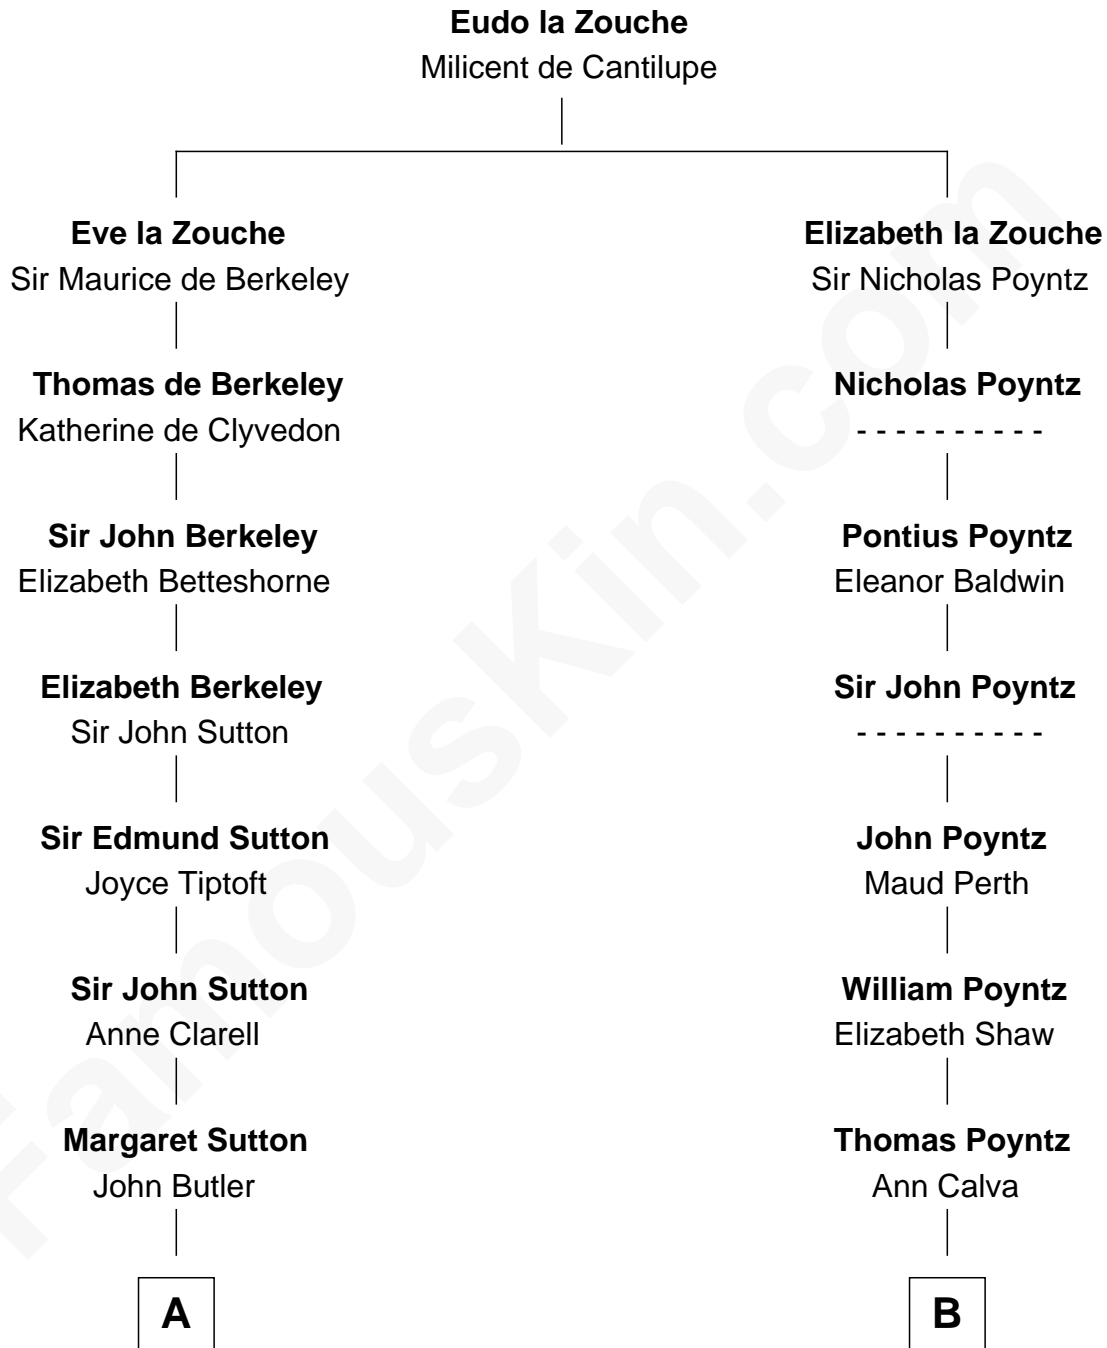

**FamousKin.com**  
**Relationship Chart of**  
**George Washington**  
*1st U.S. President*

**13th cousin 7 times removed of**  
**Truman Capote**  
*Author of In Cold Blood*

**C**

—  
**John Brewer Knox**  
Lula Margaret Dinkins

—  
**Mabel Knox**  
Archulus Persons

—  
**Archulus Persons**  
Lillie May Faulk

—  
**Truman Capote**  
*Author of [In Cold Blood](#)*

FamousKin.com