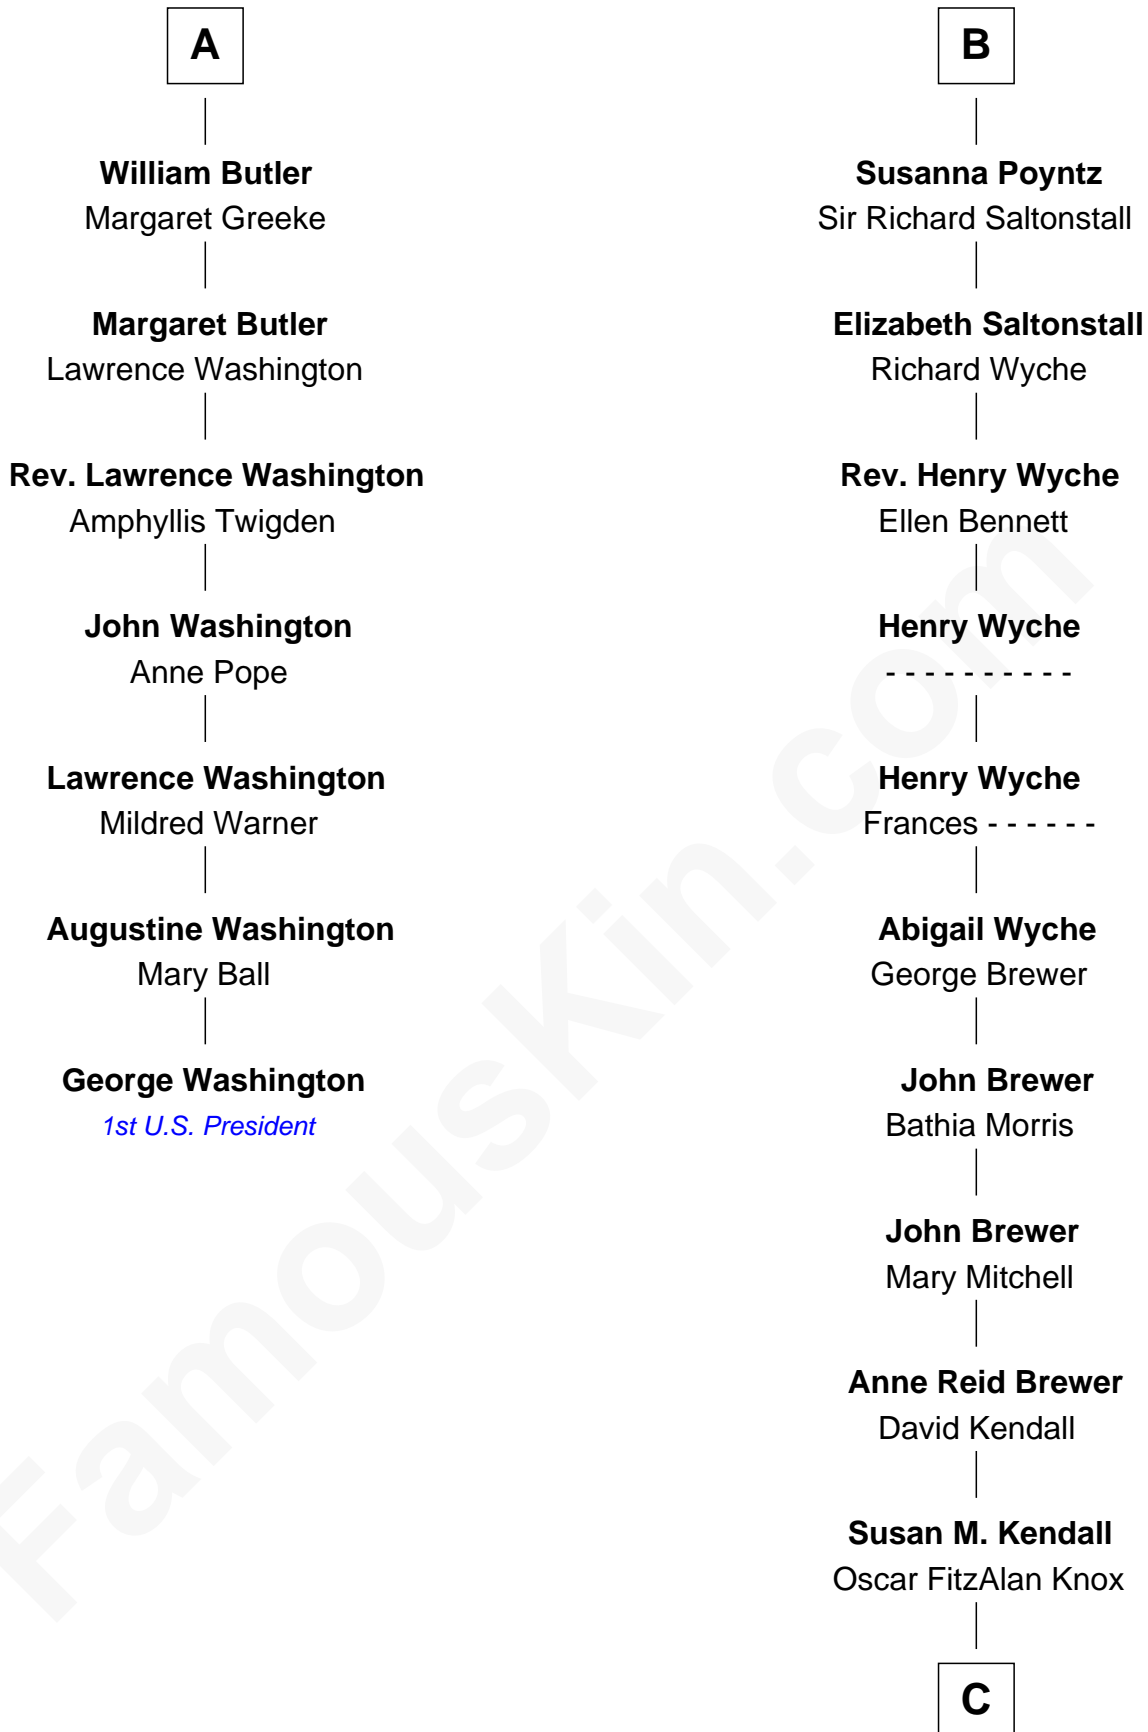

**FamousKin.com**  
**Relationship Chart of**  
**George Washington**  
*1st U.S. President*

**13th cousin 7 times removed of**  
**Truman Capote**  
*Author of In Cold Blood*

**C**

—  
**John Brewer Knox**  
Lula Margaret Dinkins

—  
**Mabel Knox**  
Archulus Persons

—  
**Archulus Persons**  
Lillie May Faulk

—  
**Truman Capote**  
*Author of [In Cold Blood](#)*

FamousKin.com