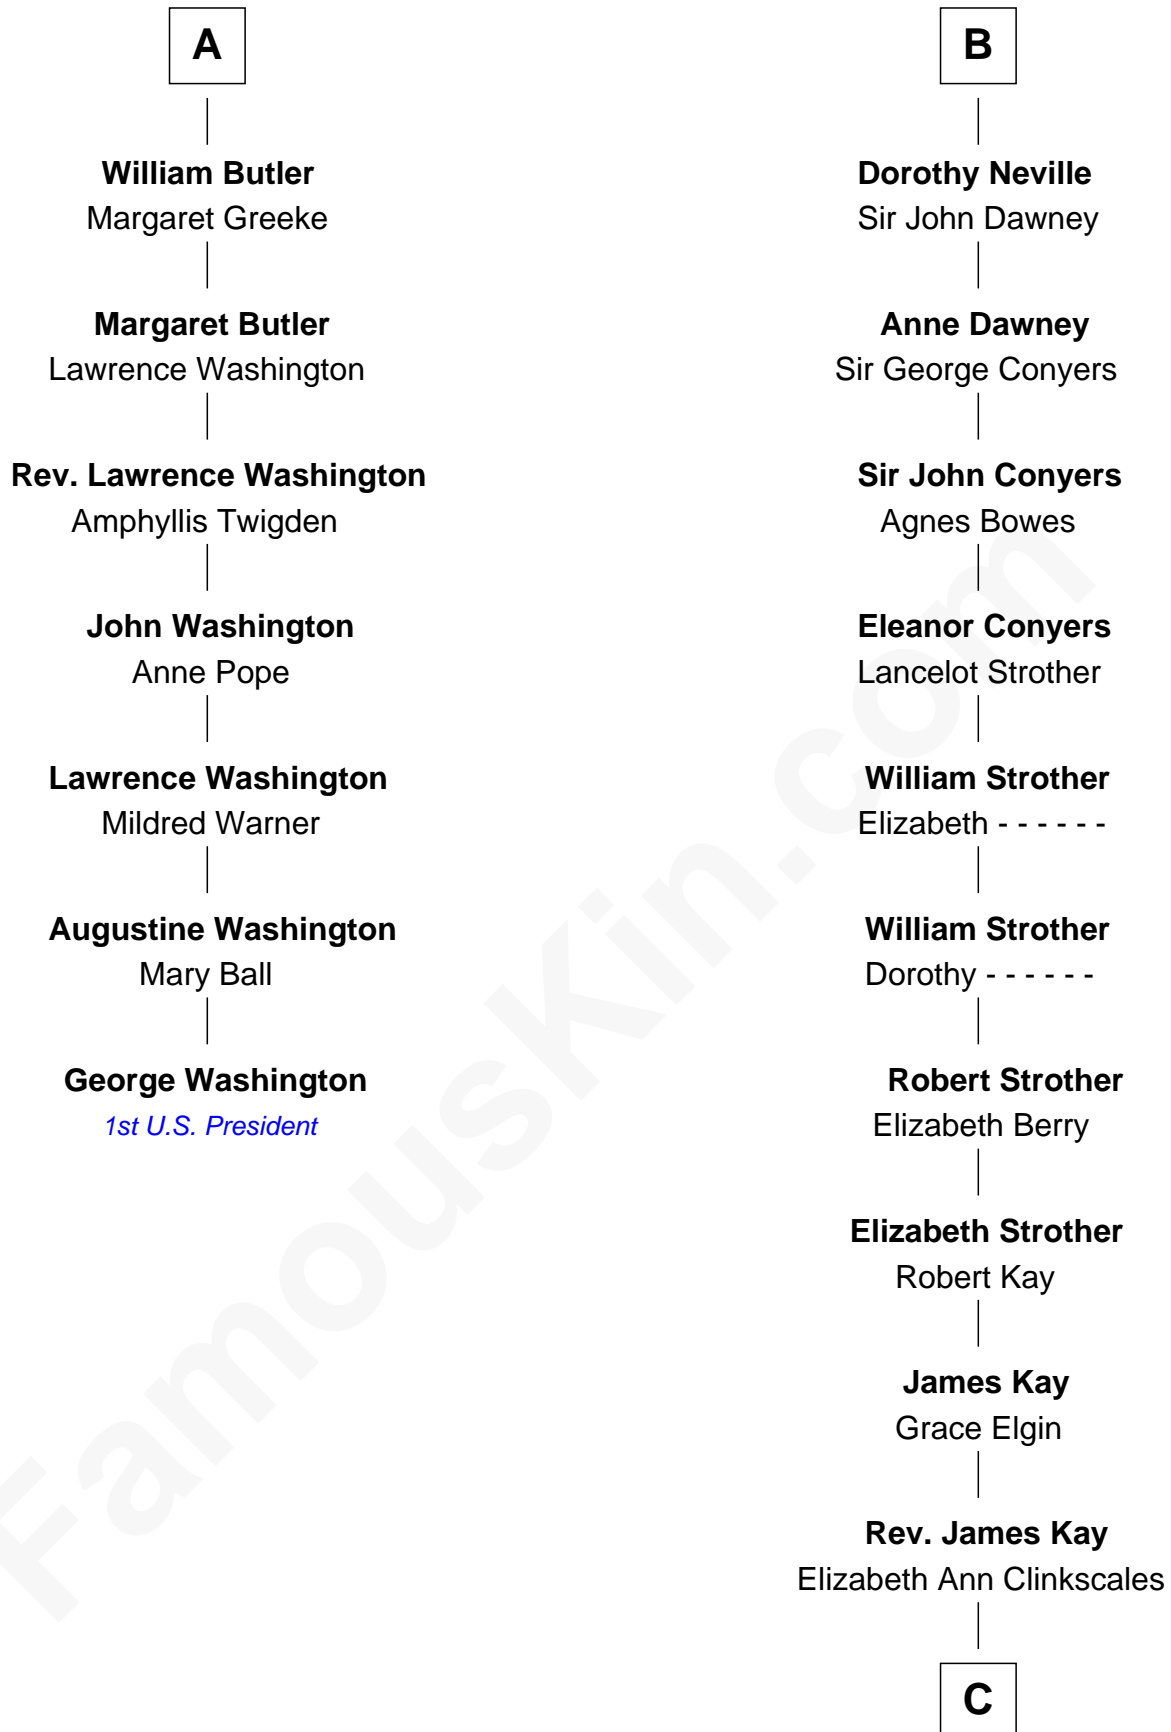

**FamousKin.com**  
**Relationship Chart of**  
**George Washington**  
*1st U.S. President*

**13th cousin 8 times removed of**  
**Jimmy Carter**  
*39th U.S. President*

**C**

**Mary Kay**  
John Pratt

**James E. Pratt**  
Sophronia C. Cowan

**Nina Pratt**  
William Archibald Carter

**Earl Carter**  
Lillian Gordy

**Jimmy Carter**  
*39th U.S. President*

FamousKin.com