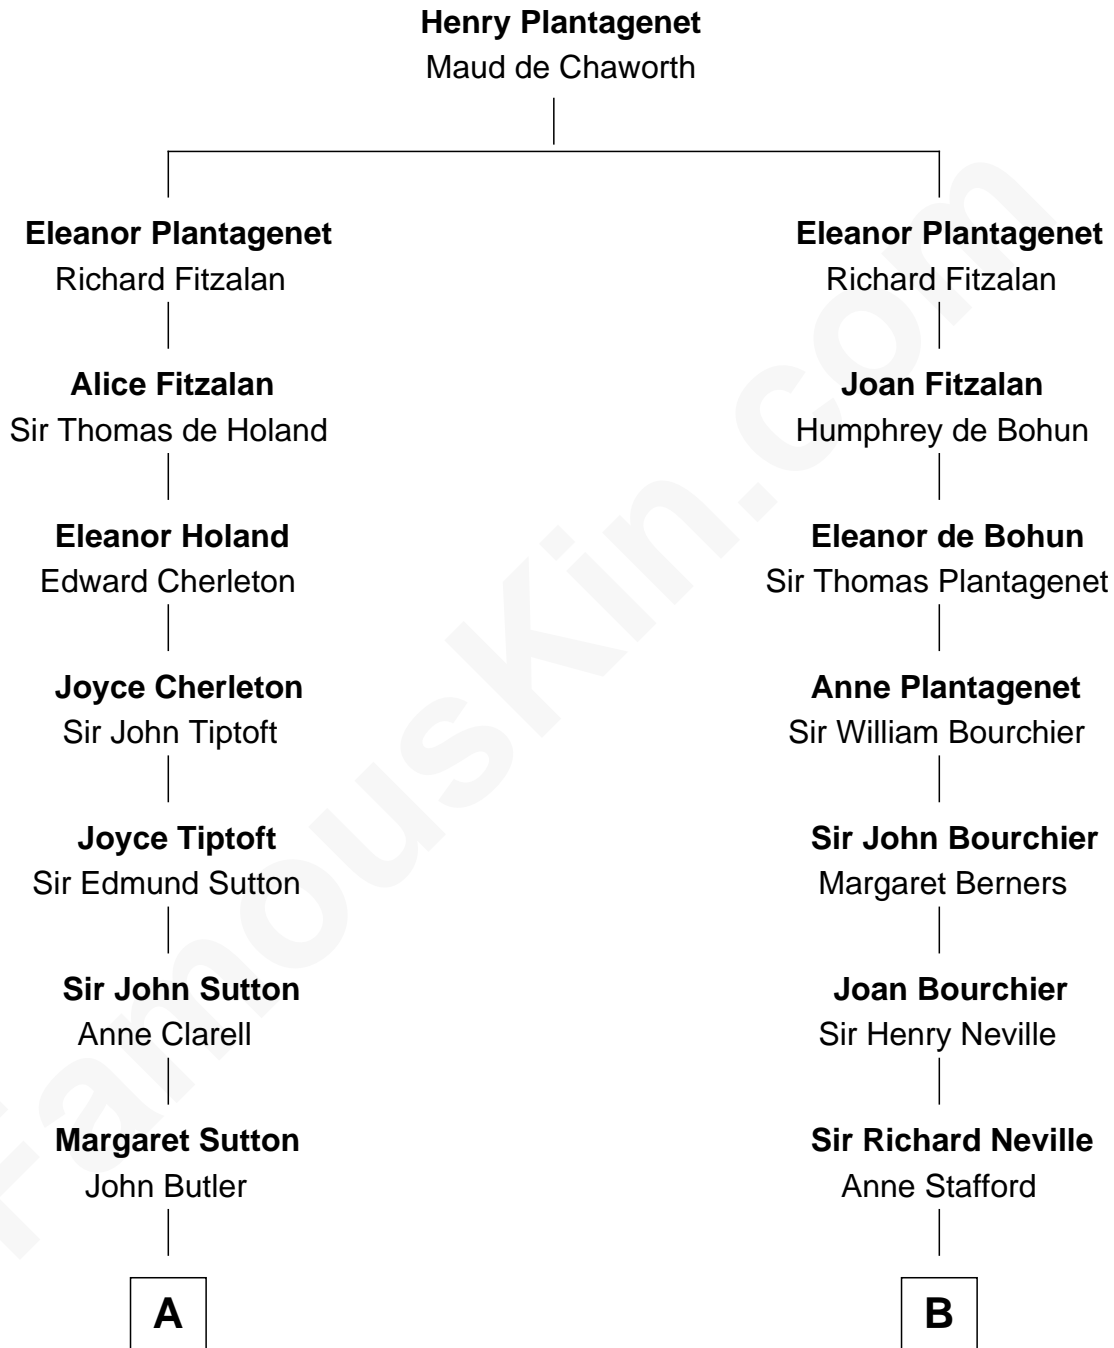

**FamousKin.com**  
**Relationship Chart of**  
**George Washington**  
*1st U.S. President*

**13th cousin 8 times removed of**  
**Jimmy Carter**  
*39th U.S. President*

**C**

**Mary Kay**  
John Pratt

**James E. Pratt**  
Sophronia C. Cowan

**Nina Pratt**  
William Archibald Carter

**Earl Carter**  
Lillian Gordy

**Jimmy Carter**  
*39th U.S. President*

FamousKin.com