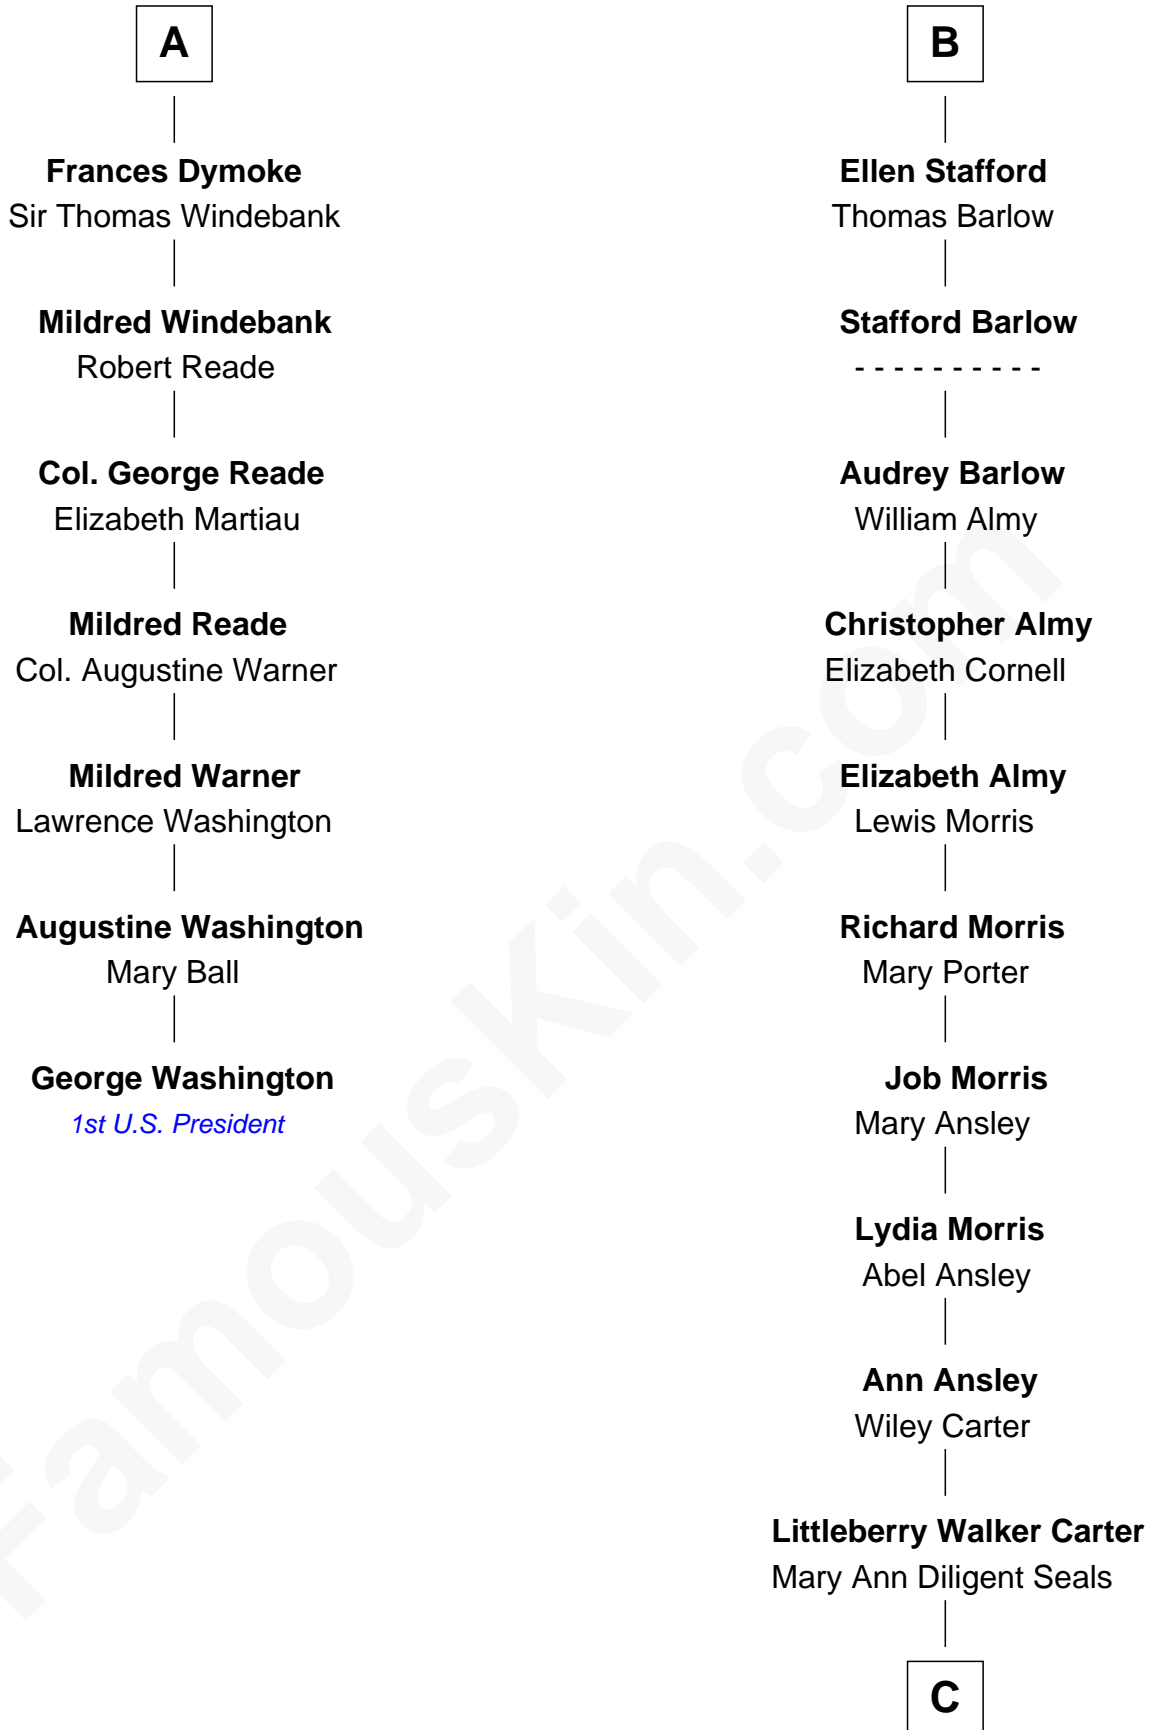

FamousKin.com

Relationship Chart of

George Washington

1st U.S. President

13th cousin 6 times removed of

Jimmy Carter
39th U.S. President

C

William Archibald Carter

Nina Pratt

Earl Carter

Lillian Gordy

Jimmy Carter

39th U.S. President

FamousKin.com