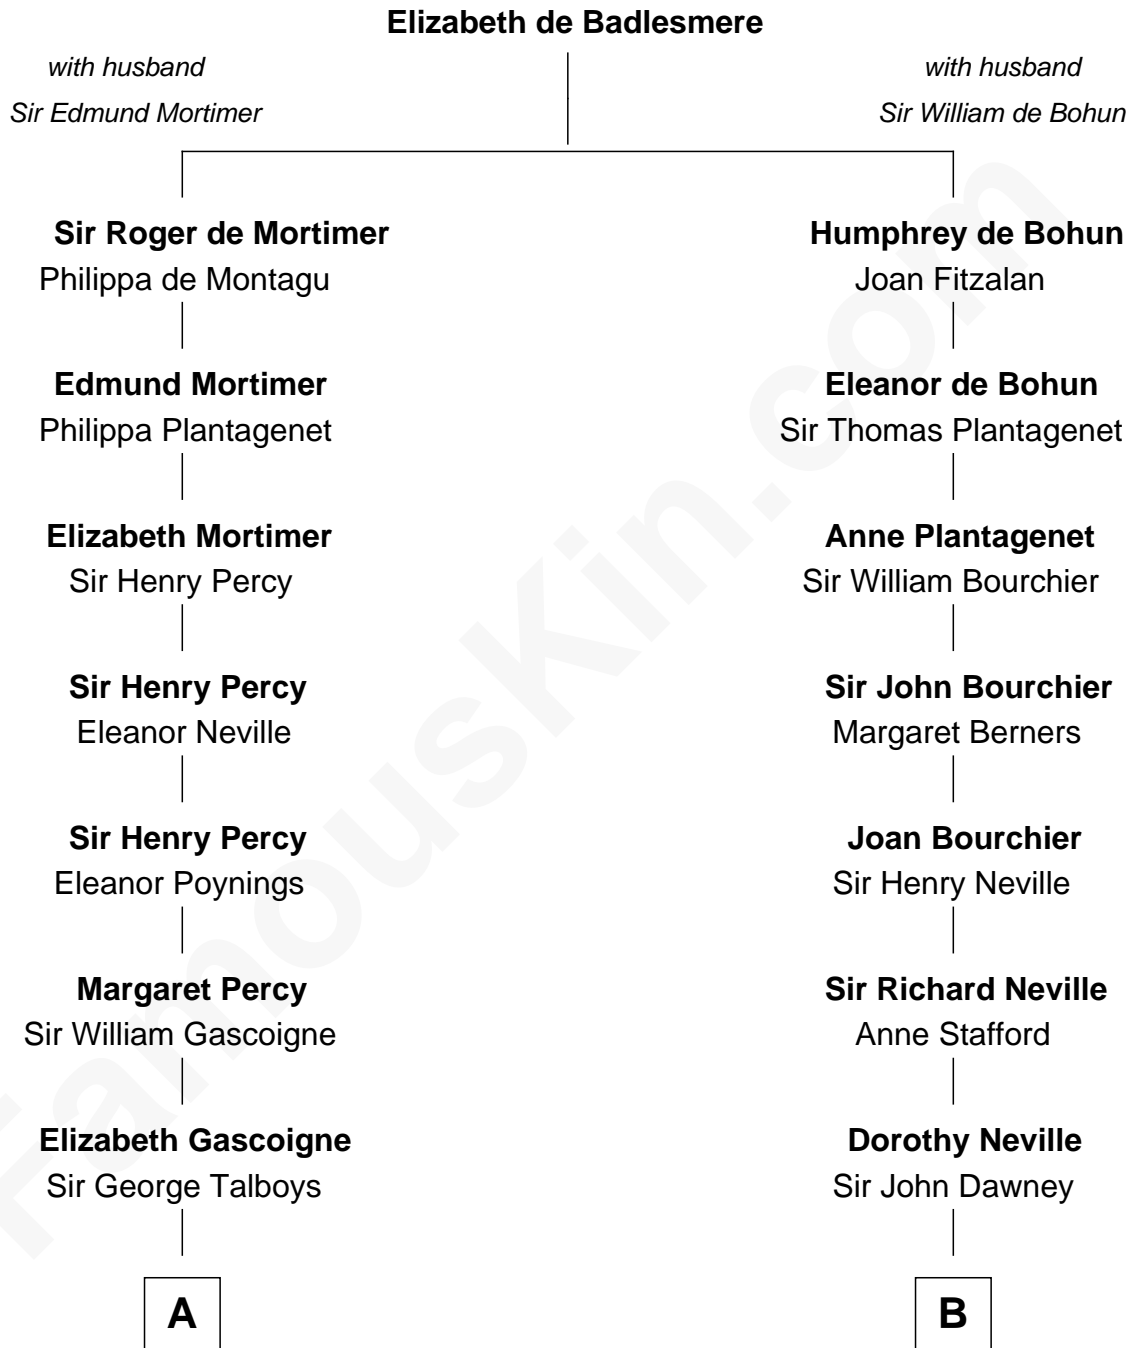

**FamousKin.com**  
**Relationship Chart of**  
**George Washington**  
*1st U.S. President*

14th cousin 6 times removed of

**Jimmy Carter**  
*39th U.S. President*

**C**

**James E. Pratt**

Sophonra C. Cowan

**Nina Pratt**

William Archibald Carter

**Earl Carter**

Lillian Gordy

**Jimmy Carter**

*39th U.S. President*

FamousKin.com