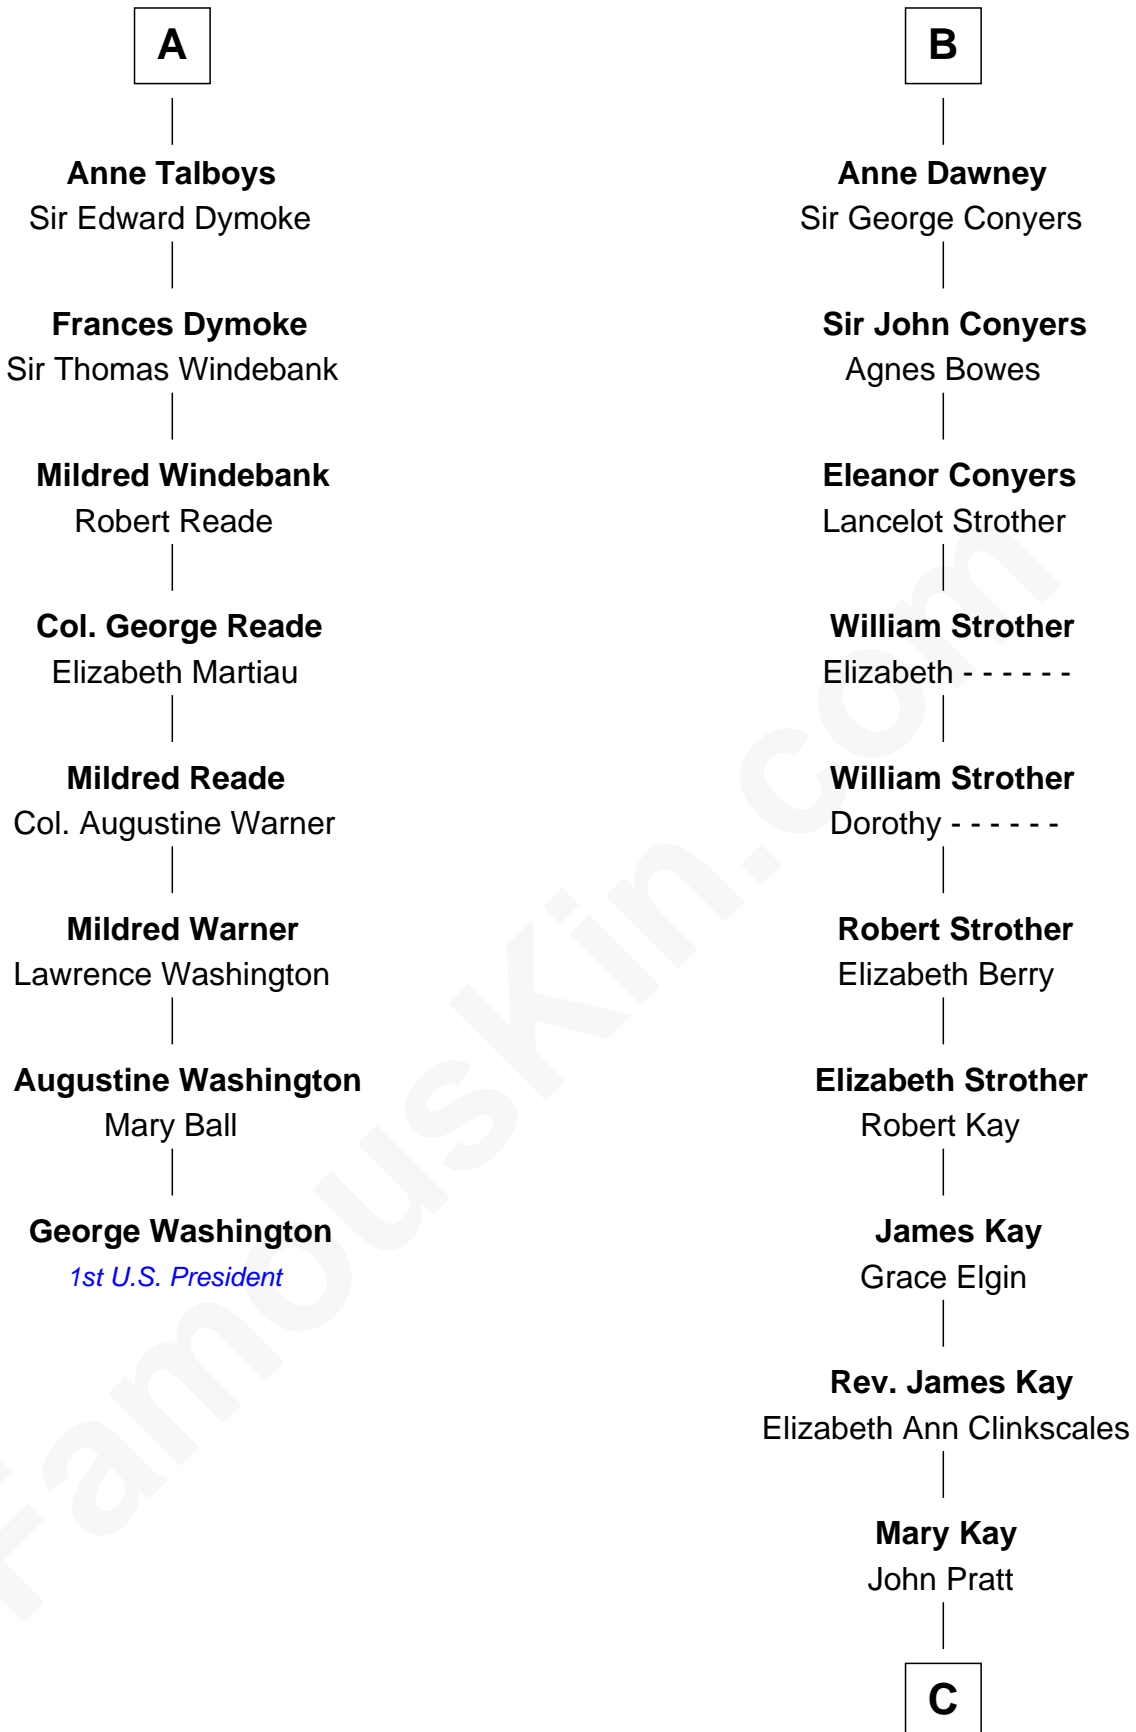

**FamousKin.com**  
**Relationship Chart of**  
**George Washington**  
*1st U.S. President*

14th cousin 6 times removed of

**Jimmy Carter**  
*39th U.S. President*

**C**

**James E. Pratt**

Sophonra C. Cowan

**Nina Pratt**

William Archibald Carter

**Earl Carter**

Lillian Gordy

**Jimmy Carter**

*39th U.S. President*

FamousKin.com