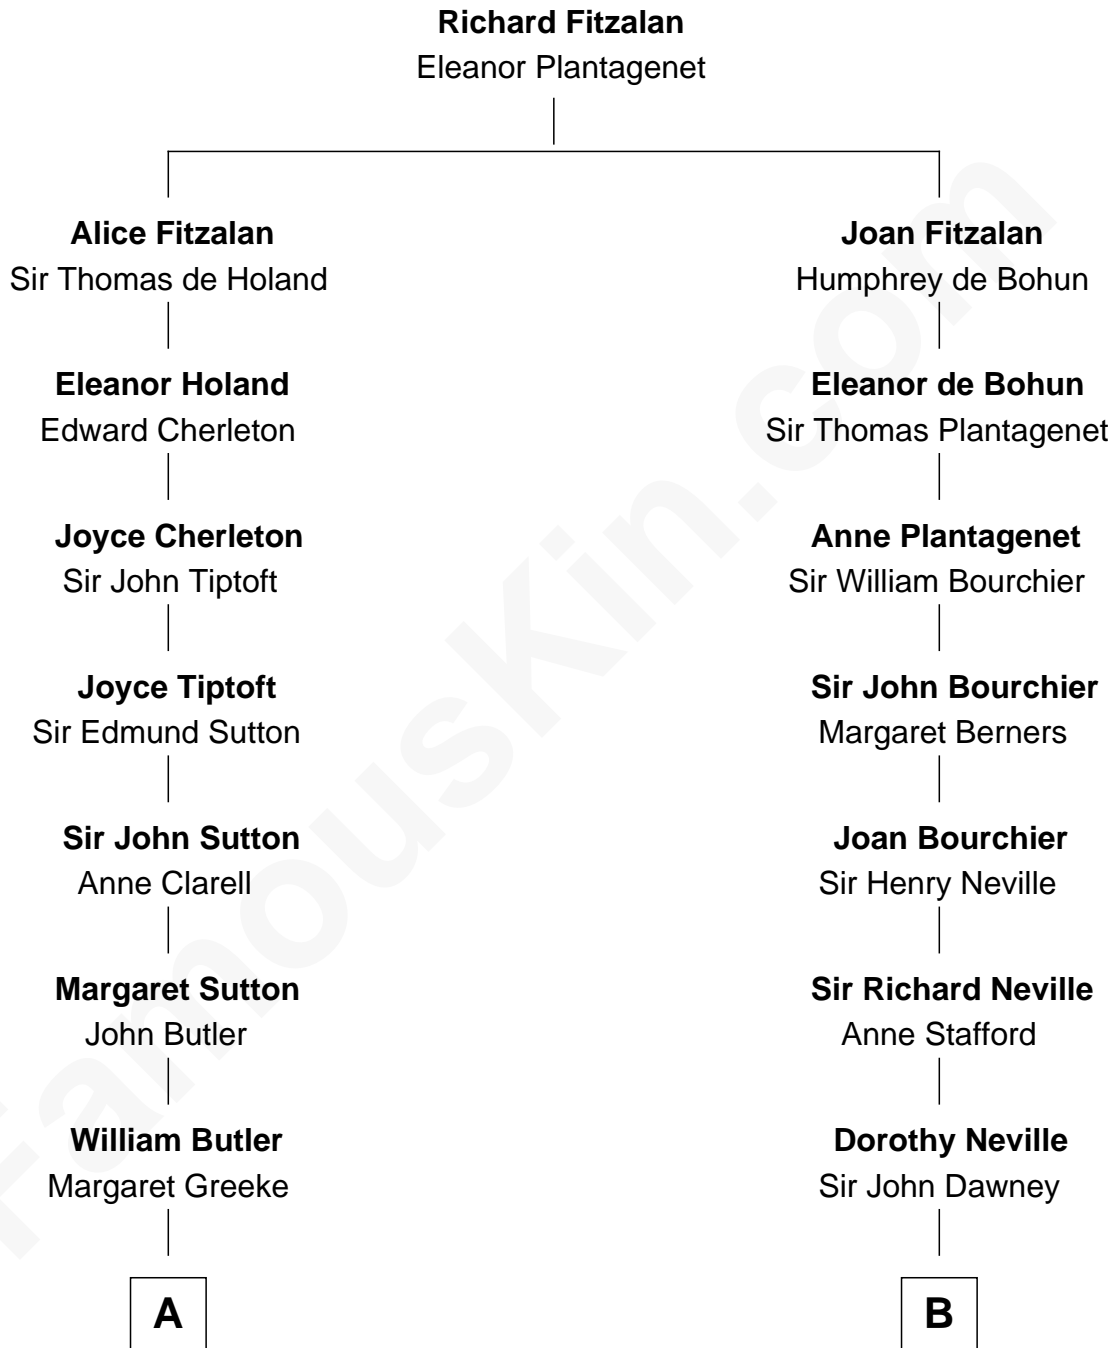

FamousKin.com
Relationship Chart of
George Washington
1st U.S. President

12th cousin 8 times removed of
Jimmy Carter
39th U.S. President

C

James E. Pratt

Sophonra C. Cowan

Nina Pratt

William Archibald Carter

Earl Carter

Lillian Gordy

Jimmy Carter

39th U.S. President

FamousKin.com