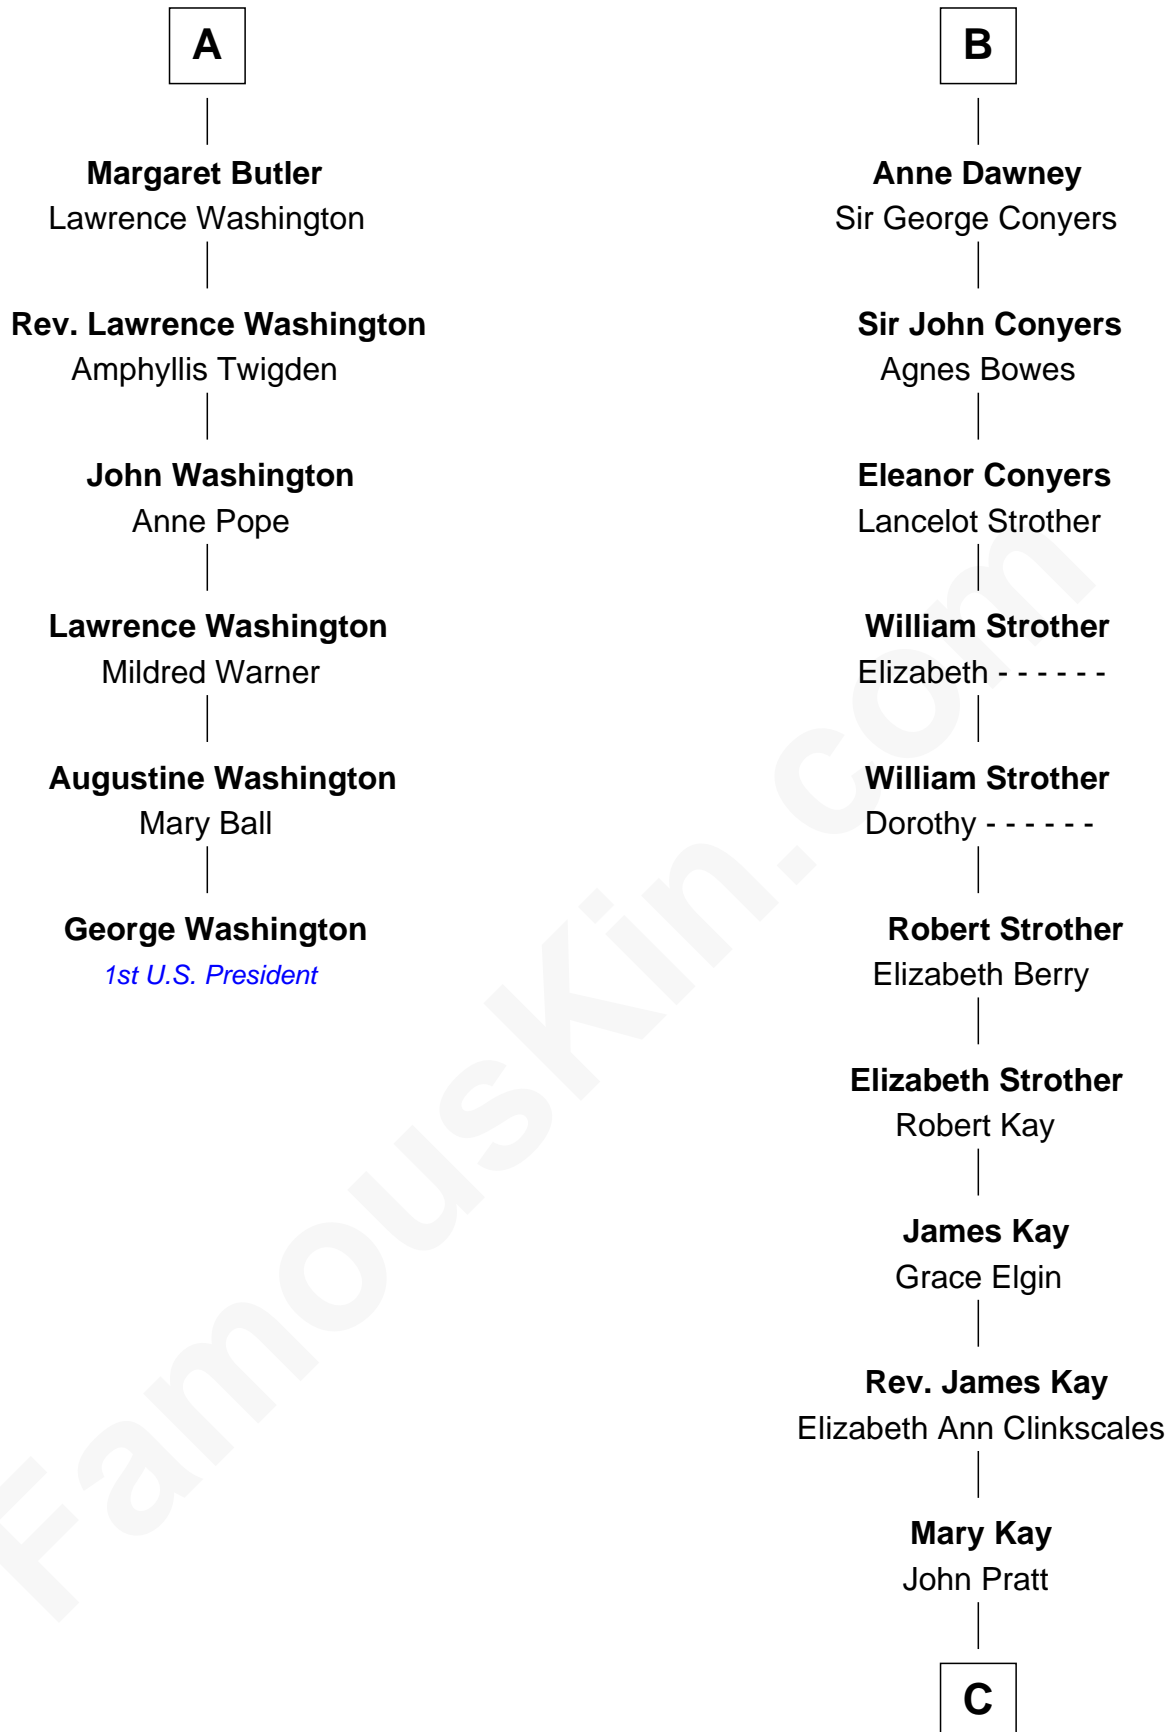

FamousKin.com
Relationship Chart of
George Washington
1st U.S. President

12th cousin 8 times removed of
Jimmy Carter
39th U.S. President

C

James E. Pratt

Sophonra C. Cowan

Nina Pratt

William Archibald Carter

Earl Carter

Lillian Gordy

Jimmy Carter

39th U.S. President

FamousKin.com