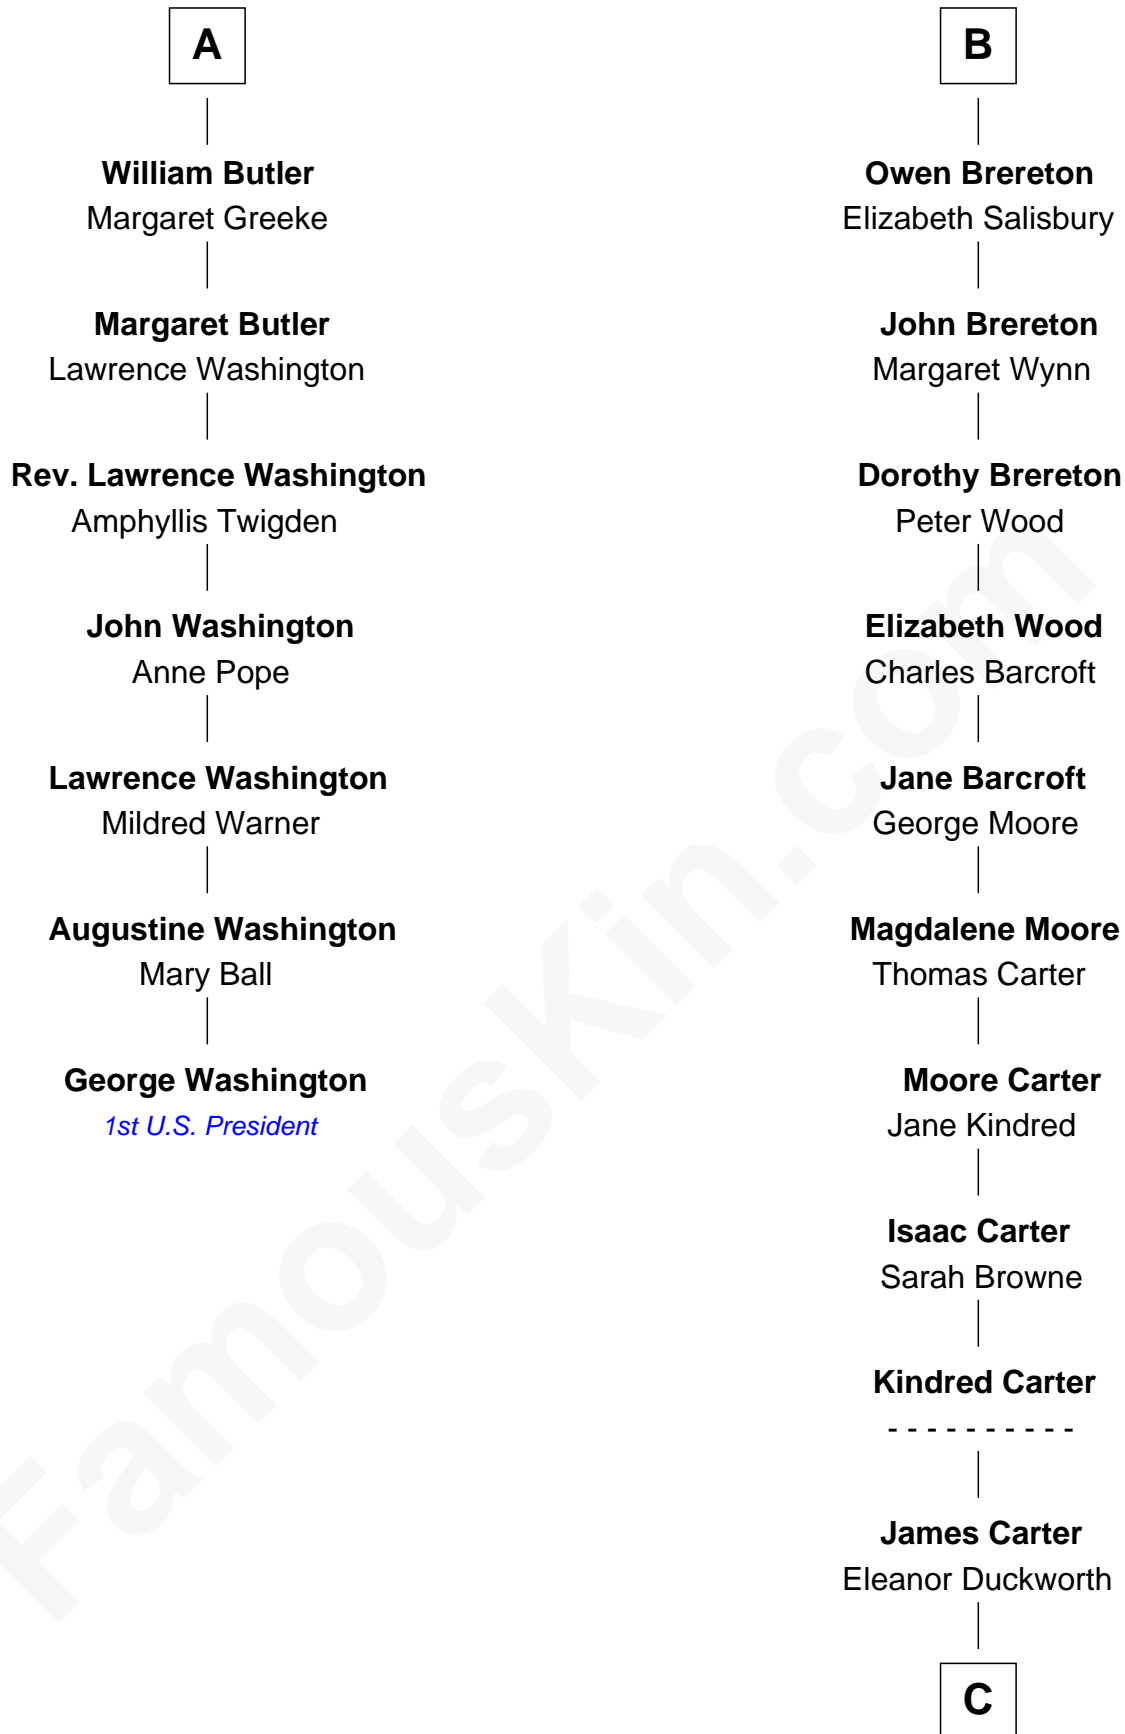

FamousKin.com
Relationship Chart of
George Washington
1st U.S. President

13th cousin 8 times removed of

Jimmy Carter
39th U.S. President

Sir Robert de Holland
 Maude la Zouche

C

|
Wiley Carter

Ann Ansley

|
Littleberry Walker Carter

Mary Ann Diligent Seals

|
William Archibald Carter

Nina Pratt

|
Earl Carter

Lillian Gordy

|
Jimmy Carter

39th U.S. President

FamousKin.com