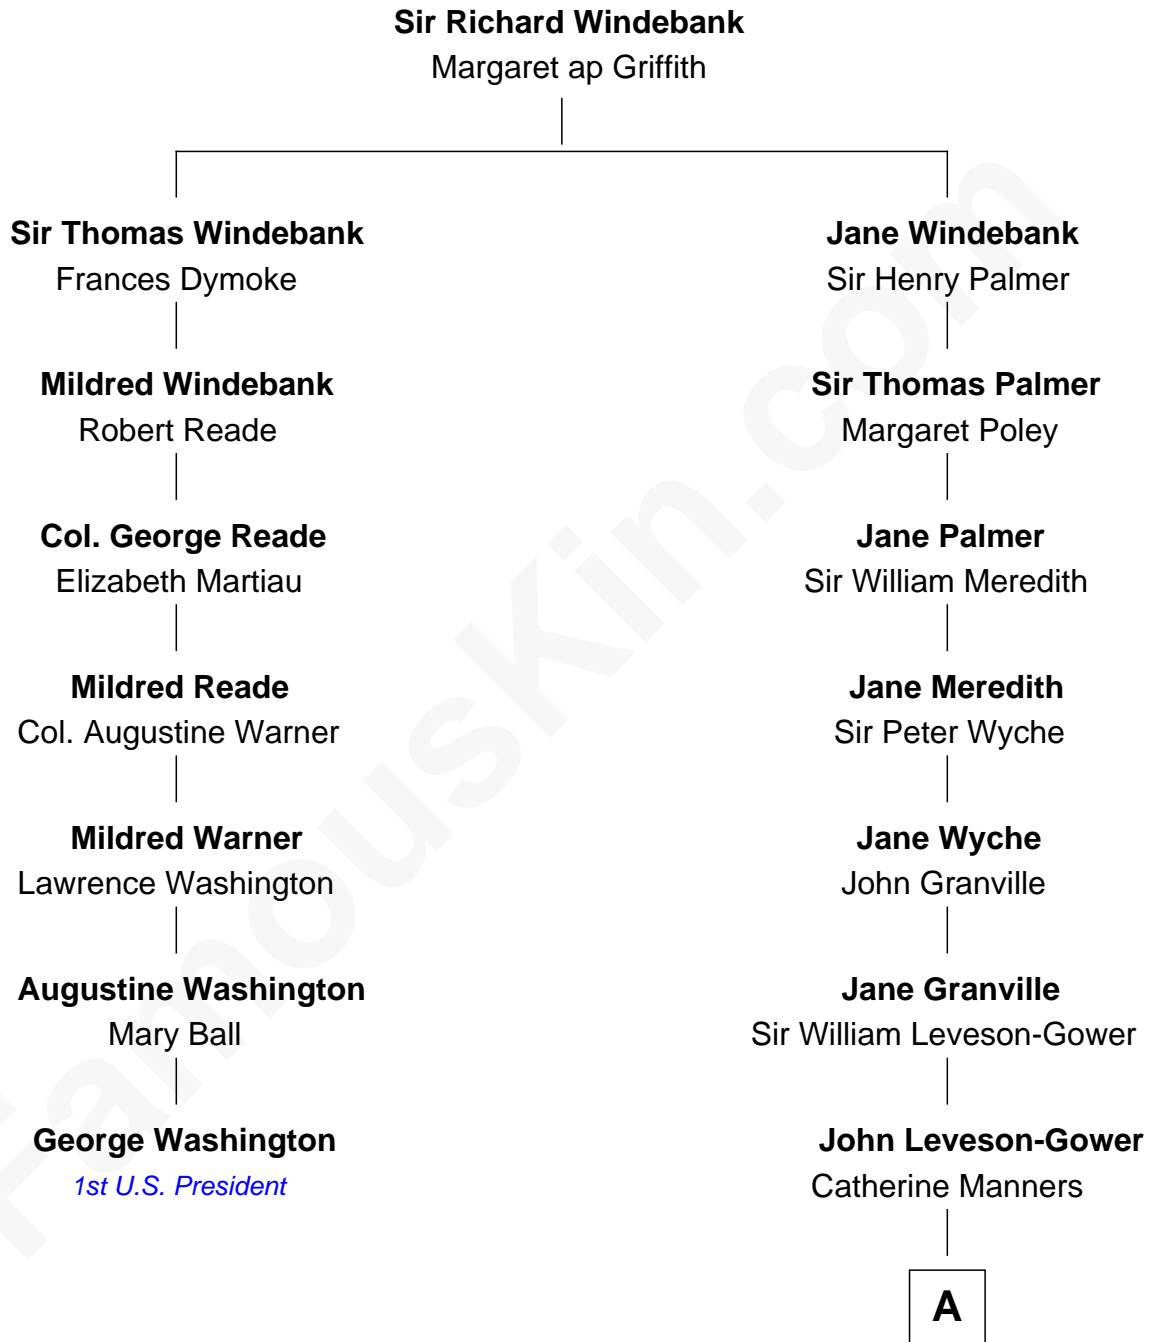

FamousKin.com
Relationship Chart of
George Washington
1st U.S. President

6th cousin 8 times removed of
Sir Winston Churchill
Prime Minister of the United Kingdom

A

John Leveson-Gower

Evelyn Pierrepont

Gertrude Leveson-Gower

John Russell

Caroline Russell

Sir George Spencer

George Spencer

Susan Stewart

Sir George Spencer-Churchill

Jane Stewart

Sir John Winston Spencer-Churchill