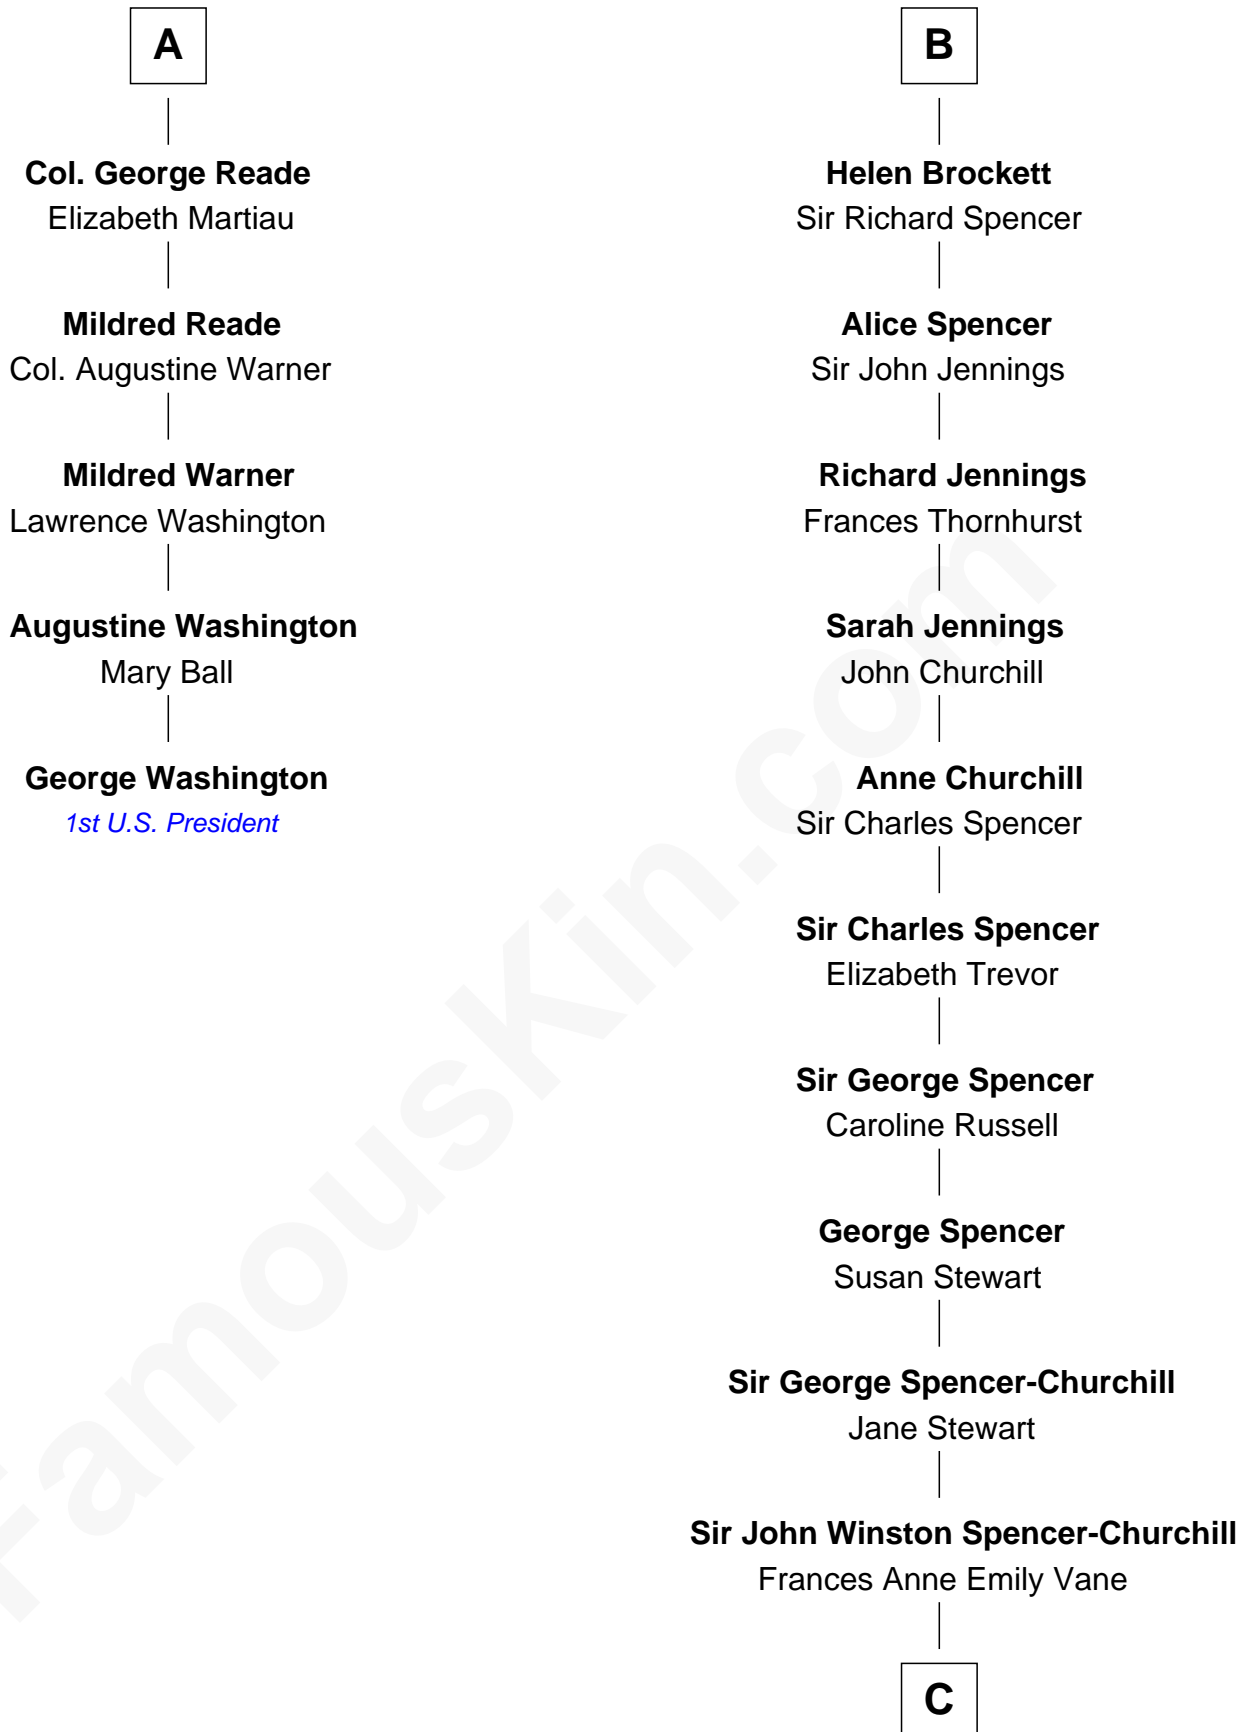

FamousKin.com
Relationship Chart of
George Washington
1st U.S. President

11th cousin 7 times removed of
Sir Winston Churchill
Prime Minister of the United Kingdom

C

Randolph Henry Spencer-Churchill

Jeanette Jerome

Sir Winston Churchill

Prime Minister of the United Kingdom

FamousKin.com