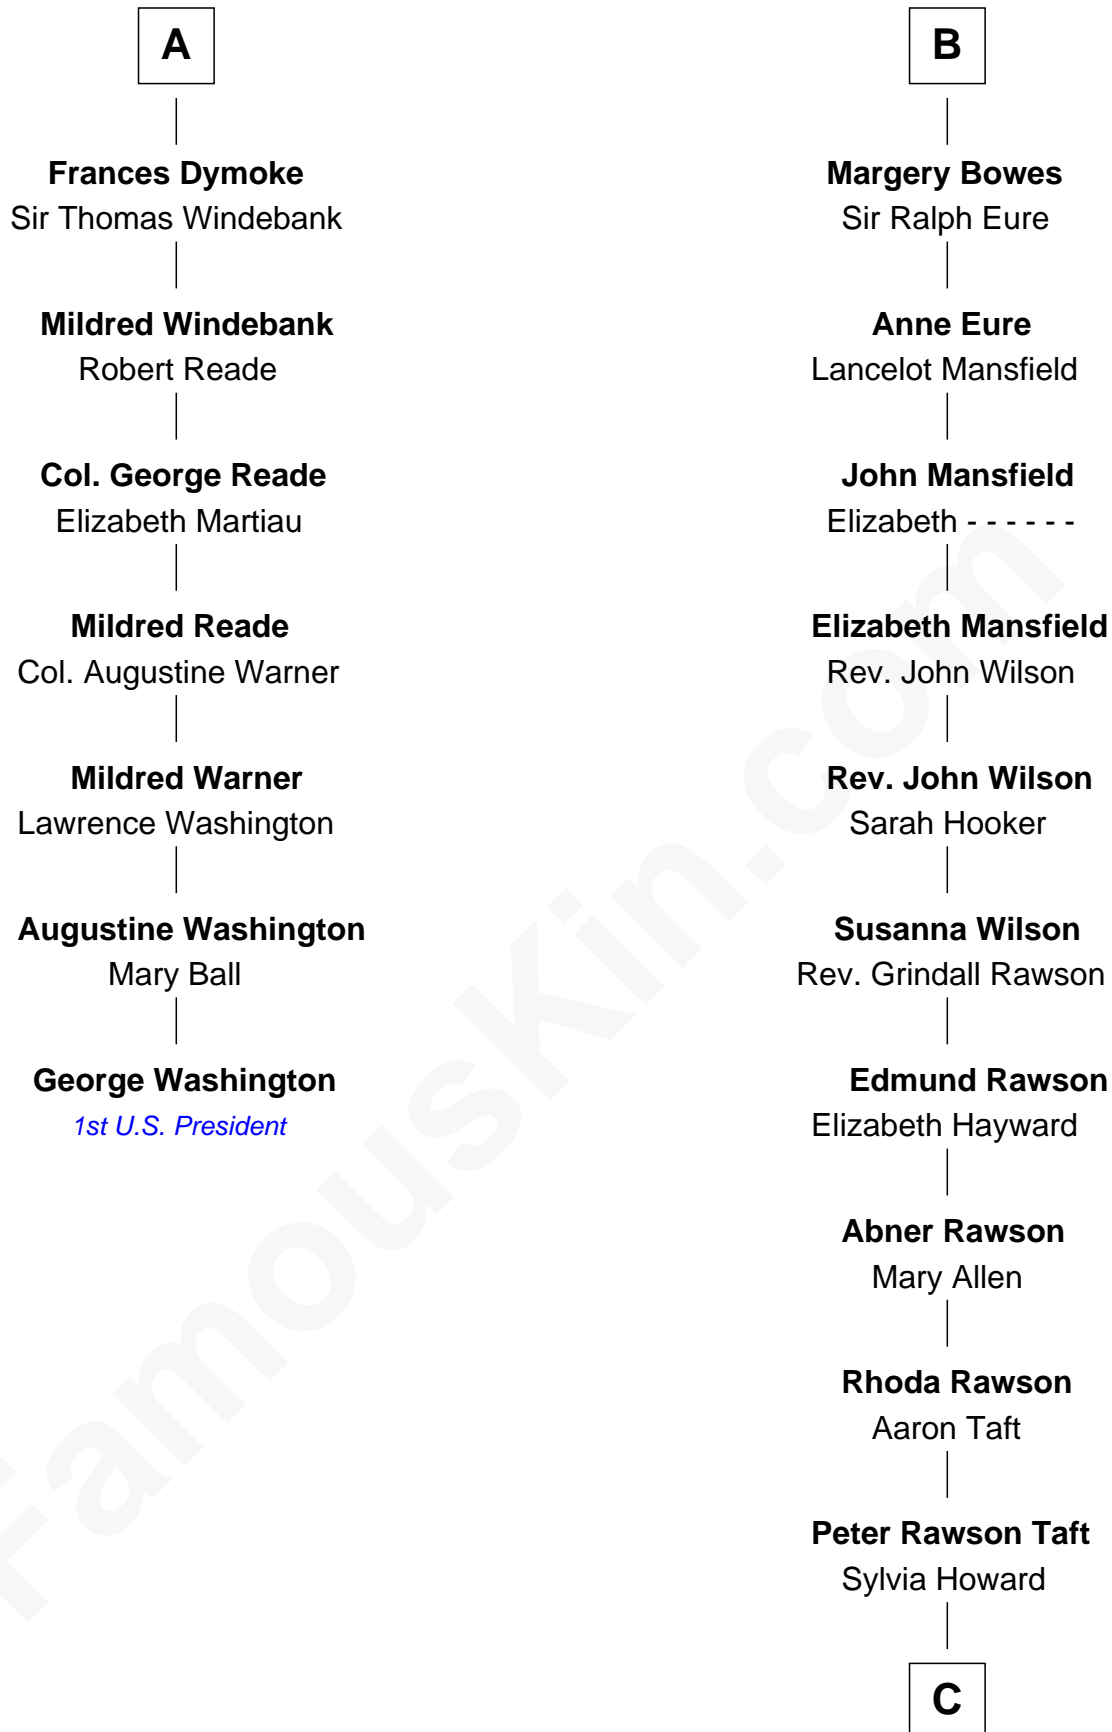

FamousKin.com
Relationship Chart of
George Washington
1st U.S. President

13th cousin 5 times removed of
William Howard Taft
27th U.S. President

C

Alphonso Taft
Louisa Maria Torrey

William Howard Taft
27th U.S. President

FamousKin.com