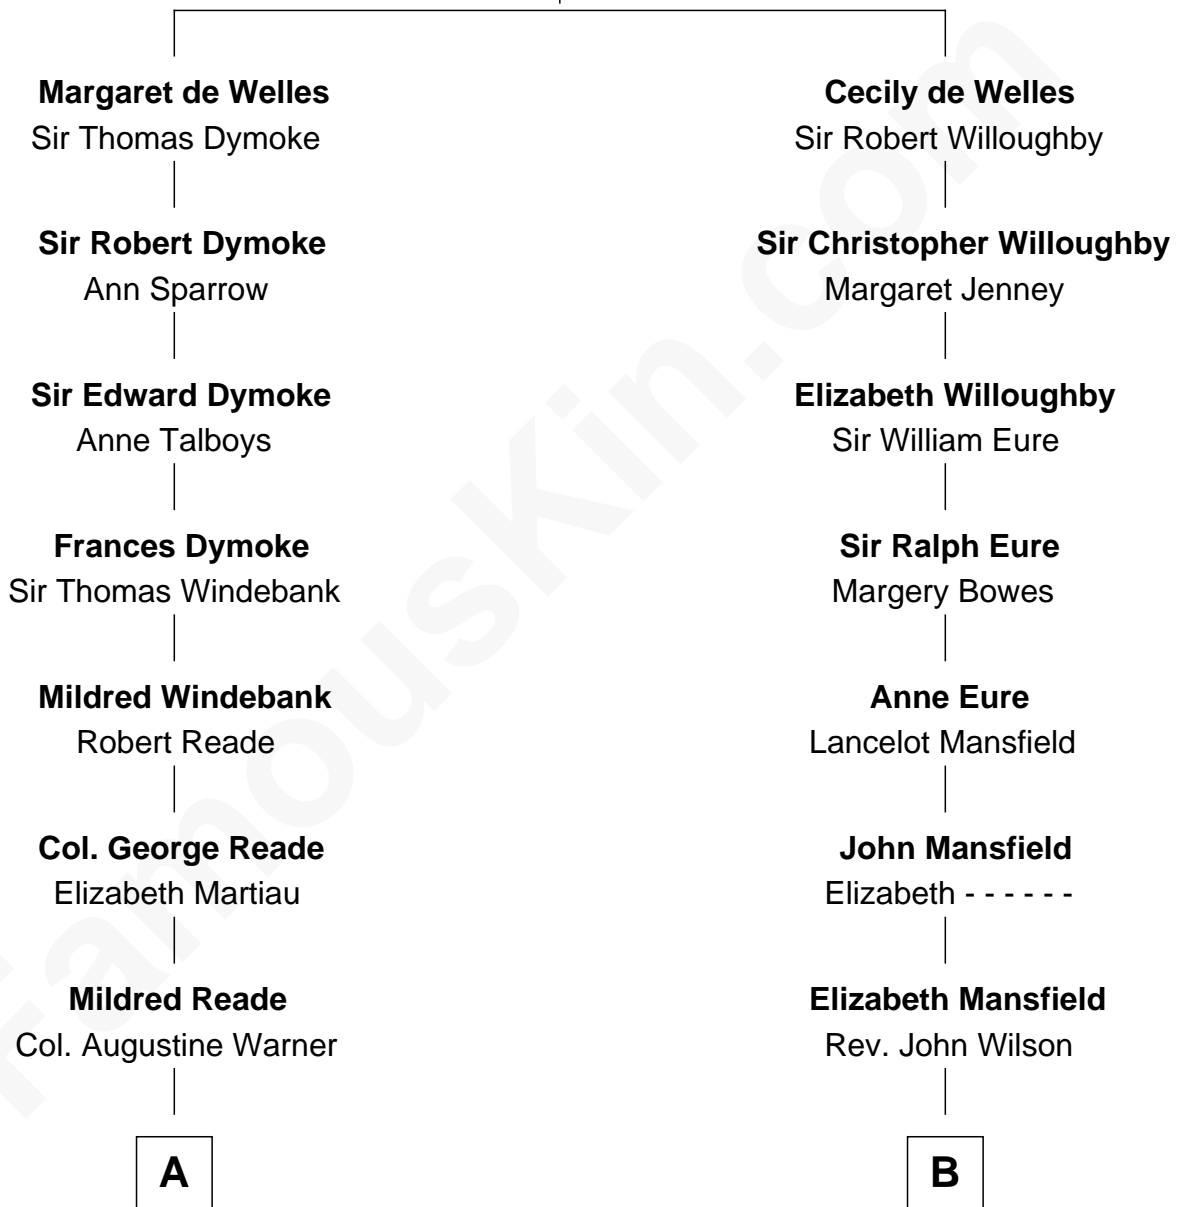

**FamousKin.com**  
**Relationship Chart of**  
**George Washington**  
*1st U.S. President*

9th cousin 5 times removed of  
**William Howard Taft**  
*27th U.S. President*

**Sir Lionel de Welles**  
 Joan de Waterton

**A**

**Mildred Warner**  
Lawrence Washington

**Augustine Washington**  
Mary Ball

**George Washington**  
*1st U.S. President*

**B**

**Rev. John Wilson**  
Sarah Hooker

**Susanna Wilson**  
Rev. Grindall Rawson

**Edmund Rawson**  
Elizabeth Hayward

**Abner Rawson**  
Mary Allen

**Rhoda Rawson**  
Aaron Taft

**Peter Rawson Taft**  
Sylvia Howard

**Alphonso Taft**  
Louisa Maria Torrey

**William Howard Taft**  
*27th U.S. President*