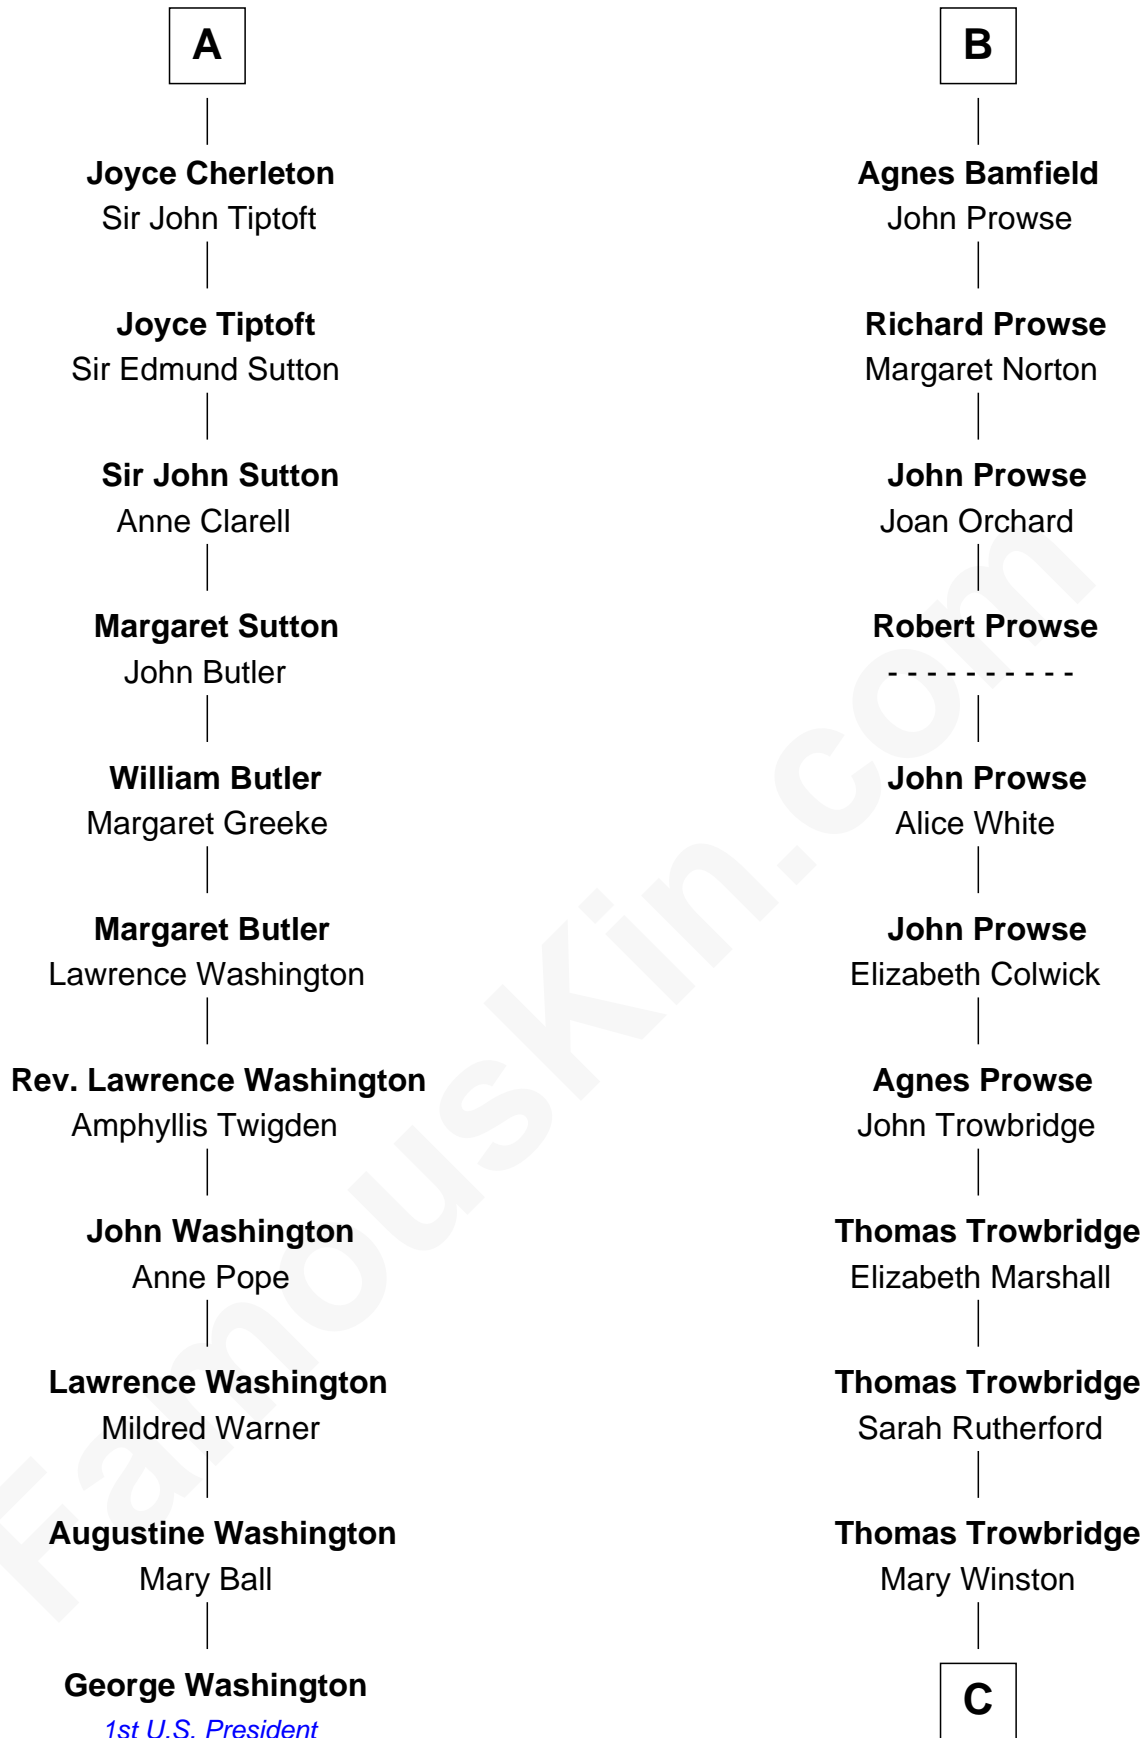

FamousKin.com
Relationship Chart of
George Washington
1st U.S. President

17th cousin 4 times removed of
Rutherford B. Hayes
19th U.S. President

Sir Geoffrey FitzPiers
 Aveline de Clare

C

|
Sarah Trowbridge

John Russell

|
Rebecca Russell

Ezekiel Hayes

|
Rutherford Hayes

Chloe Smith

|
Rutherford Hayes

Sophia Birchard

|
Rutherford B. Hayes

19th U.S. President