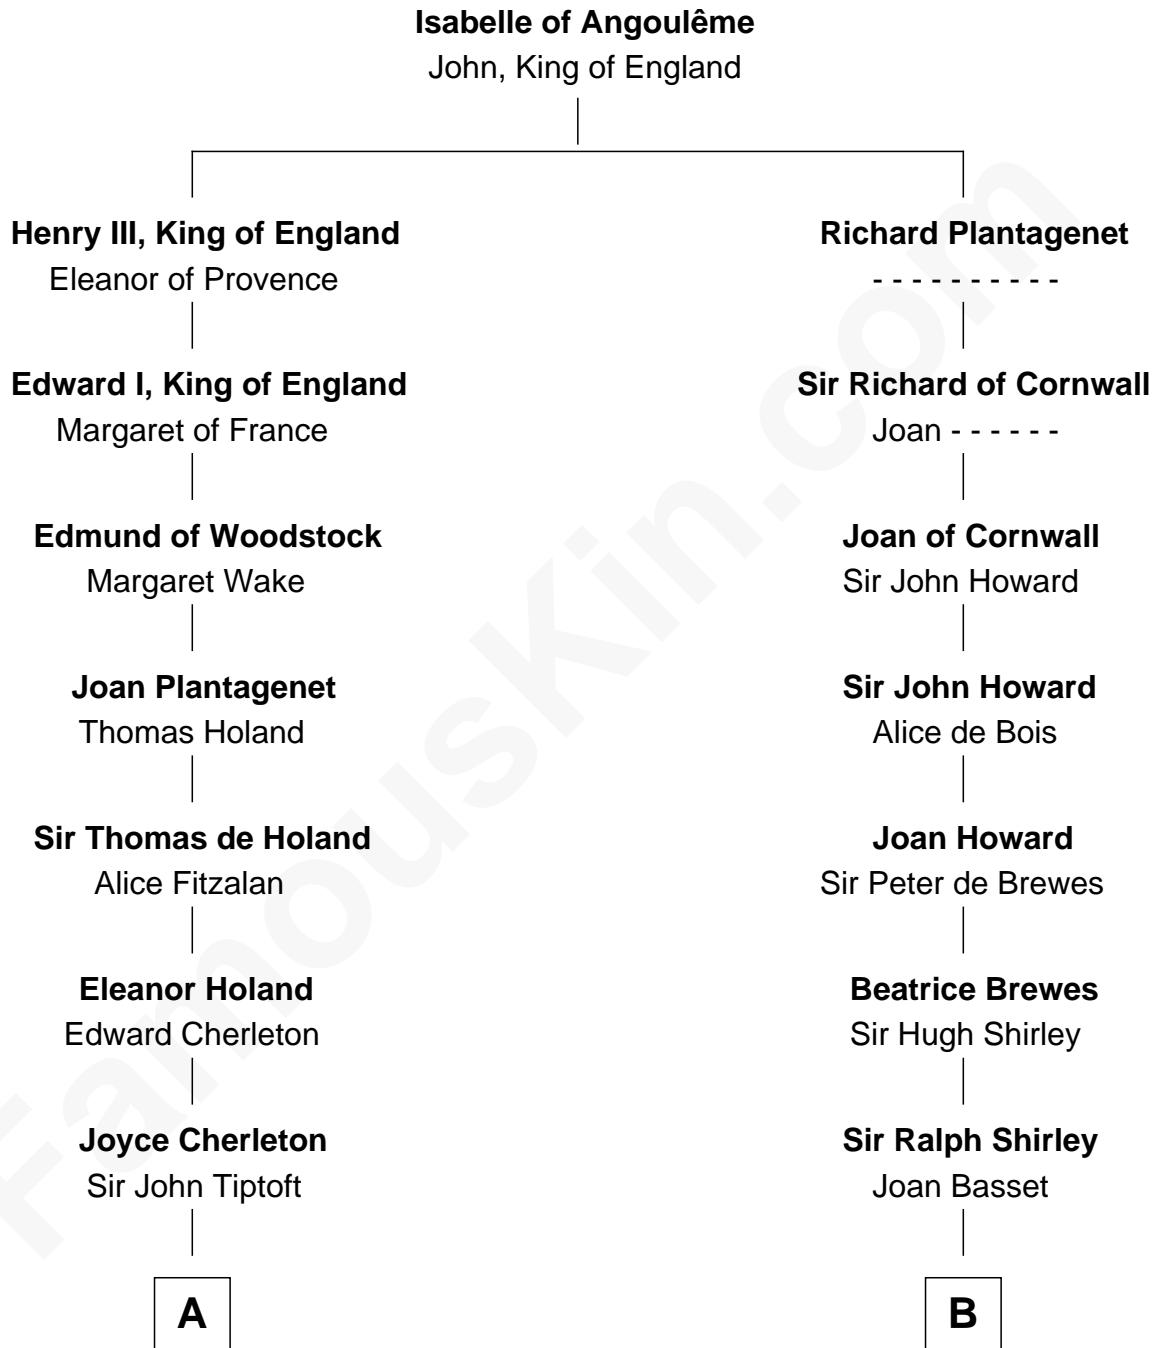

FamousKin.com
Relationship Chart of
George Washington
1st U.S. President

16th cousin 5 times removed of
Rutherford B. Hayes
19th U.S. President

C

Abigail Hale

Isaac Chandler

Abigail Chandler

Israel Smith

Chloe Smith

Rutherford Hayes

Rutherford Hayes

Sophia Birchard

Rutherford B. Hayes

19th U.S. President

FamousKin.com