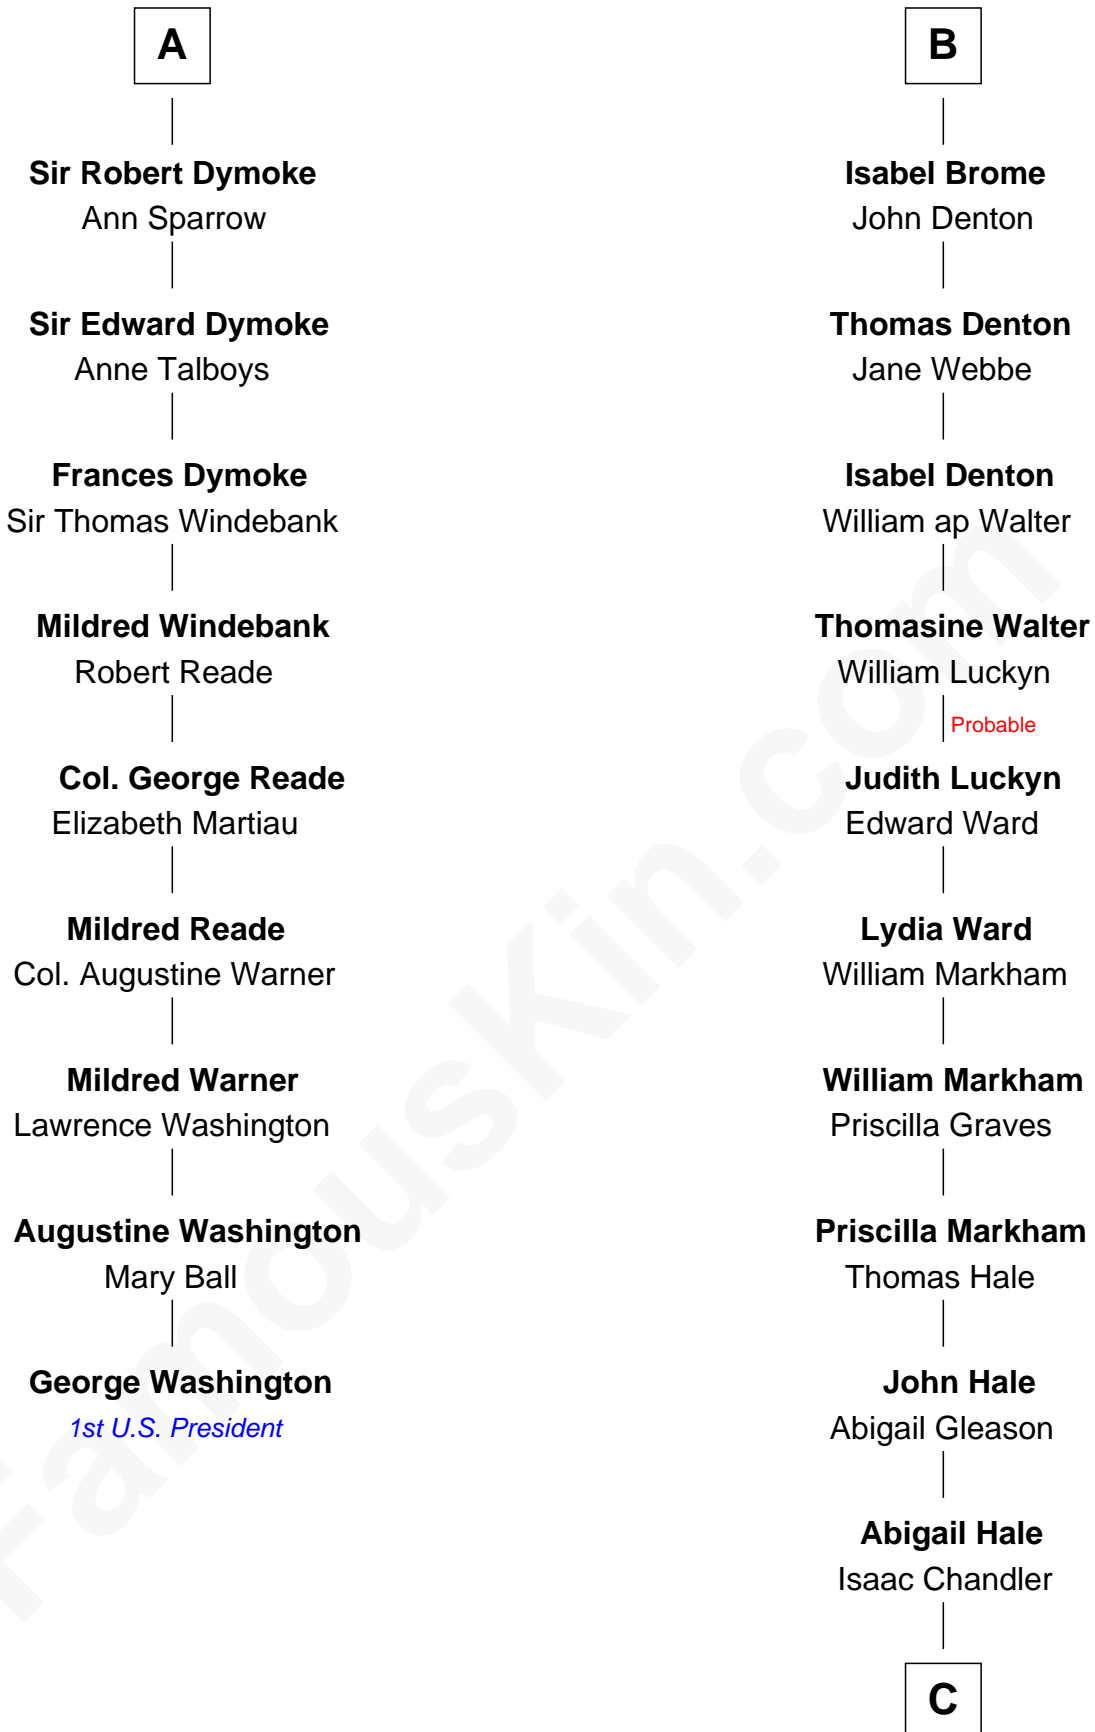

FamousKin.com
Relationship Chart of
George Washington
1st U.S. President

15th cousin 5 times removed of
Rutherford B. Hayes
19th U.S. President

C

Abigail Chandler

Israel Smith

Chloe Smith

Rutherford Hayes

Rutherford Hayes

Sophia Birchard

Rutherford B. Hayes

19th U.S. President

FamousKin.com