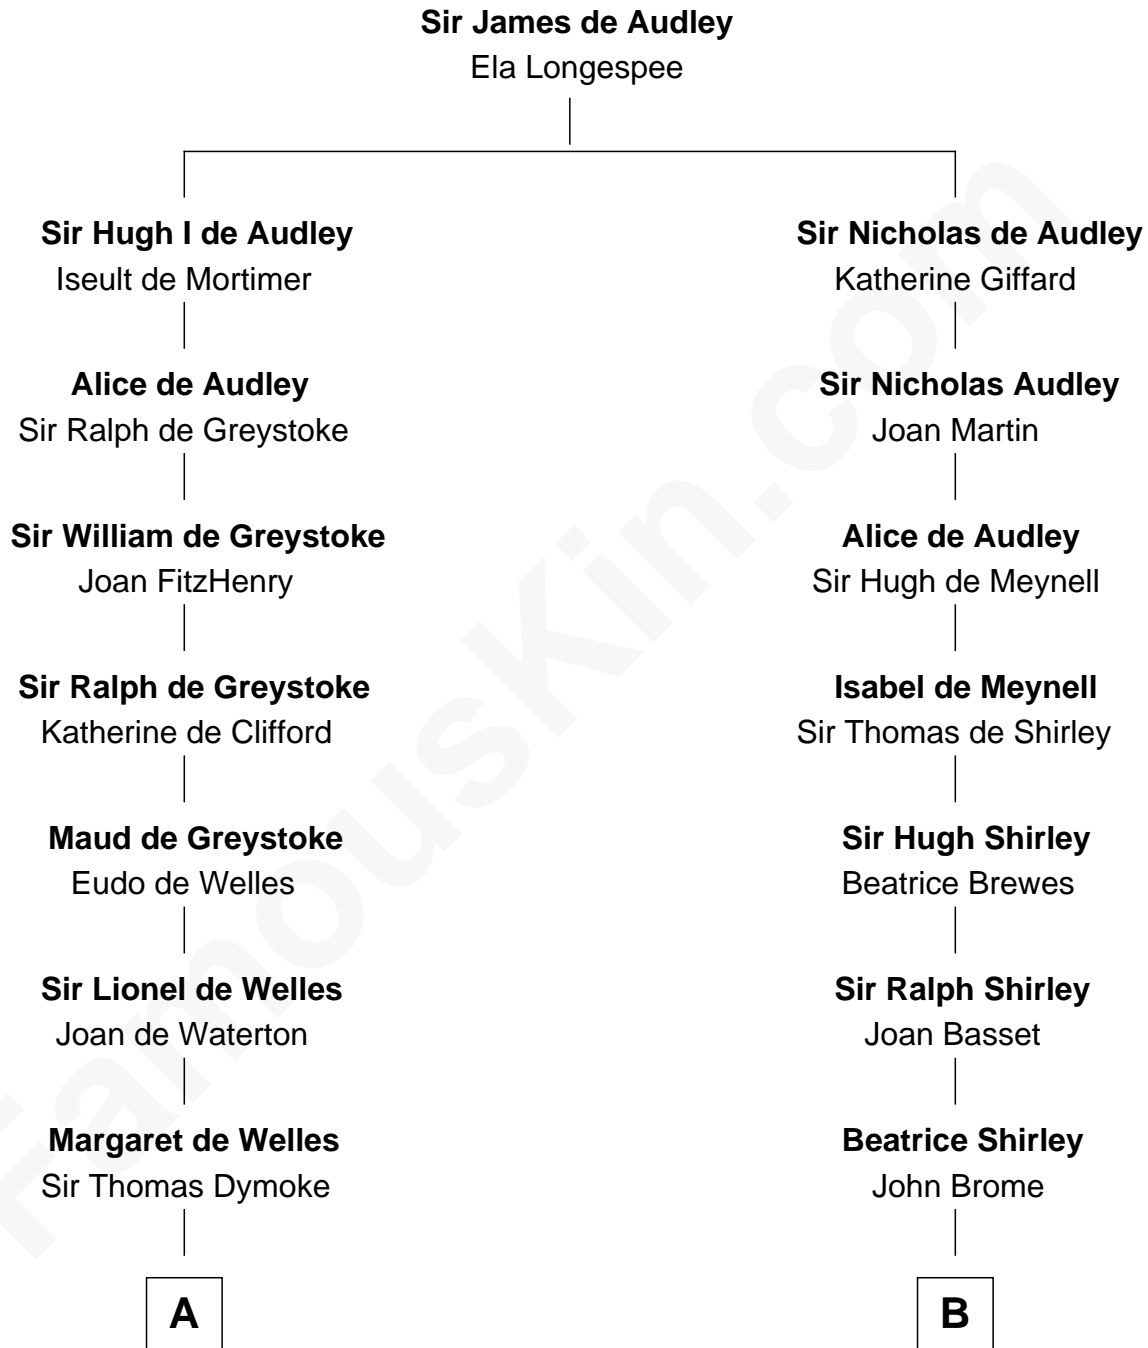

FamousKin.com
Relationship Chart of
George Washington
1st U.S. President

15th cousin 5 times removed of
Rutherford B. Hayes
19th U.S. President

C

Abigail Chandler

Israel Smith

Chloe Smith

Rutherford Hayes

Rutherford Hayes

Sophia Birchard

Rutherford B. Hayes

19th U.S. President

FamousKin.com