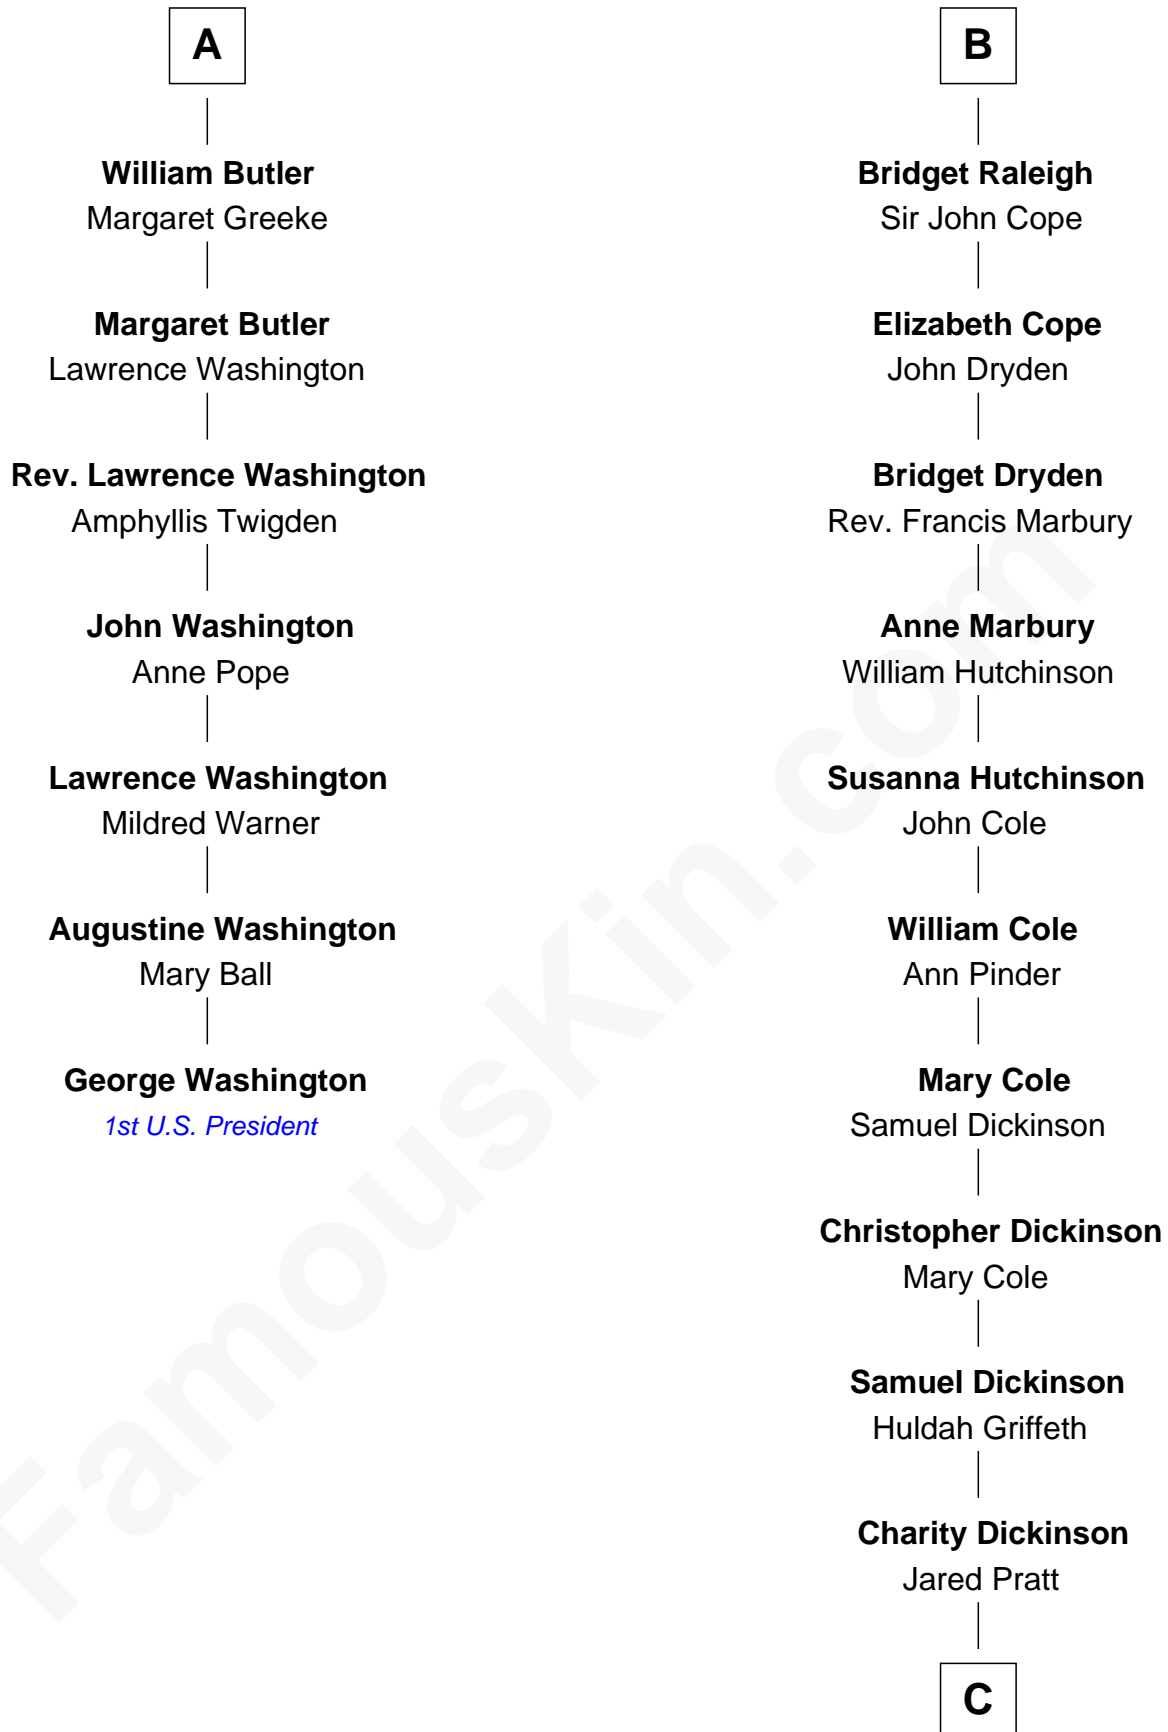

**FamousKin.com**  
**Relationship Chart of**  
**George Washington**  
*1st U.S. President*

**13th cousin 8 times removed of**  
**Mitt Romney**  
*70th Governor of Massachusetts*

**C**

Parley Parker Pratt

Mary Woods

Helaman Pratt

Anna Johanna Dorothy Wilcken

Anna Amelia Pratt

Gaskell Samuel Romney

George Wilcken Romney

Lenore Emily LaFount

**Mitt Romney**

*70th Governor of Massachusetts*