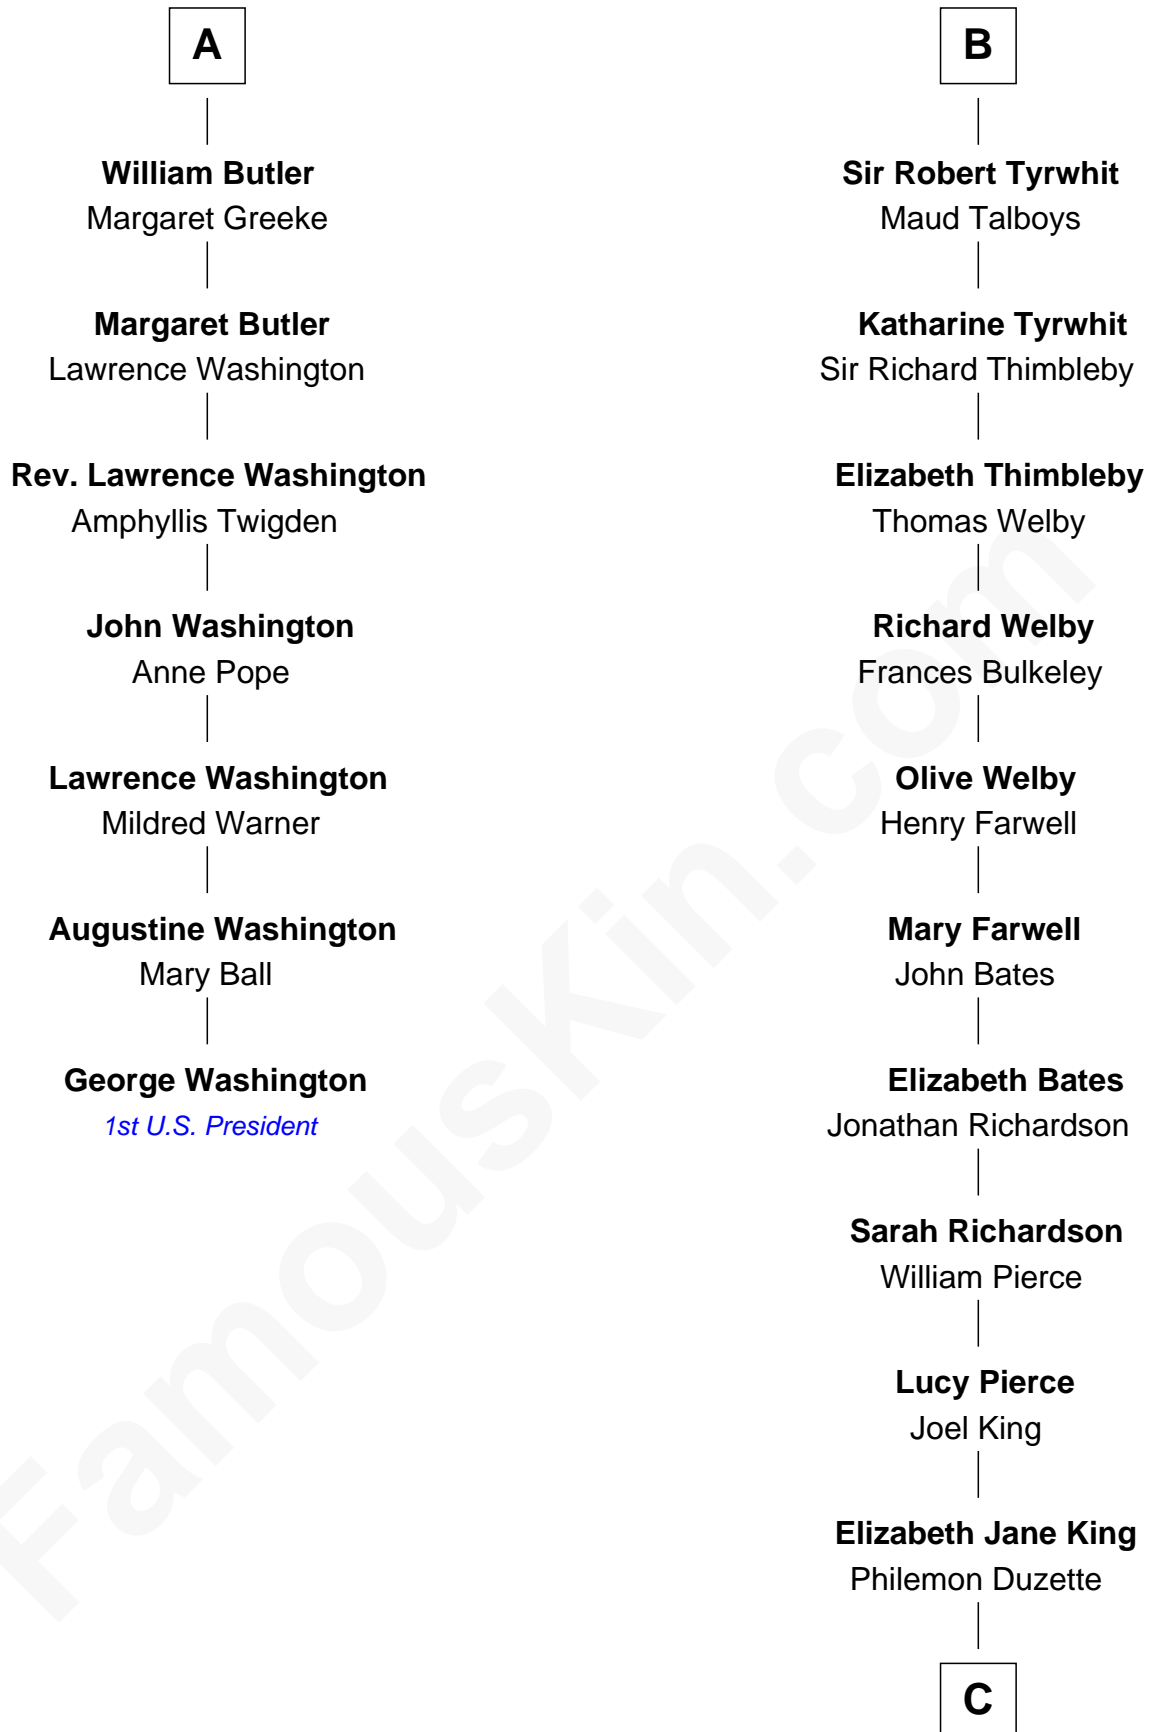

FamousKin.com
Relationship Chart of
George Washington
1st U.S. President

13th cousin 8 times removed of
Mitt Romney
70th Governor of Massachusetts

Eudo la Zouche
 Milicent de Cantilupe

Eve la Zouche
 Sir Maurice de Berkeley

Thomas de Berkeley
 Katherine de Clyvedon

Sir John Berkeley
 Elizabeth Betteshorne

Elizabeth Berkeley
 Sir John Sutton

Sir Edmund Sutton
 Joyce Tiptoft

Sir John Sutton
 Anne Clarell

Margaret Sutton
 John Butler

A

Sir William la Zouche
 Maud Lovel

Milicent la Zouche
 Sir William Deincourt

Margaret Deincourt
 Sir Robert de Tibetot

Elizabeth de Tibetot
 Sir Philip le Despencer

Margery Despencer
 Sir Roger Wentworth

Agnes Wentworth
 Sir Robert Constable

Anne Constable
 William Tyrwhit

B

C

Clarissa Minerva Duzette

Lewis Robison

Charles Edward Robison

Rosetta Mary Berry

Alma Luella Robison