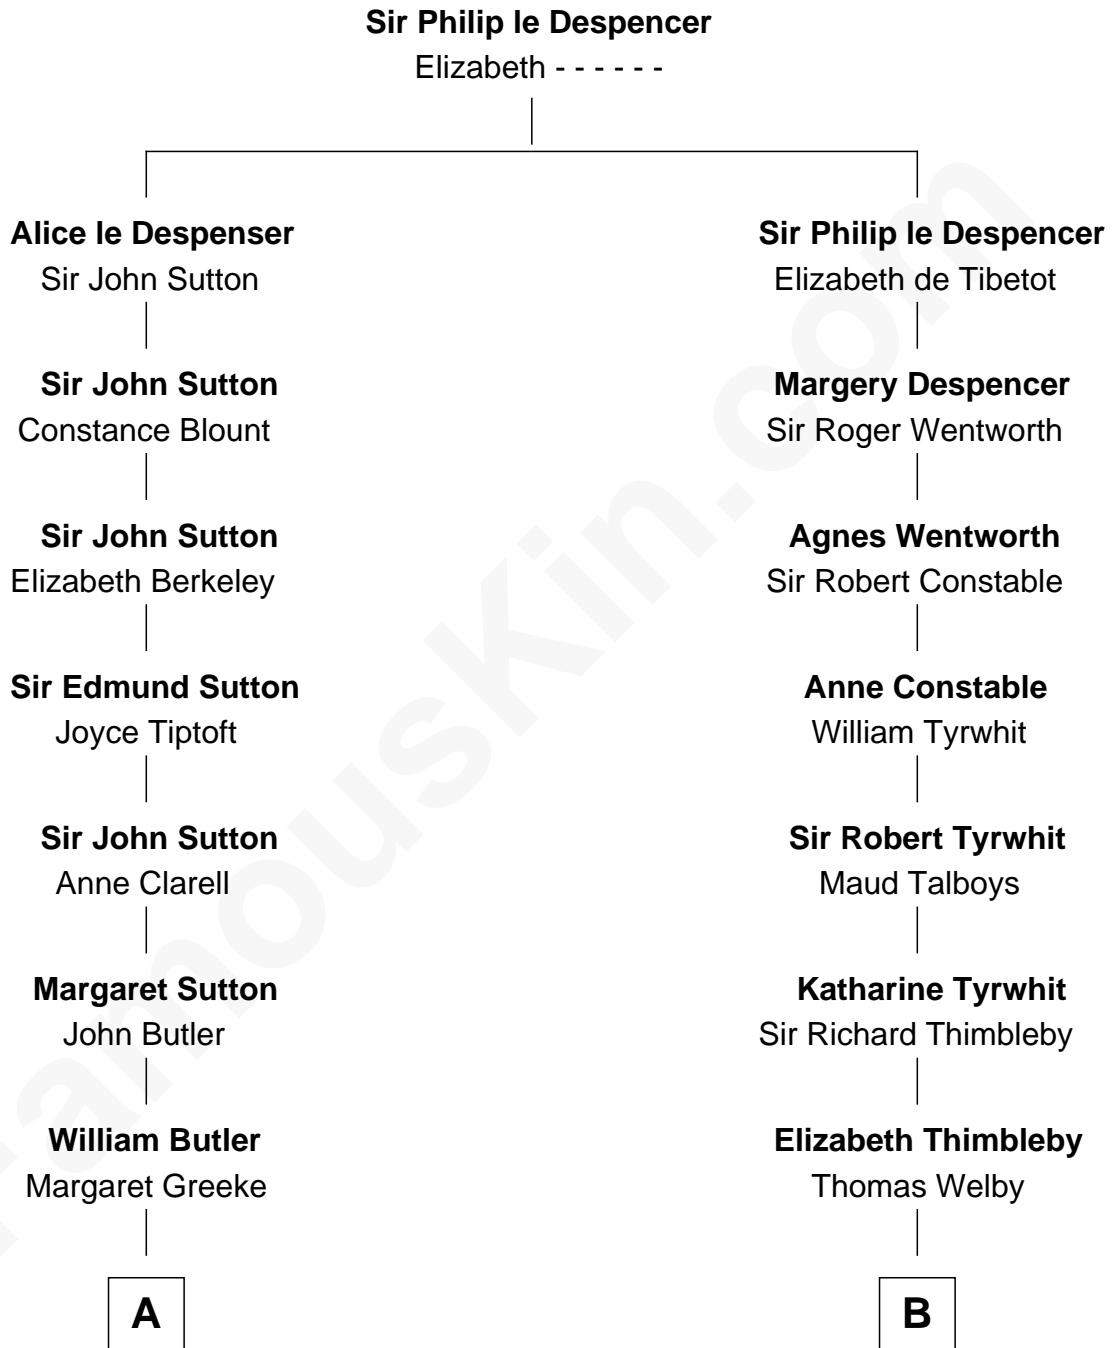

**FamousKin.com**  
**Relationship Chart of**  
**George Washington**  
*1st U.S. President*

**12th cousin 6 times removed of**  
**Mitt Romney**  
*70th Governor of Massachusetts*

C

Lenore Emily LaFount  
George Wilcken Romney

Mitt Romney  
*70th Governor of Massachusetts*

FamousKin.com