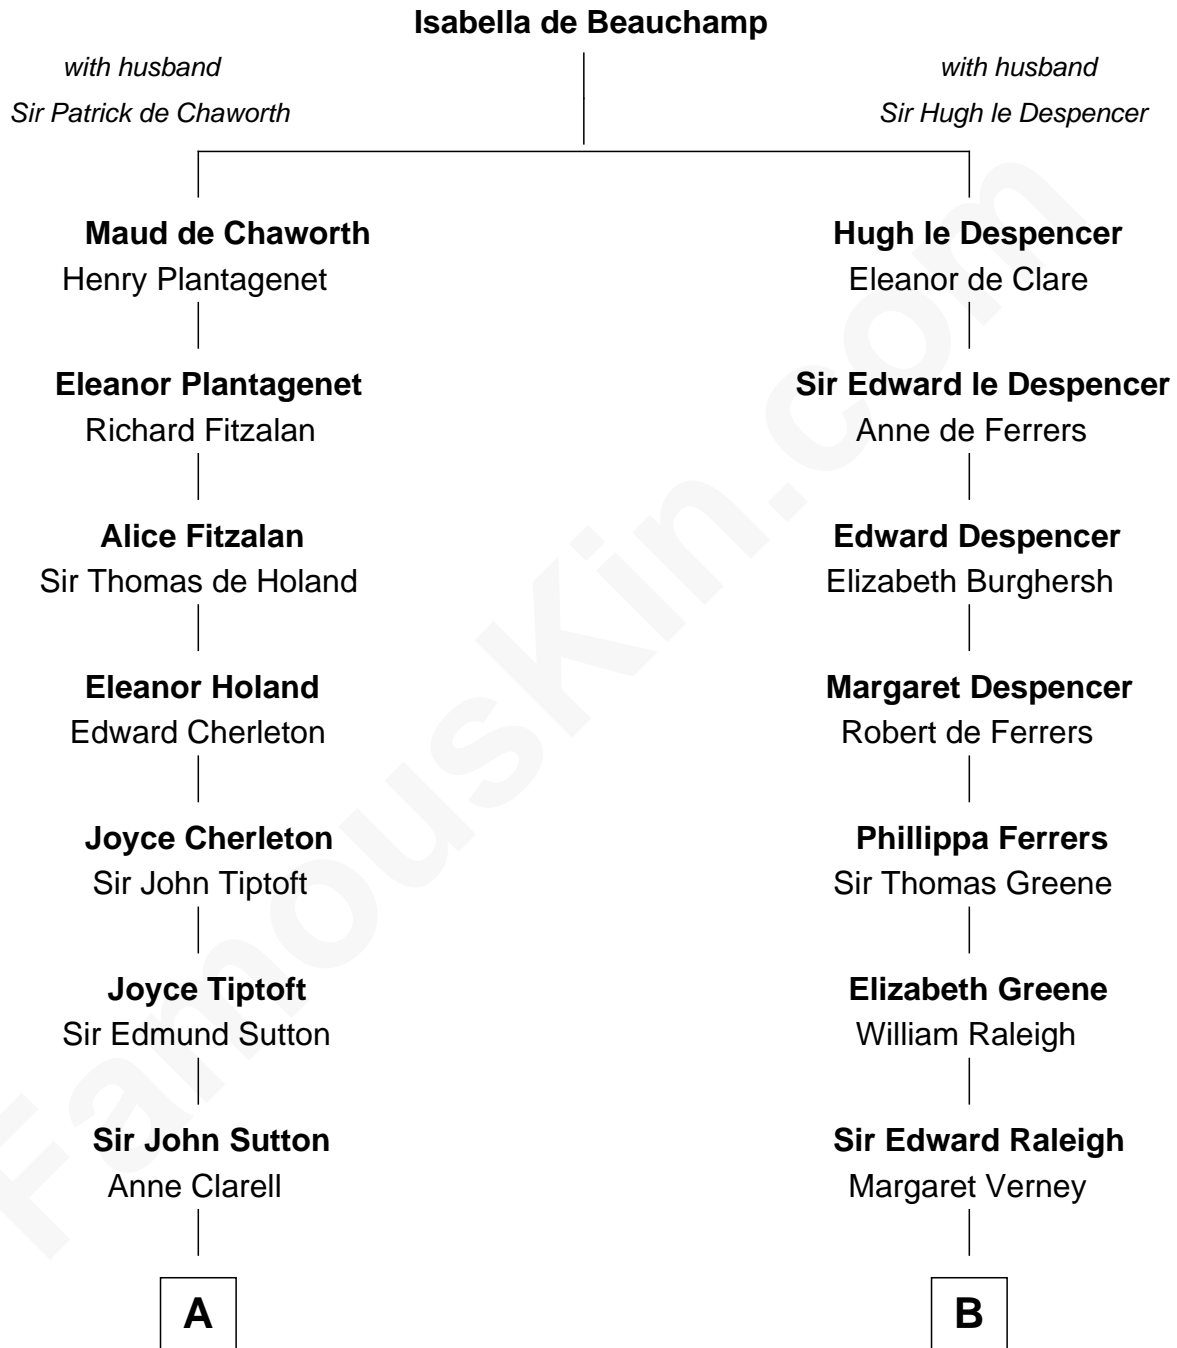

FamousKin.com
Relationship Chart of
George Washington
1st U.S. President

14th cousin 7 times removed of
George Romney
43rd Governor of Michigan

C

Charity Dickinson

Jared Pratt

Parley Parker Pratt

Mary Woods

Helaman Pratt

Anna Johanna Dorothy Wilcken

Anna Amelia Pratt

Gaskell Samuel Romney

George Romney

43rd Governor of Michigan