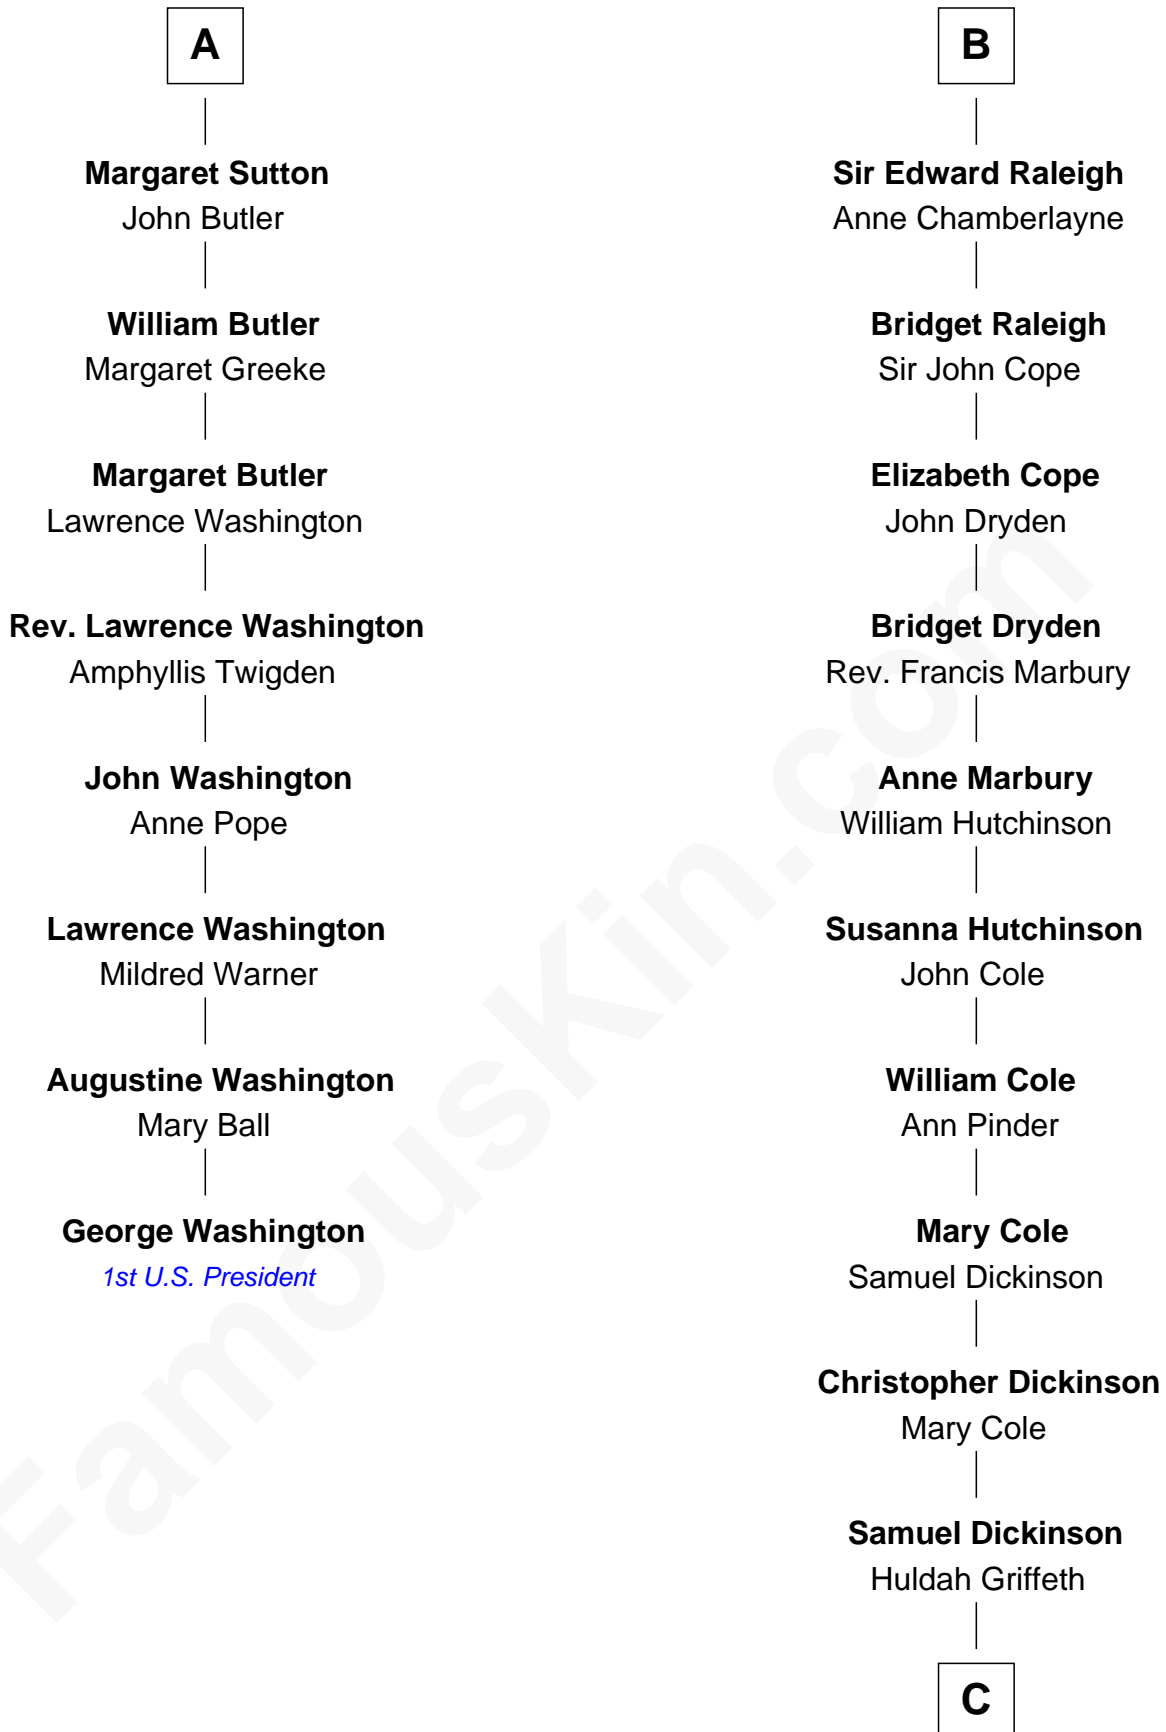

FamousKin.com
Relationship Chart of
George Washington
1st U.S. President

14th cousin 7 times removed of
George Romney
43rd Governor of Michigan

C

Charity Dickinson

Jared Pratt

Parley Parker Pratt

Mary Woods

Helaman Pratt

Anna Johanna Dorothy Wilcken

Anna Amelia Pratt

Gaskell Samuel Romney

George Romney

43rd Governor of Michigan