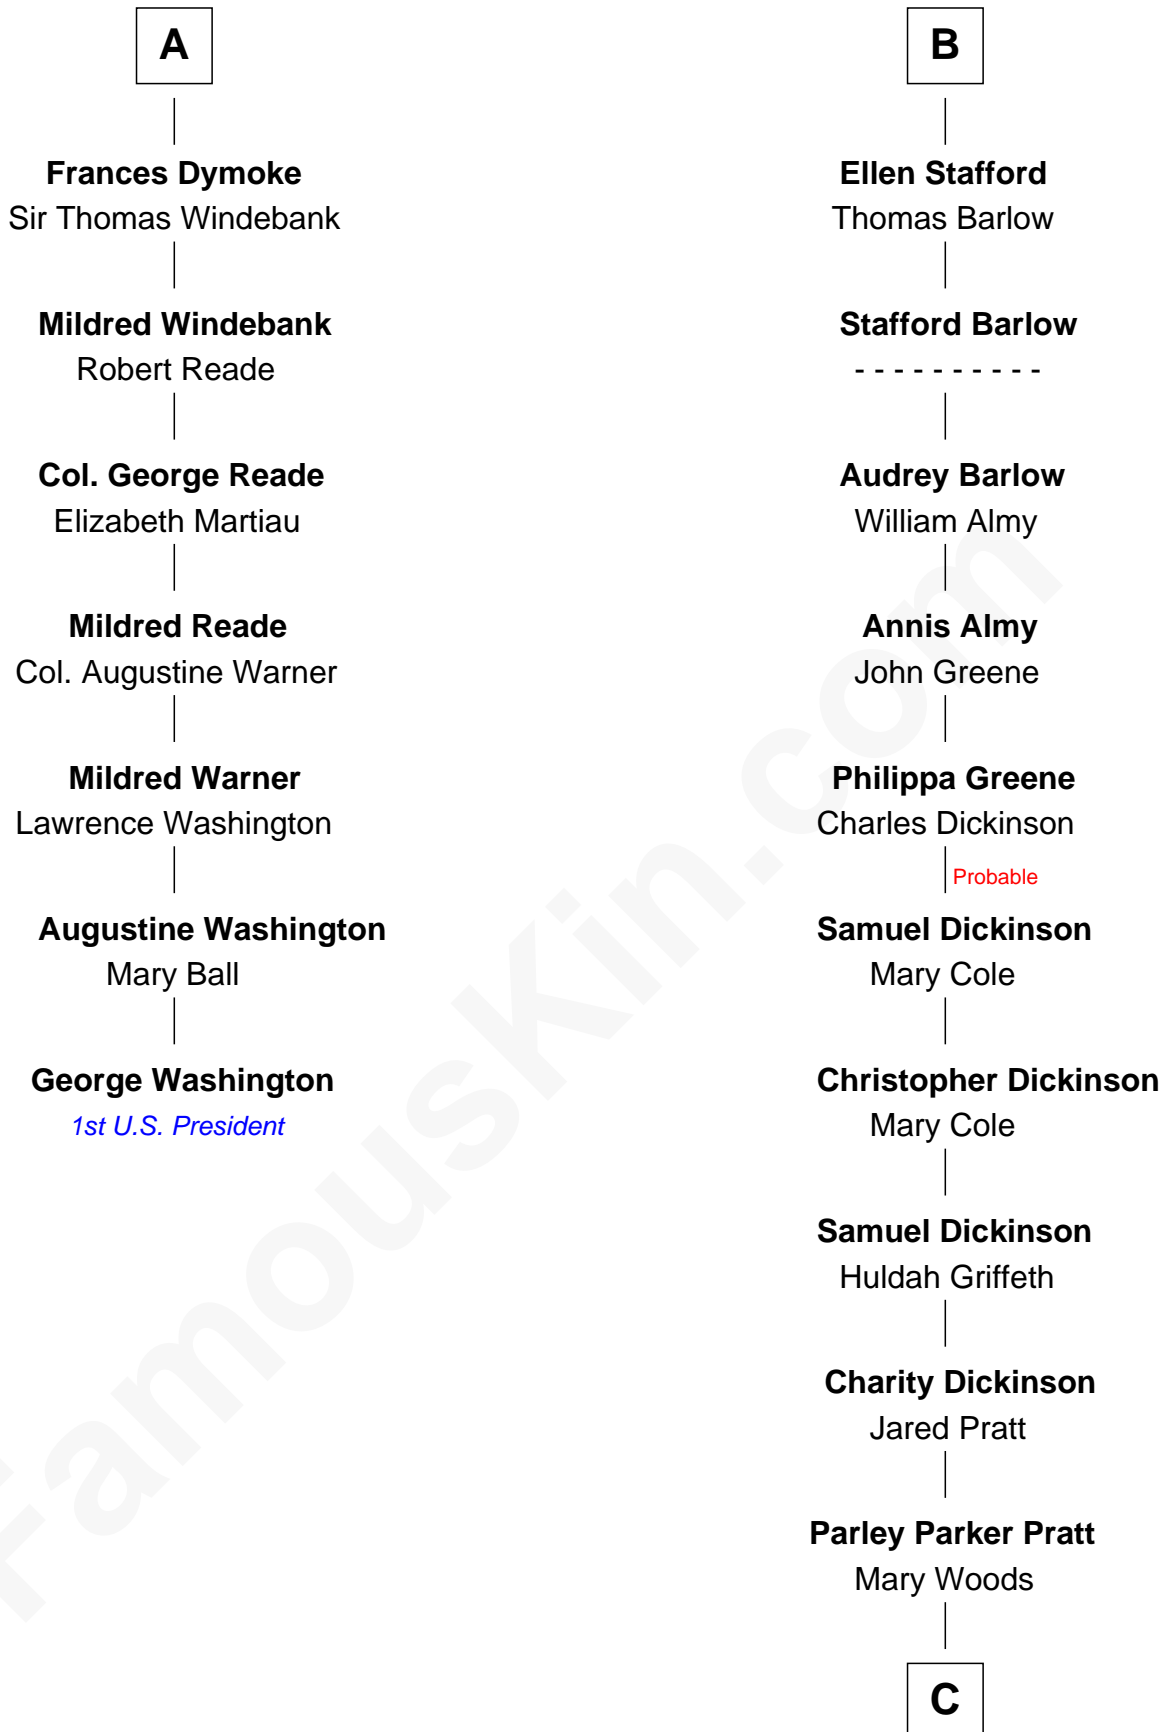

**FamousKin.com**  
**Relationship Chart of**  
**George Washington**  
*1st U.S. President*

**13th cousin 6 times removed of**  
**George Romney**  
*43rd Governor of Michigan*

**C**

**Helaman Pratt**

Anna Johanna Dorothy Wilcken

**Anna Amelia Pratt**

Gaskell Samuel Romney

**George Romney**

*43rd Governor of Michigan*

FamousKin.com