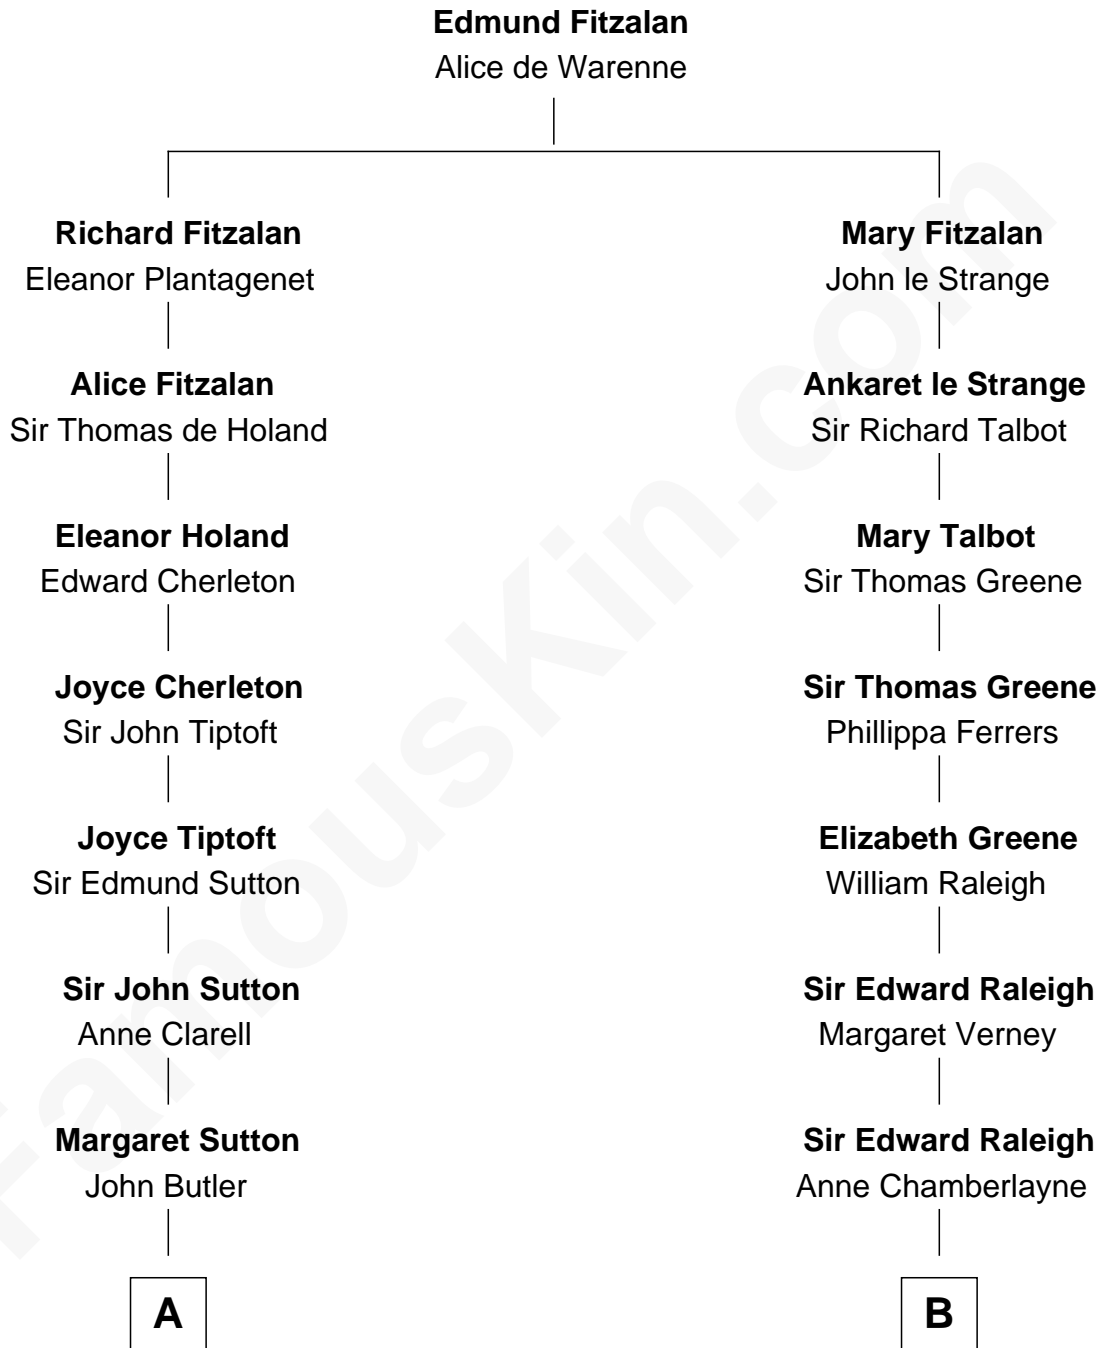

FamousKin.com
Relationship Chart of
George Washington
1st U.S. President

13th cousin 7 times removed of
George Romney
43rd Governor of Michigan

C

Parley Parker Pratt

Mary Woods

Helaman Pratt

Anna Johanna Dorothy Wilcken

Anna Amelia Pratt

Gaskell Samuel Romney

George Romney

43rd Governor of Michigan

FamousKin.com