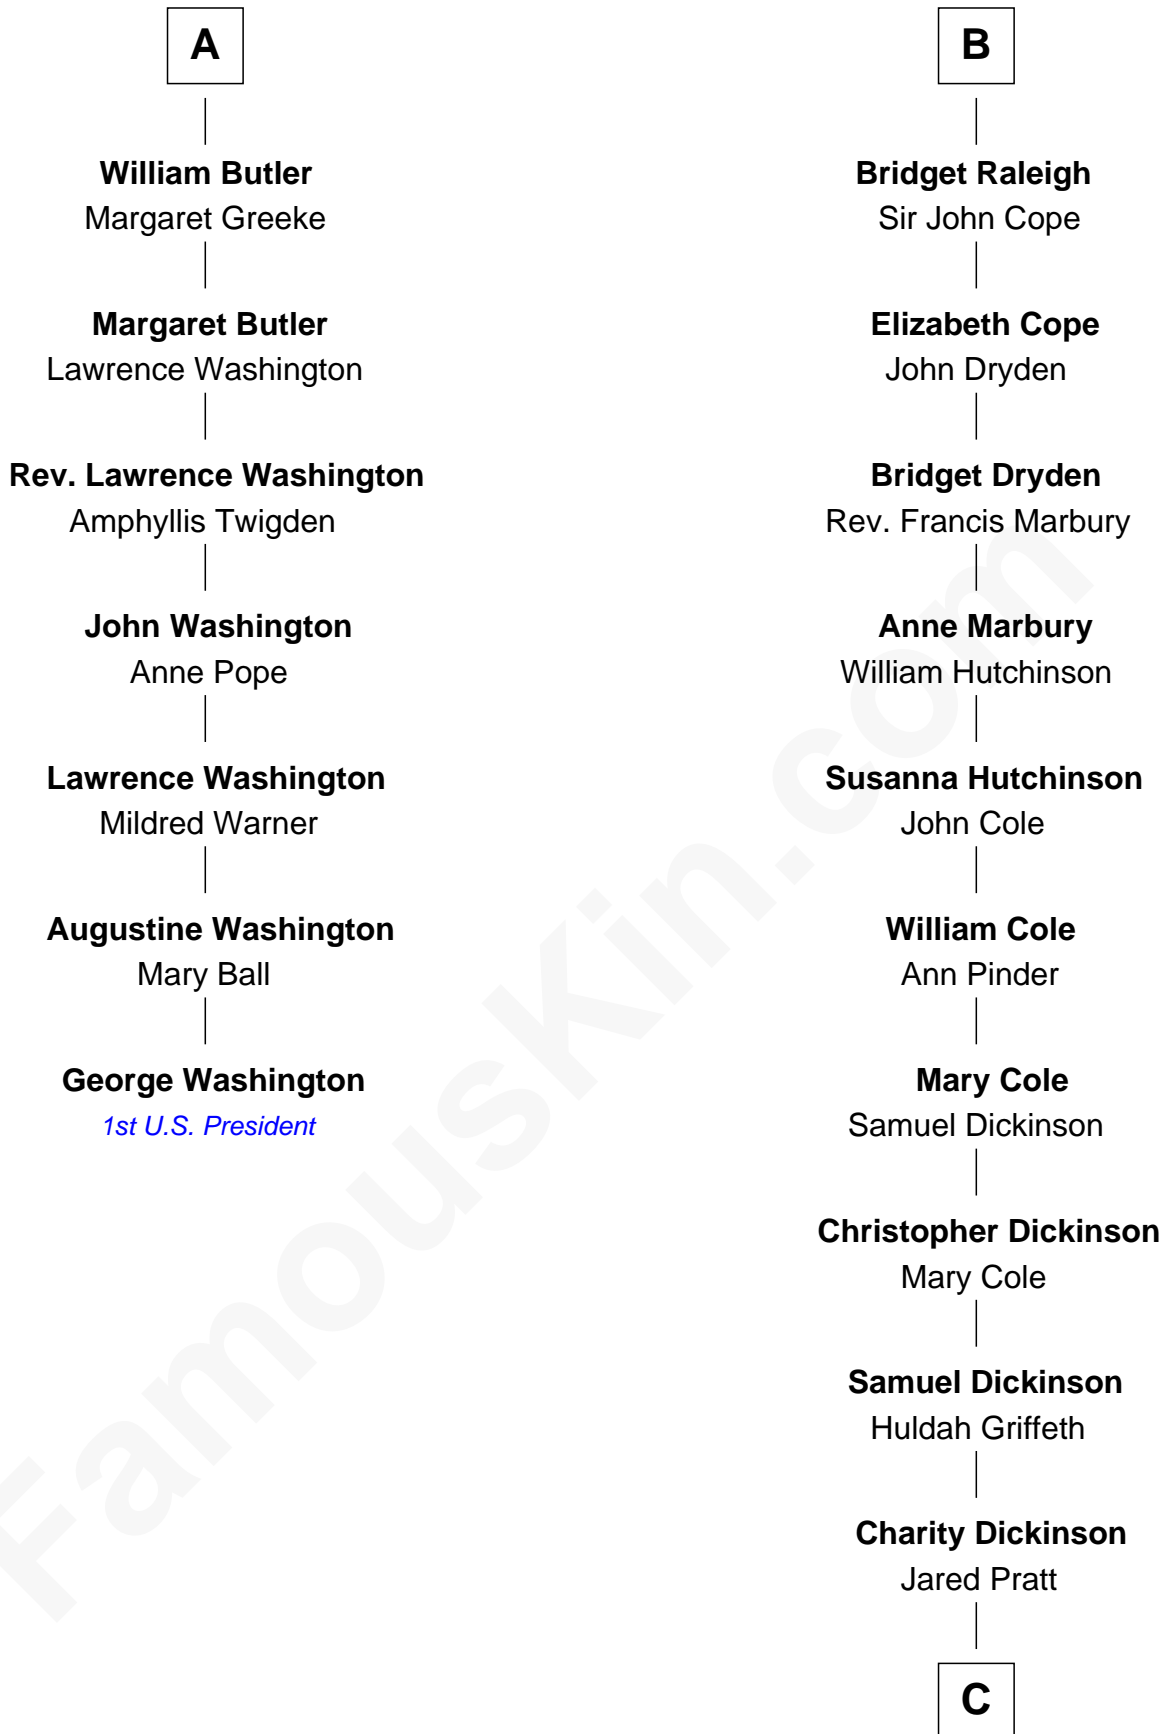

FamousKin.com
Relationship Chart of
George Washington
1st U.S. President

13th cousin 7 times removed of
George Romney
43rd Governor of Michigan

C

Parley Parker Pratt

Mary Woods

Helaman Pratt

Anna Johanna Dorothy Wilcken

Anna Amelia Pratt

Gaskell Samuel Romney

George Romney

43rd Governor of Michigan

FamousKin.com