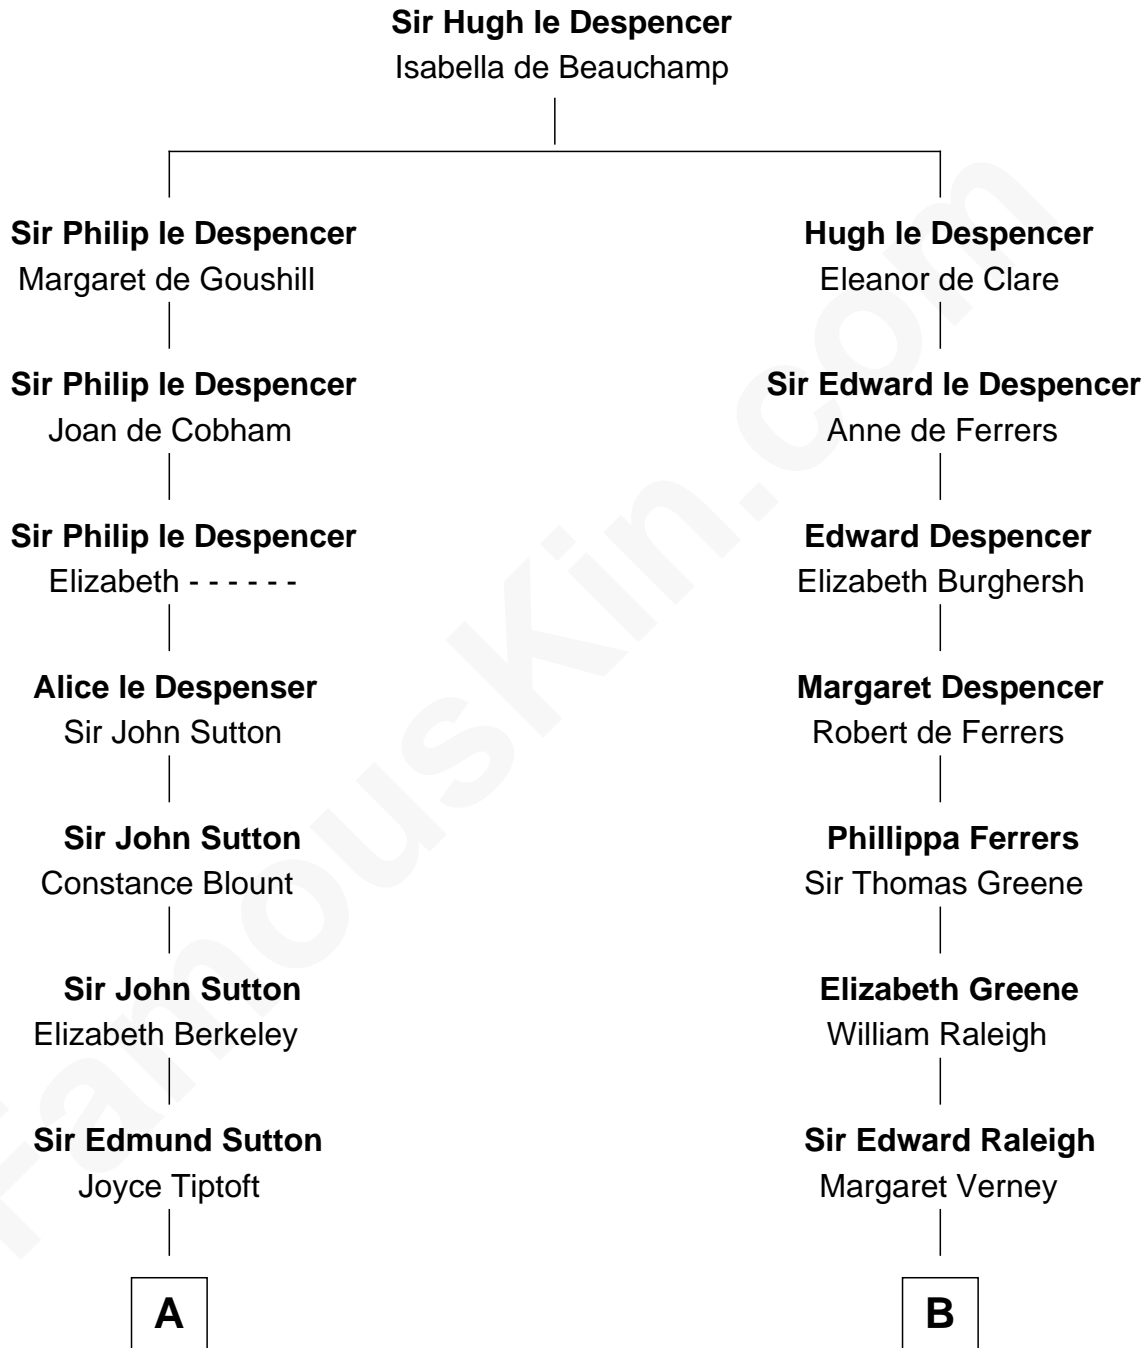

**FamousKin.com**  
**Relationship Chart of**  
**George Washington**  
*1st U.S. President*

15th cousin 6 times removed of  
**George Romney**  
*43rd Governor of Michigan*

C

Charity Dickinson

Jared Pratt

Parley Parker Pratt

Mary Woods

Helaman Pratt

Anna Johanna Dorothy Wilcken

Anna Amelia Pratt

Gaskell Samuel Romney

**George Romney**

*43rd Governor of Michigan*