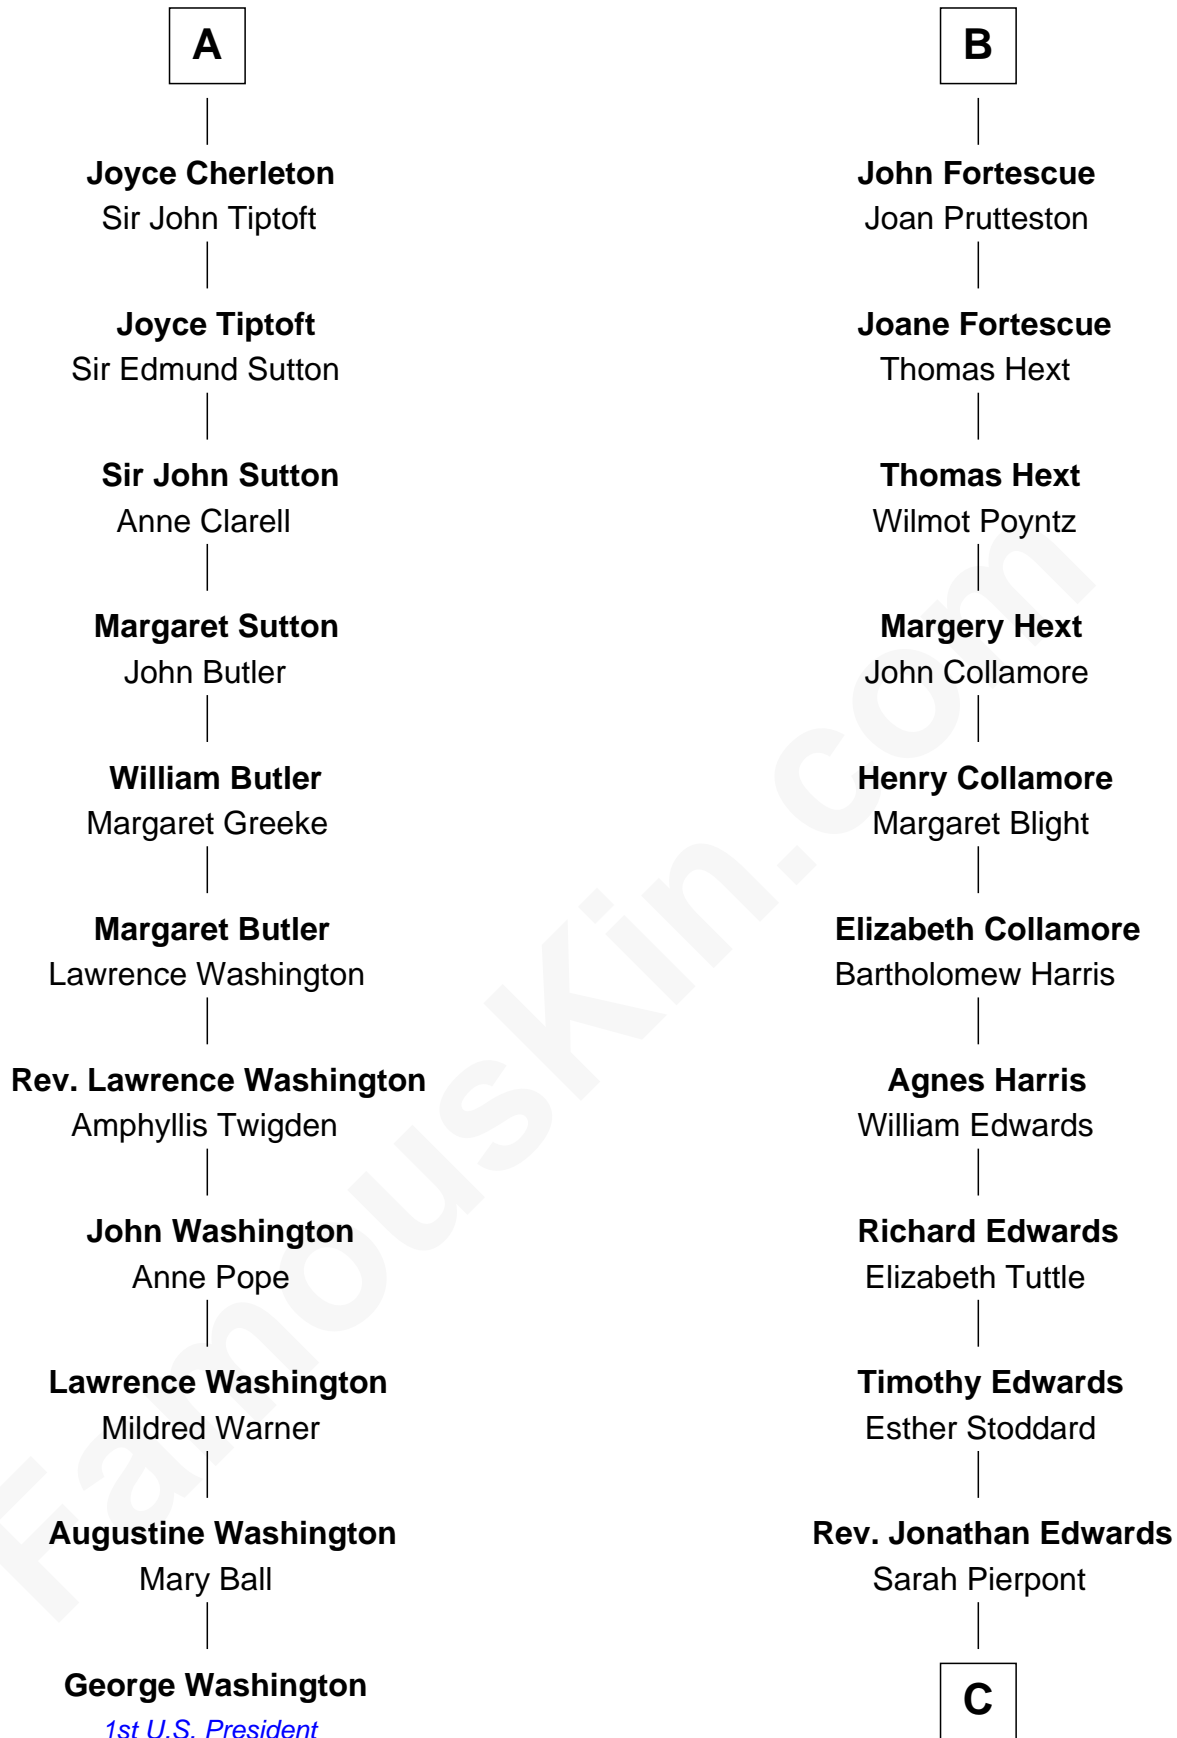

FamousKin.com
Relationship Chart of
George Washington
1st U.S. President

17th cousin 1 time removed of

Aaron Burr
Killed Alexander Hamilton

Sir Geoffrey FitzPiers
 Aveline de Clare

C

—
Esther Edwards

Aaron Burr

—
Aaron Burr

Killed Alexander Hamilton

FamousKin.com