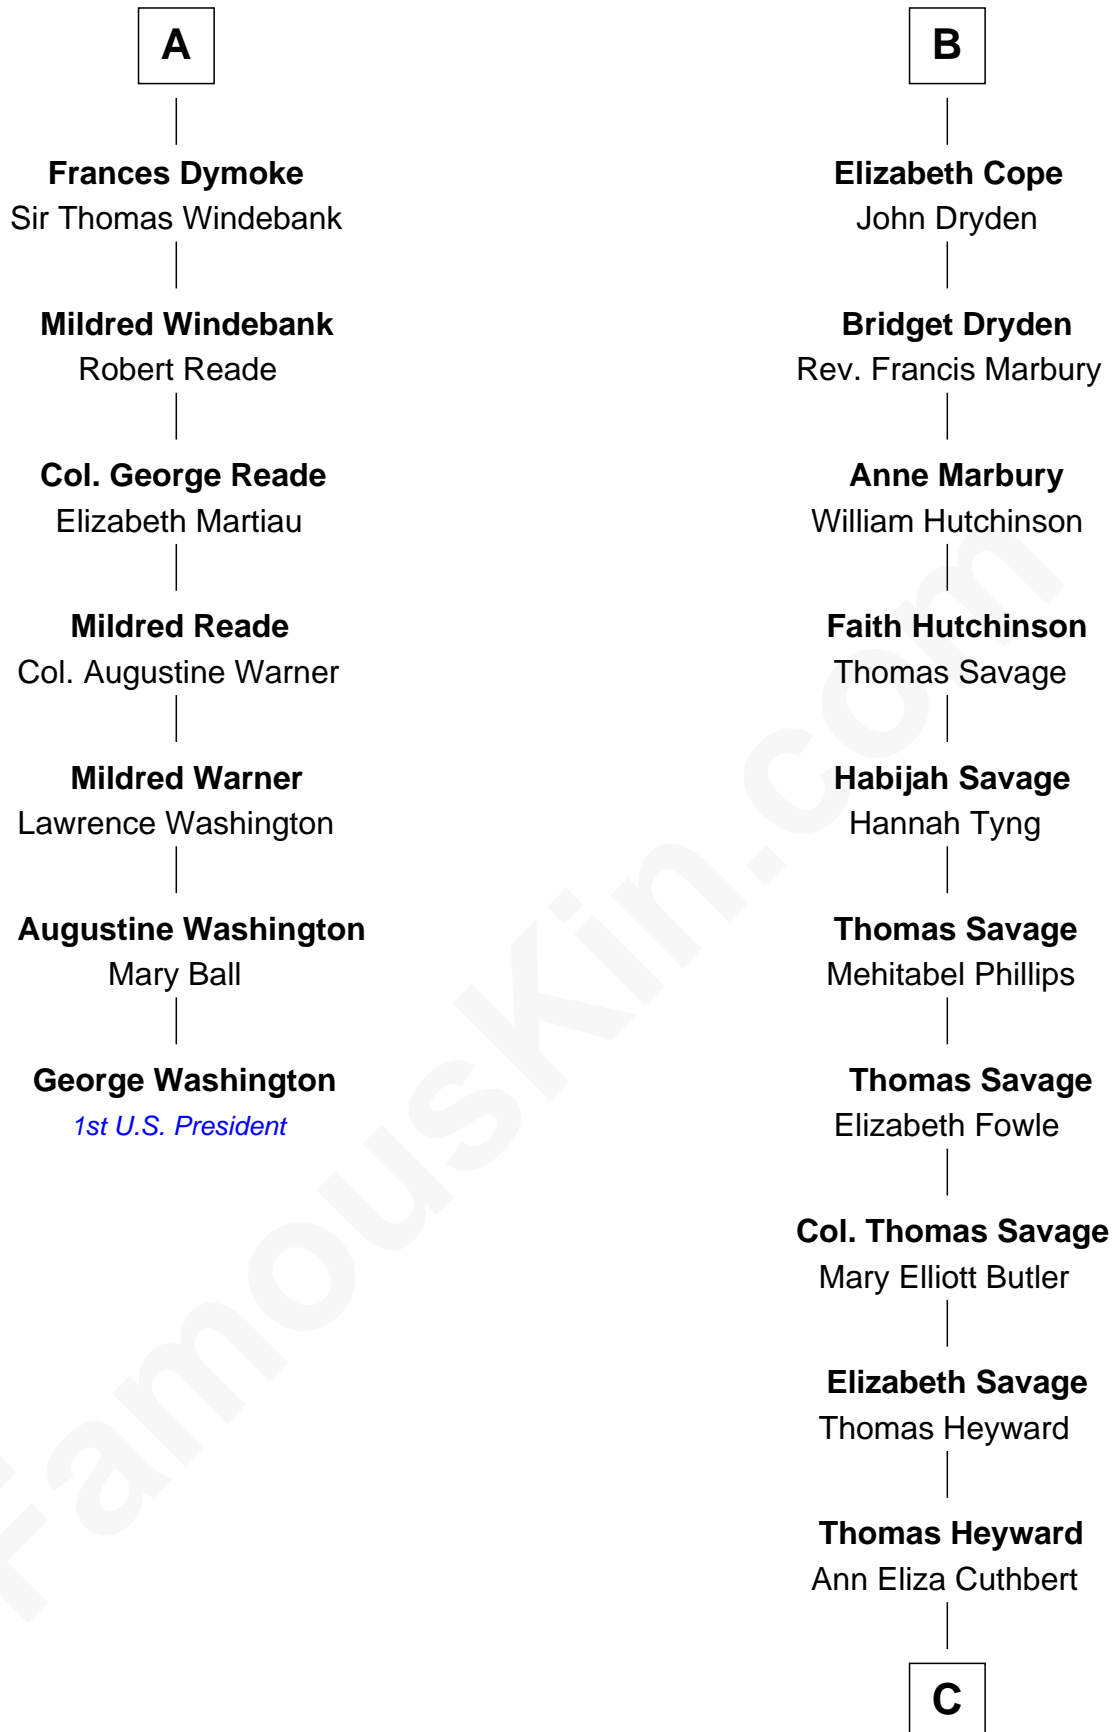

FamousKin.com
Relationship Chart of
George Washington
1st U.S. President

13th cousin 7 times removed of
DuBose Heyward
Author of Porgy (Porgy & Bess)

C

Thomas Savage Heyward

Georgianna Hasell

Thomas Savage Heyward

Louisa Watkins

Edwin Watkins Heyward

Jane Screven DuBose

DuBose Heyward

American Novelist

FamousKin.com