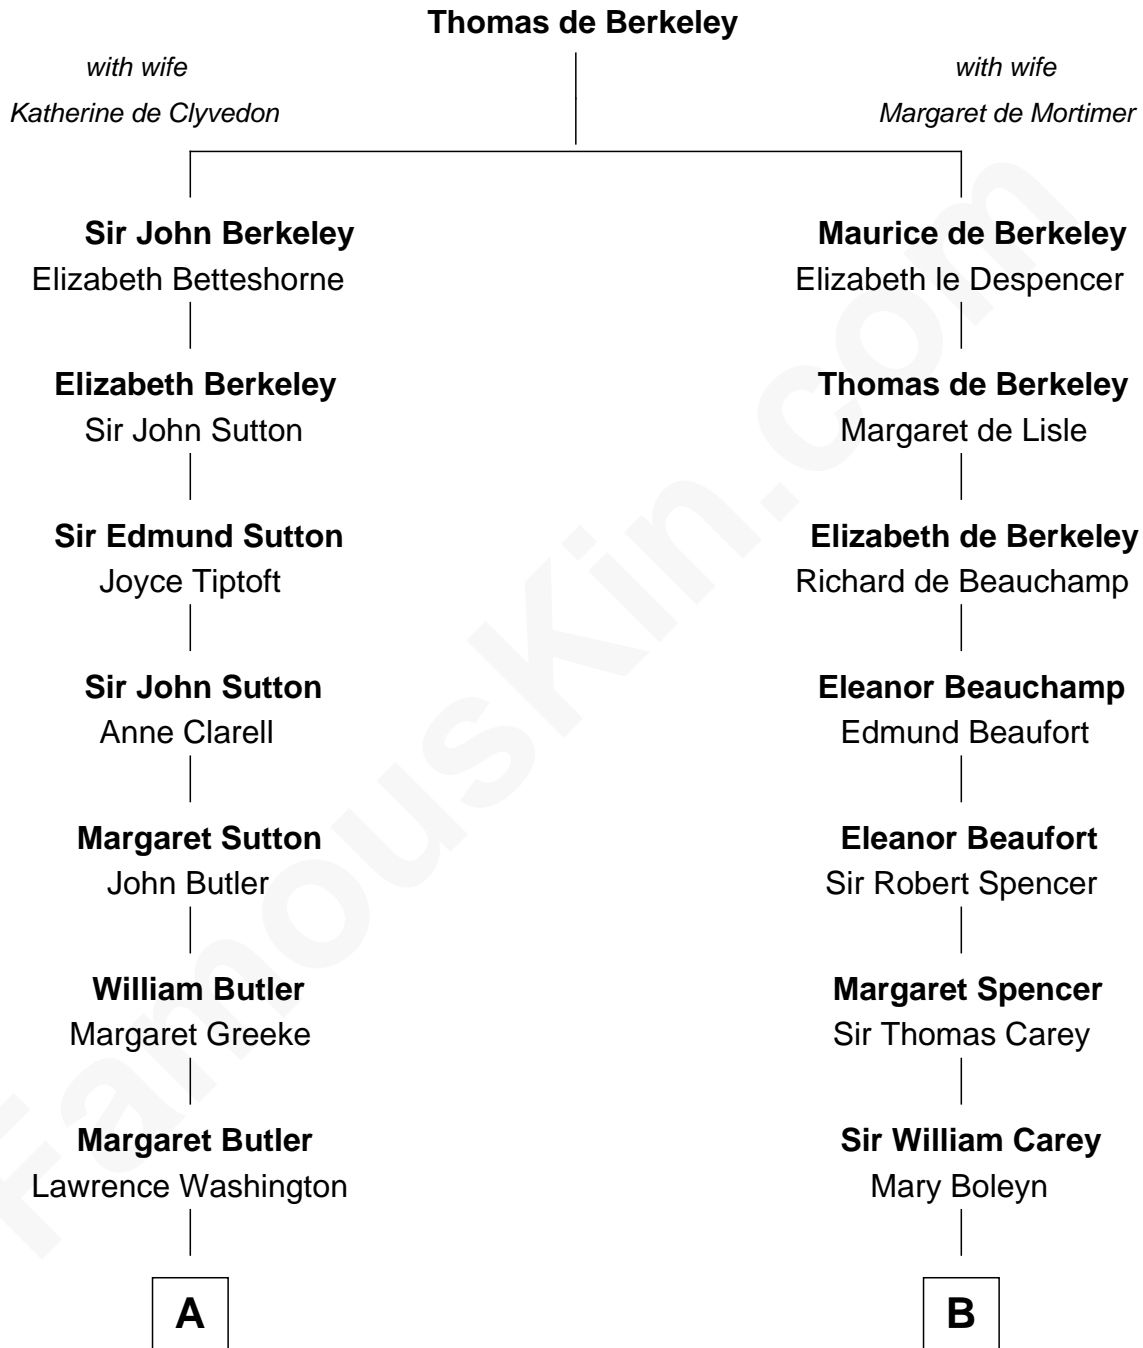

**FamousKin.com**  
**Relationship Chart of**  
**George Washington**  
*1st U.S. President*

11th cousin 7 times removed of

**John D. Rockefeller**  
*Founder of the Standard Oil Company*

C

William Avery Rockefeller

Eliza Davison

John D. Rockefeller

*Founder of the Standard Oil Company*

FamousKin.com