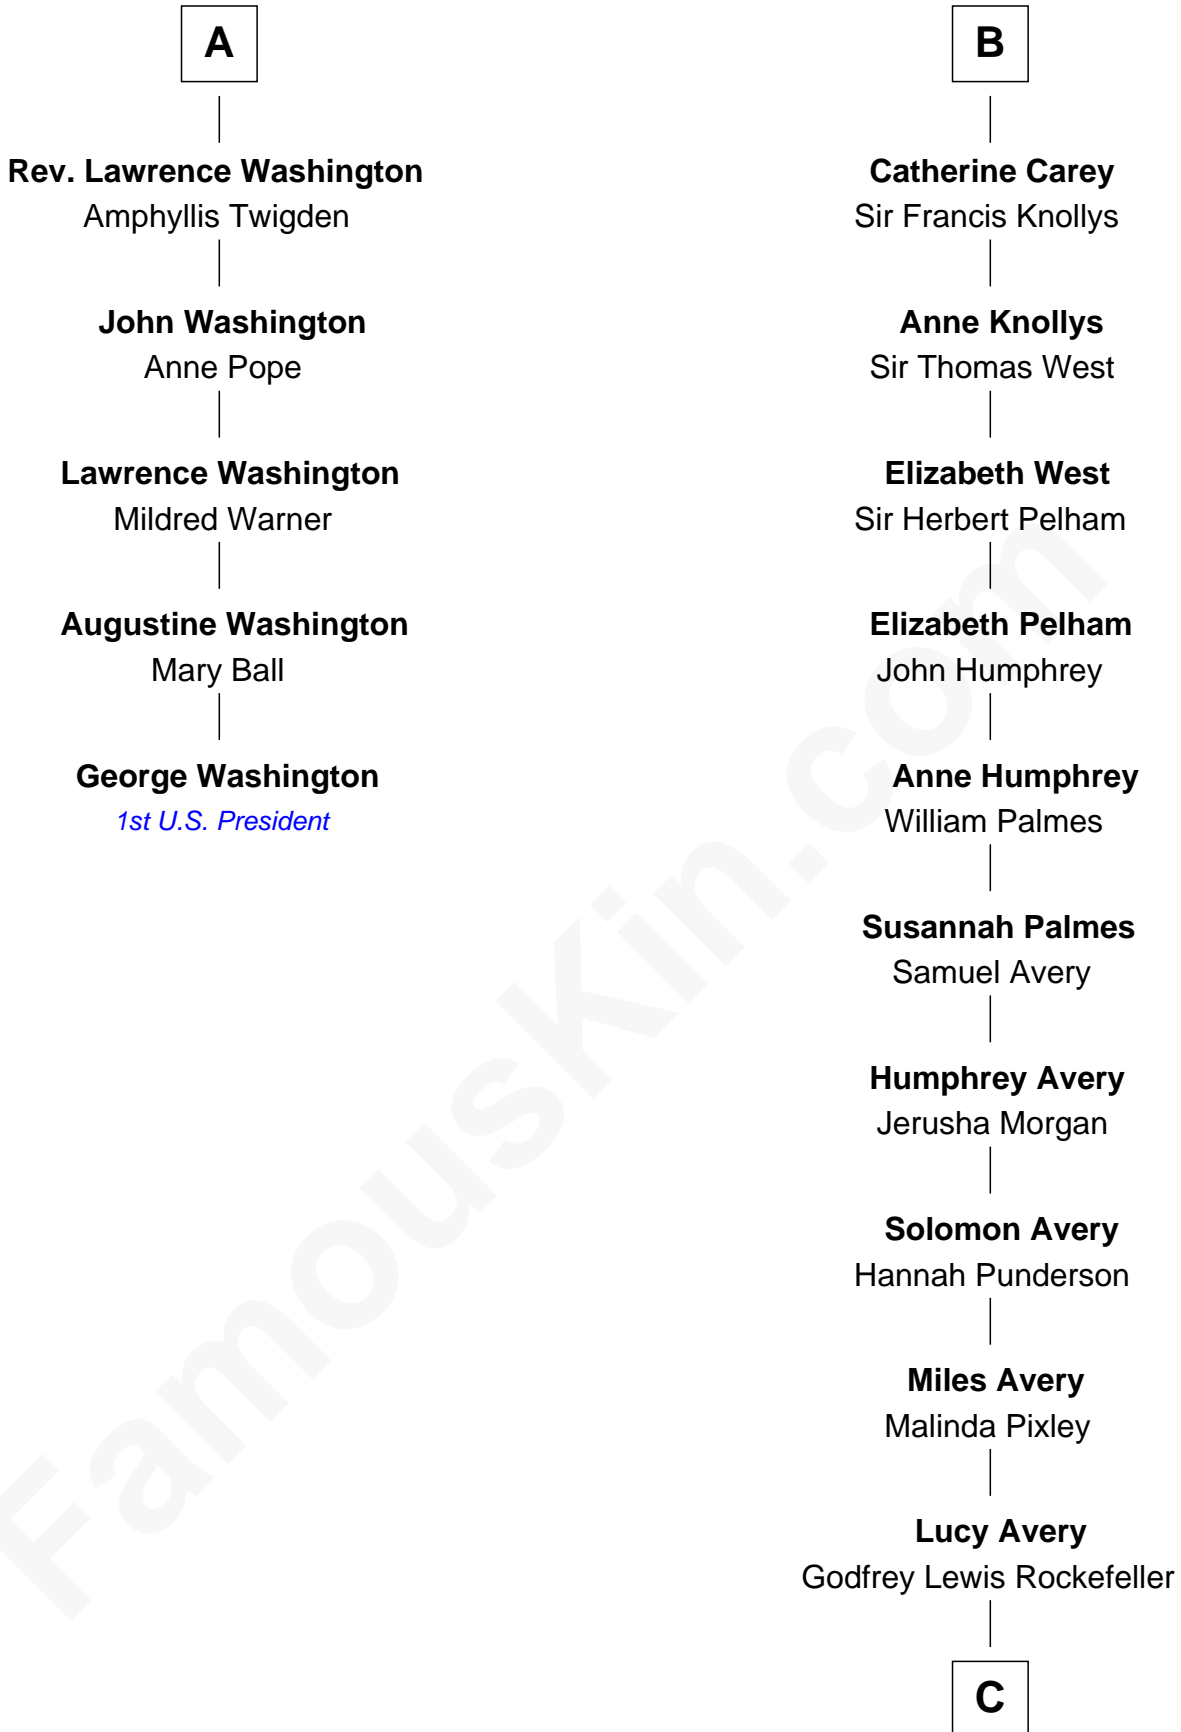

**FamousKin.com**  
**Relationship Chart of**  
**George Washington**  
*1st U.S. President*

11th cousin 7 times removed of

**John D. Rockefeller**  
*Founder of the Standard Oil Company*

C

William Avery Rockefeller

Eliza Davison

John D. Rockefeller

*Founder of the Standard Oil Company*

FamousKin.com