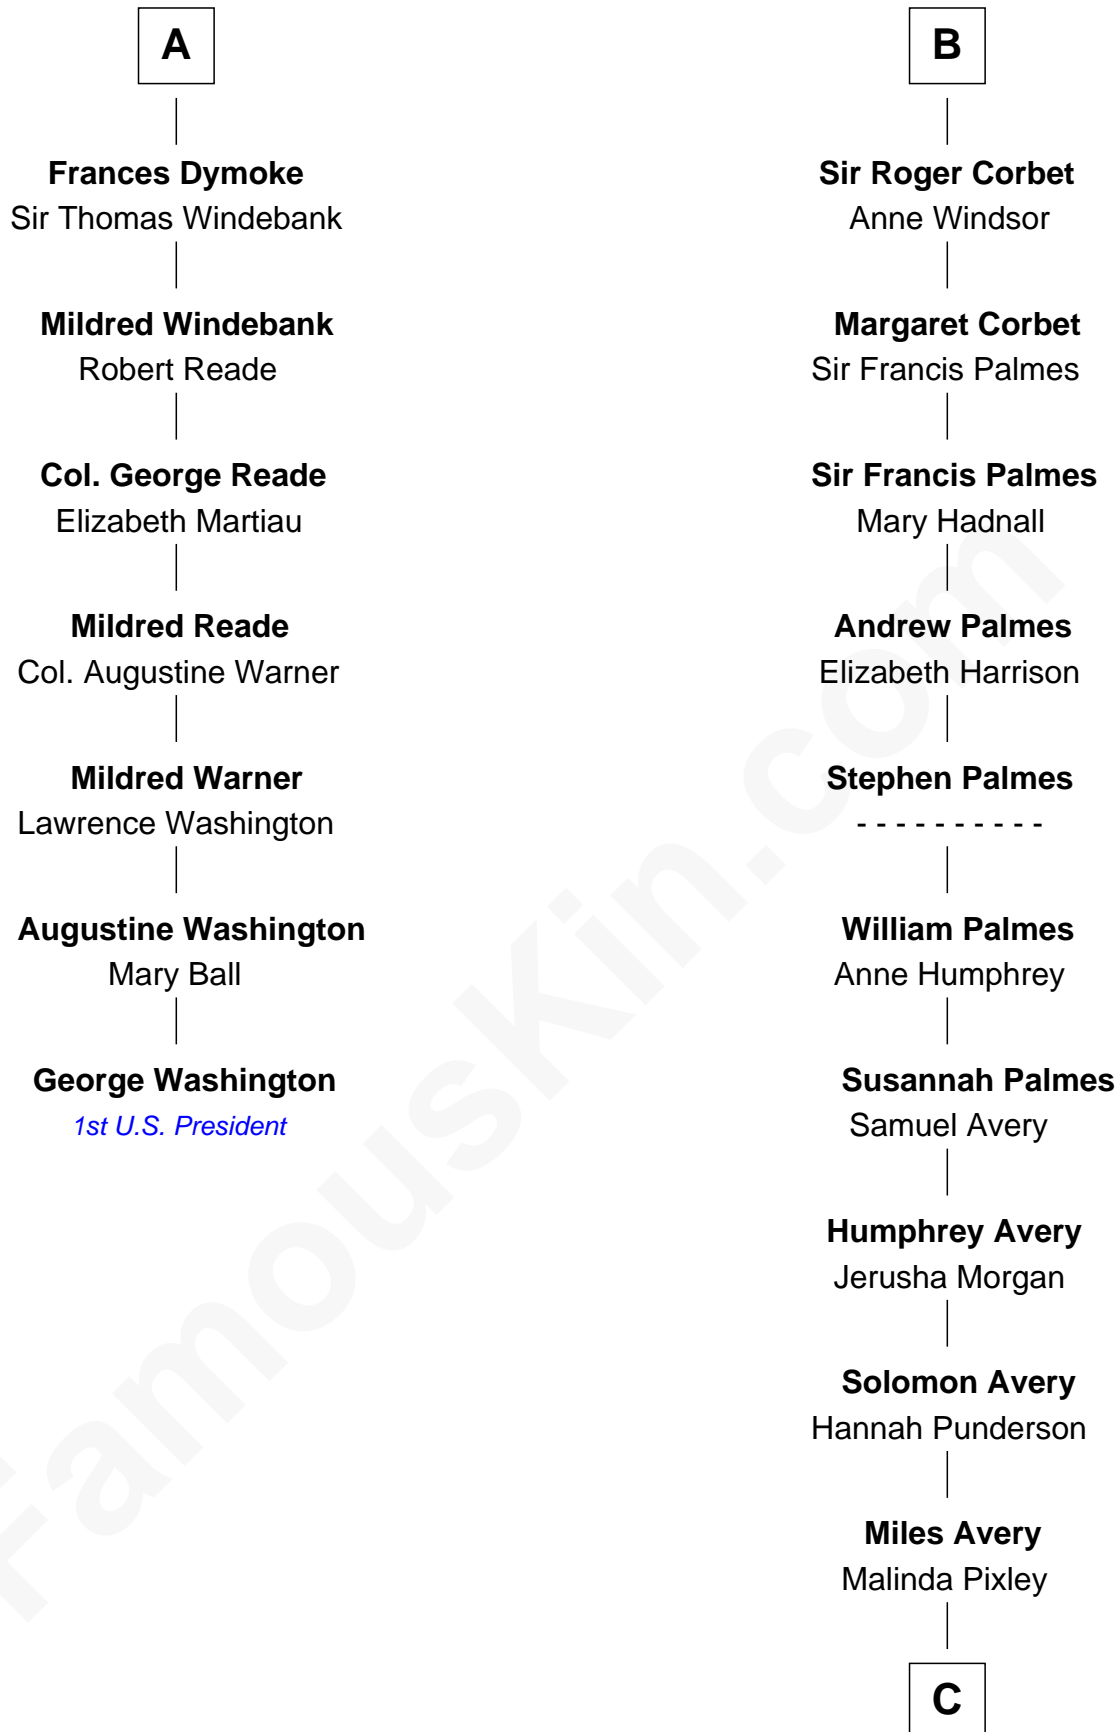

**FamousKin.com**  
**Relationship Chart of**  
**George Washington**  
*1st U.S. President*

13th cousin 6 times removed of

**John D. Rockefeller**  
*Founder of the Standard Oil Company*

**C**

—  
**Lucy Avery**

Godfrey Lewis Rockefeller

—  
**William Avery Rockefeller**

Eliza Davison

—  
**John D. Rockefeller**

*Founder of the Standard Oil Company*

FamousKin.com