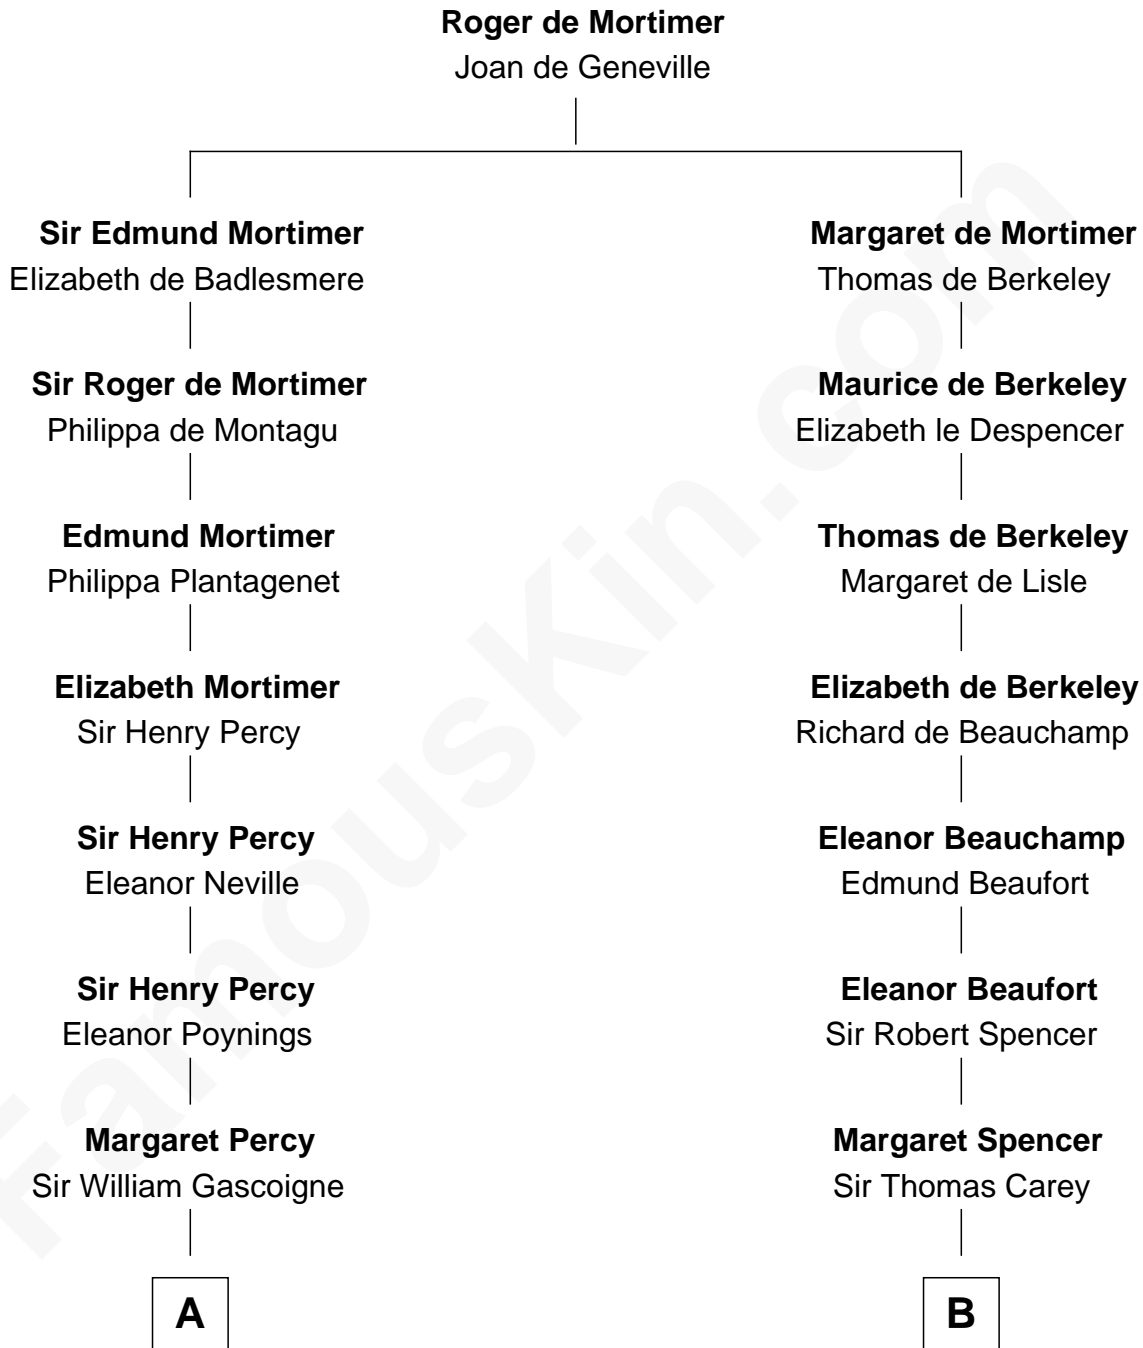

**FamousKin.com**  
**Relationship Chart of**  
**George Washington**  
*1st U.S. President*

15th cousin 4 times removed of

**John D. Rockefeller**  
*Founder of the Standard Oil Company*

**C**

—  
**Lucy Avery**

Godfrey Lewis Rockefeller

—  
**William Avery Rockefeller**

Eliza Davison

—  
**John D. Rockefeller**

*Founder of the Standard Oil Company*

FamousKin.com