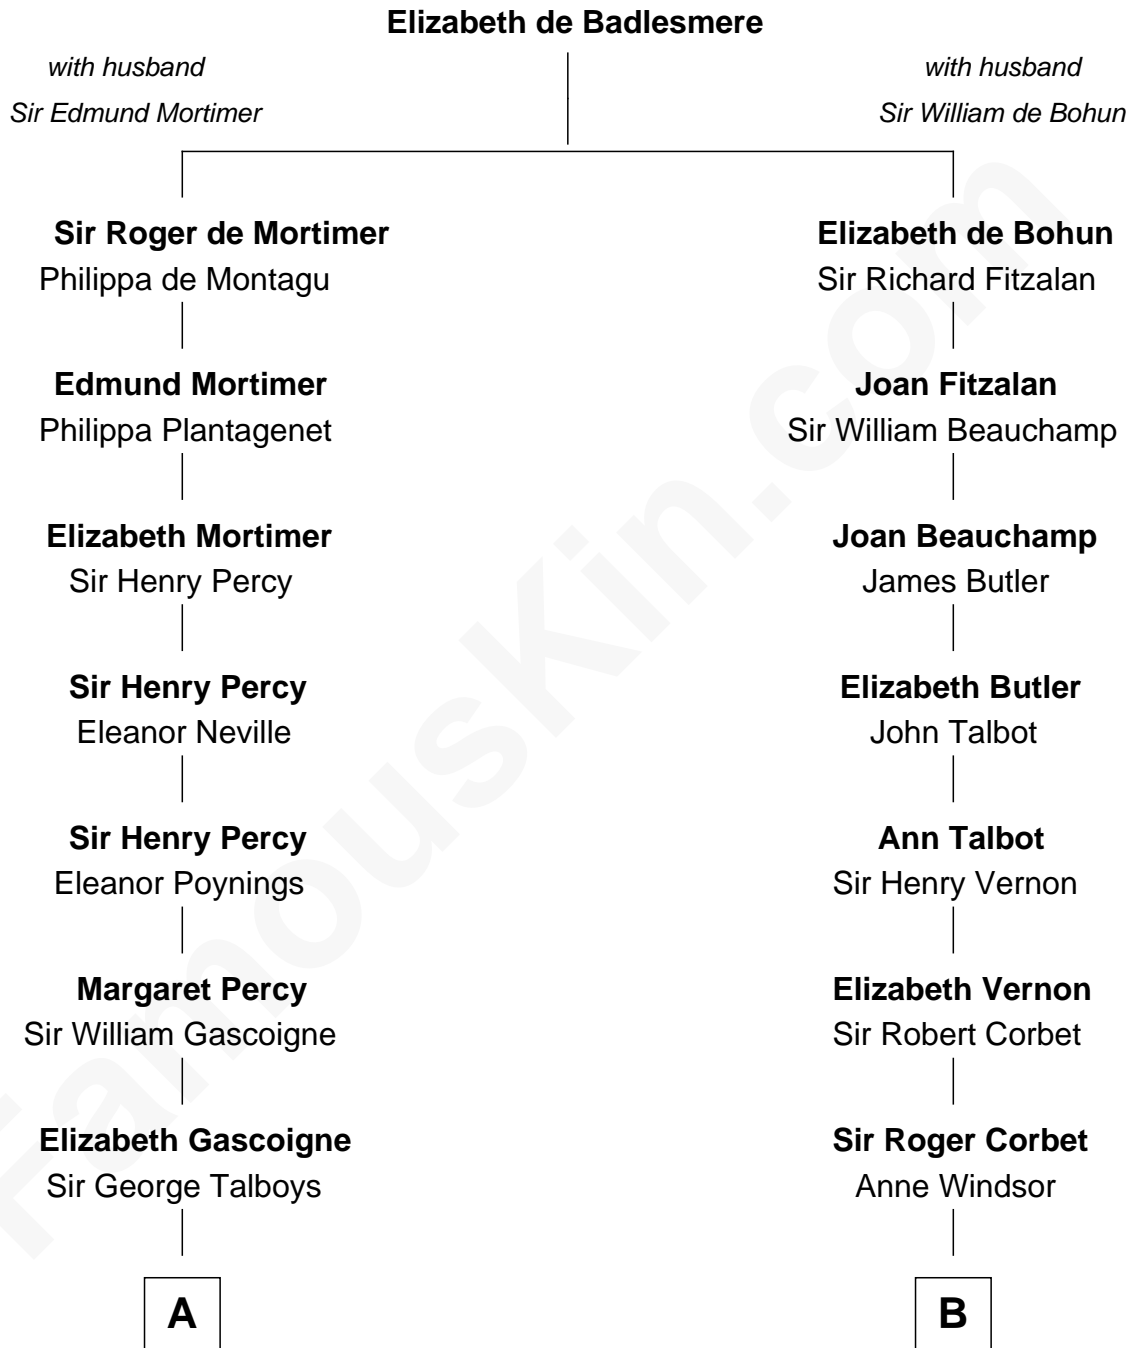

FamousKin.com
Relationship Chart of
George Washington
1st U.S. President

14th cousin 4 times removed of

John D. Rockefeller
Founder of the Standard Oil Company

C

William Avery Rockefeller

Eliza Davison

John D. Rockefeller

Founder of the Standard Oil Company

FamousKin.com