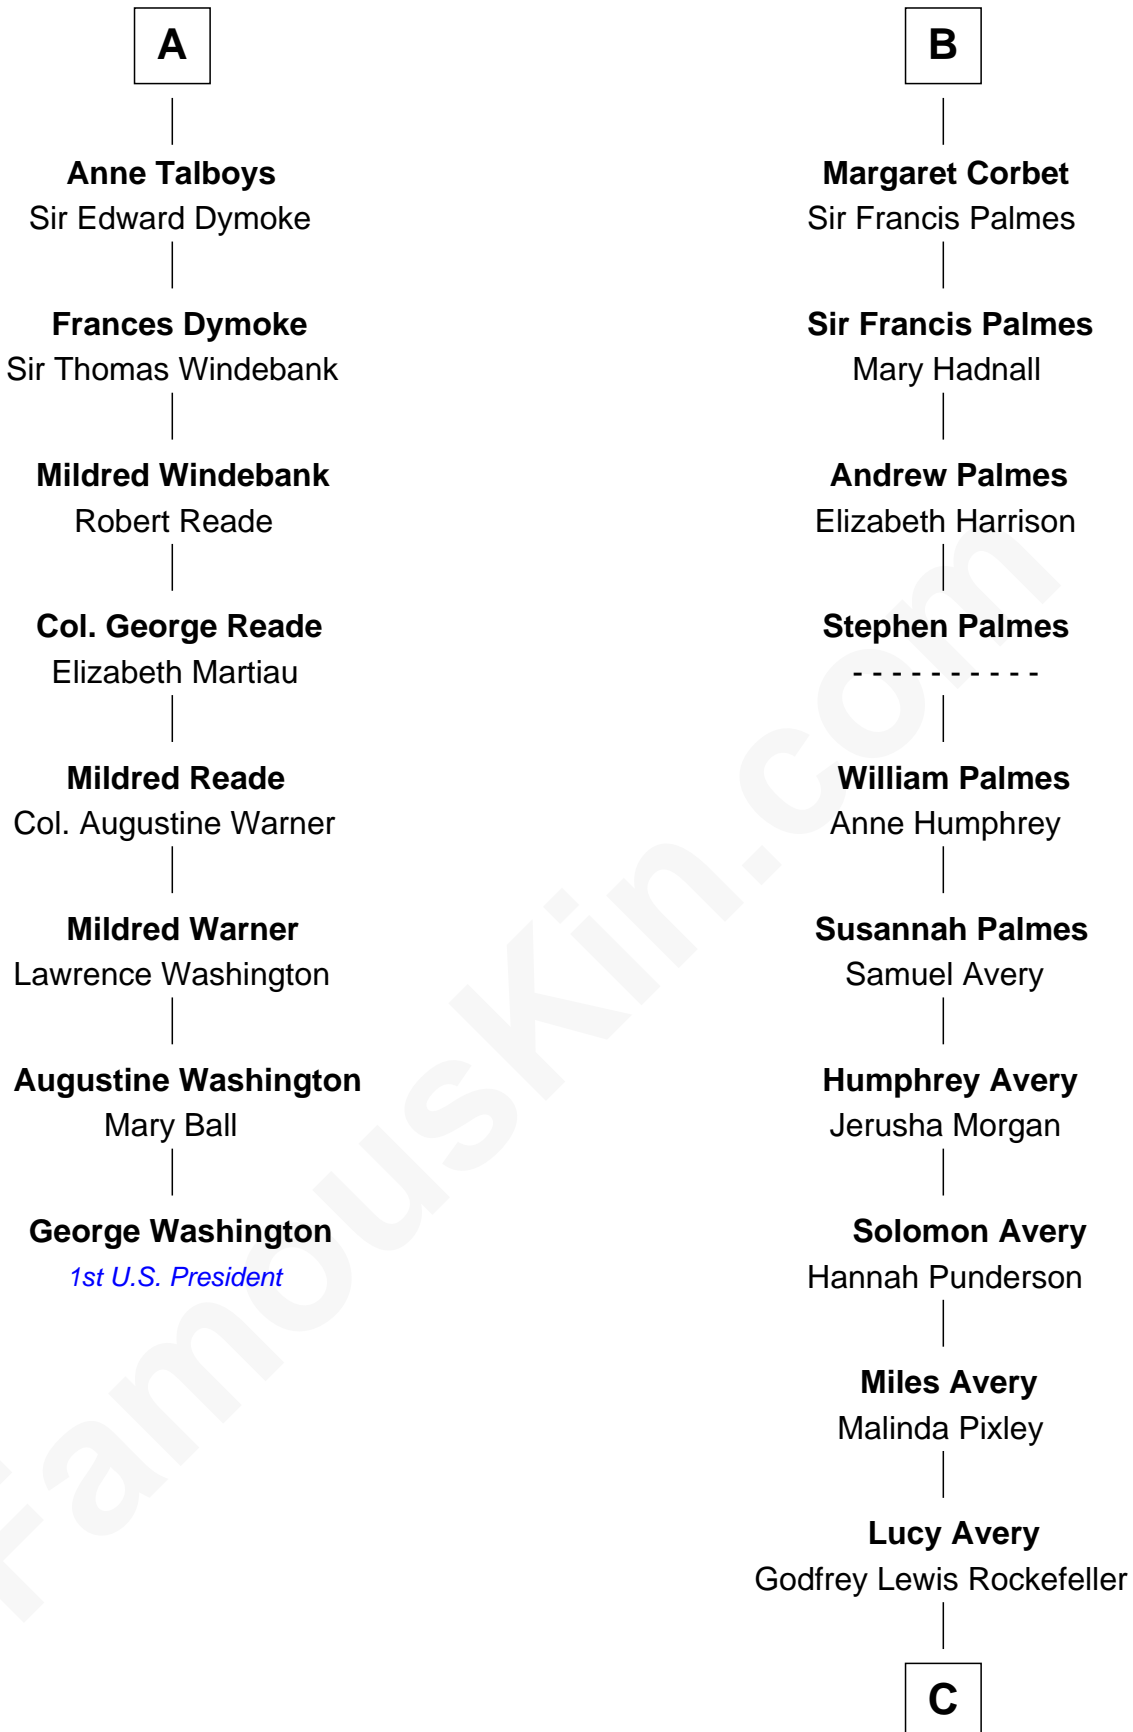

FamousKin.com
Relationship Chart of
George Washington
1st U.S. President

14th cousin 4 times removed of

John D. Rockefeller
Founder of the Standard Oil Company

C

William Avery Rockefeller

Eliza Davison

John D. Rockefeller

Founder of the Standard Oil Company

FamousKin.com