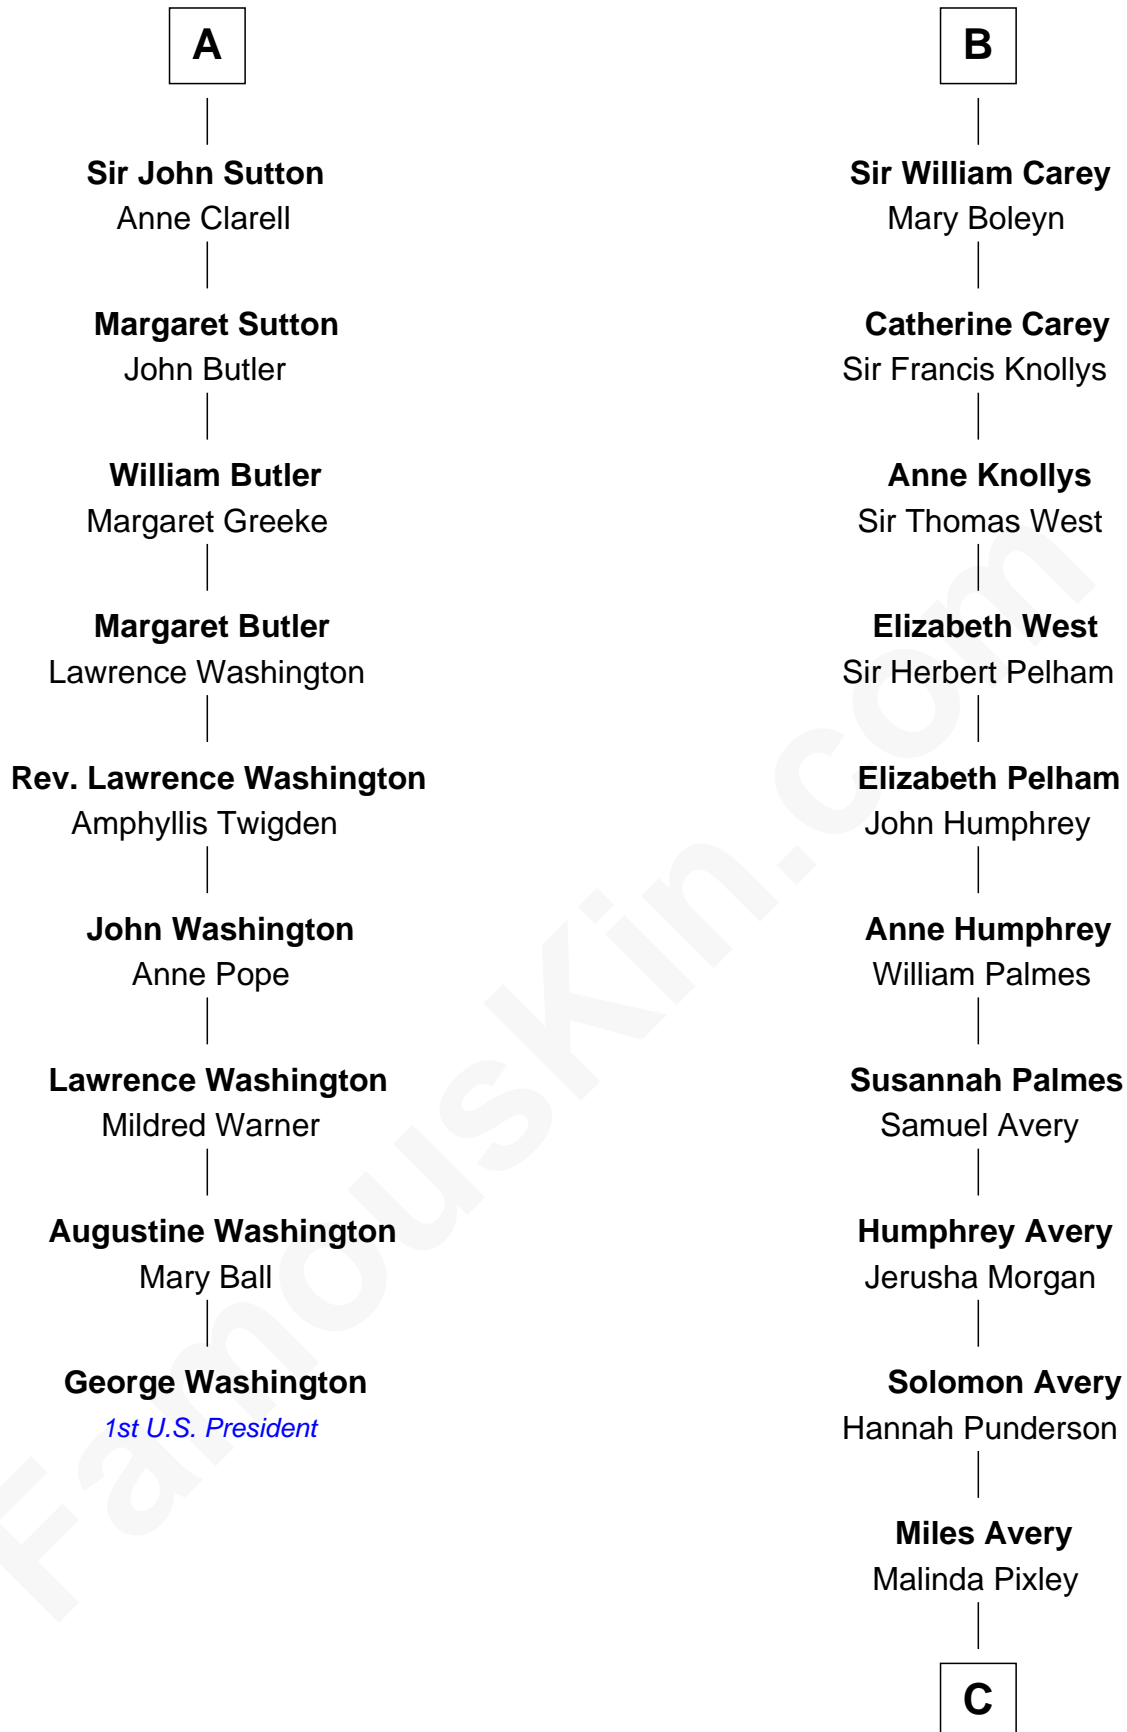

FamousKin.com
Relationship Chart of
George Washington
1st U.S. President

15th cousin 4 times removed of

John D. Rockefeller
Founder of the Standard Oil Company

Sir Hugh le Despencer
 Isabella de Beauchamp

Sir Philip le Despencer
 Margaret de Goushill

Hugh le Despencer
 Eleanor de Clare

Sir Philip le Despencer
 Joan de Cobham

Elizabeth le Despencer
 Maurice de Berkeley

Sir Philip le Despencer
 Elizabeth - - - - -

Thomas de Berkeley
 Margaret de Lisle

Alice le Despenser
 Sir John Sutton

Elizabeth de Berkeley
 Richard de Beauchamp

Sir John Sutton
 Constance Blount

Eleanor Beauchamp
 Edmund Beaufort

Sir John Sutton
 Elizabeth Berkeley

Eleanor Beaufort
 Sir Robert Spencer

Sir Edmund Sutton
 Joyce Tiptoft

Margaret Spencer
 Sir Thomas Carey

A

B

C

—
Lucy Avery

Godfrey Lewis Rockefeller