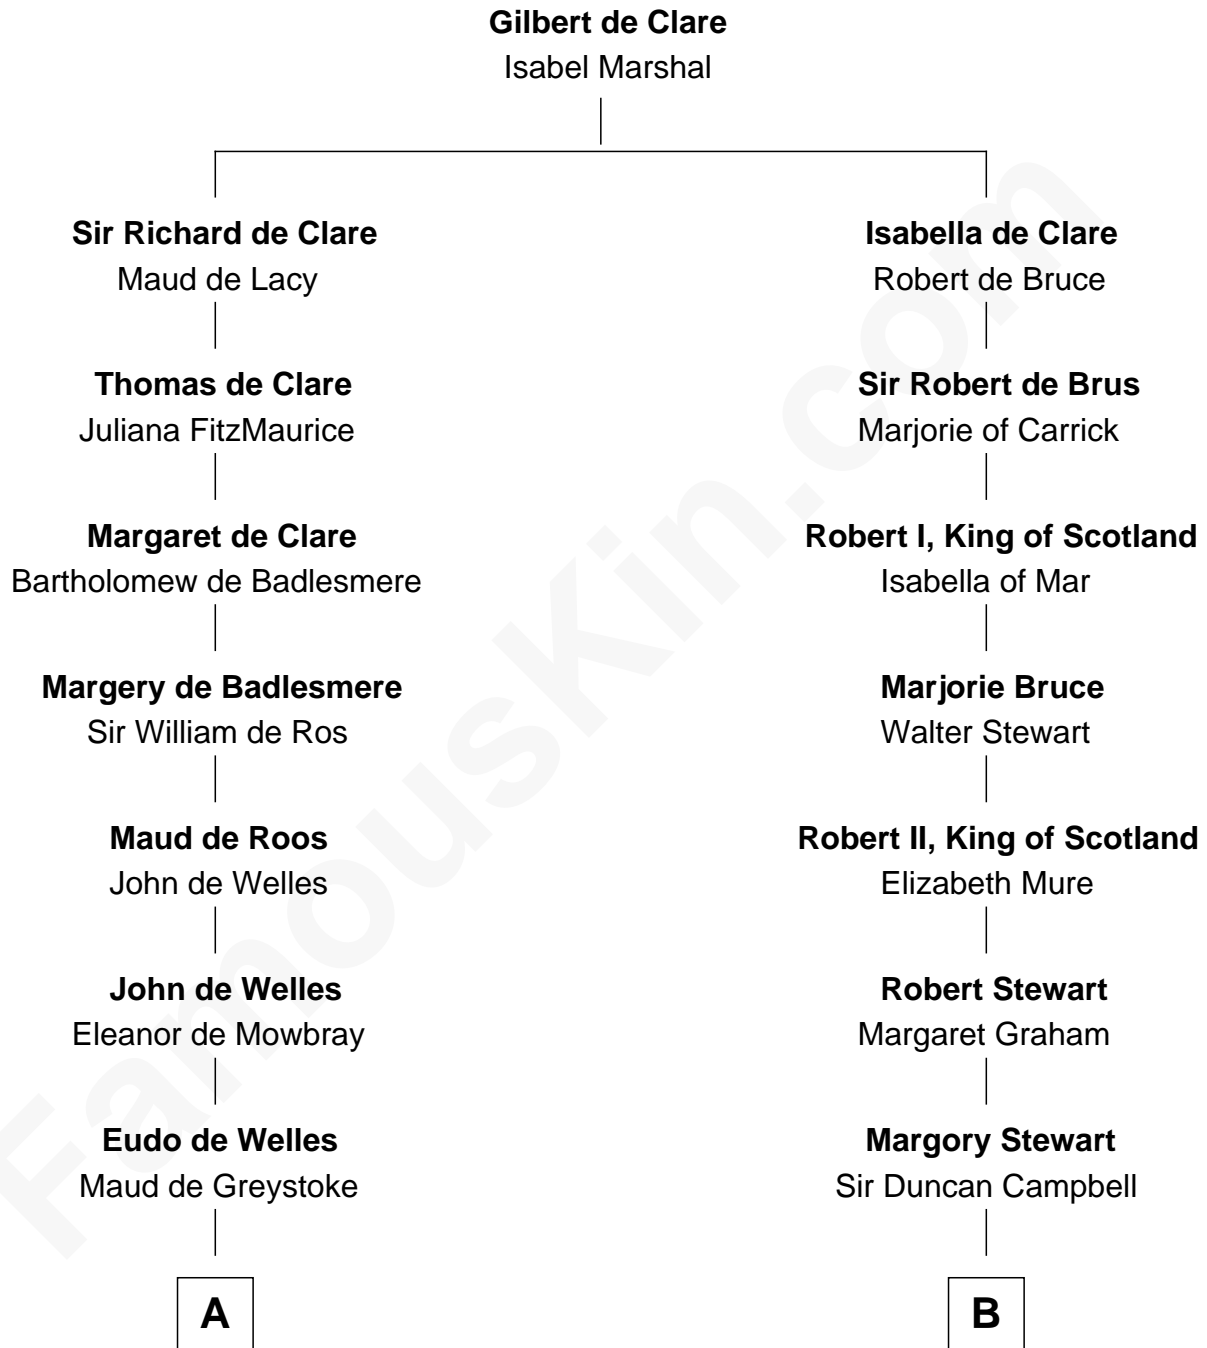

FamousKin.com
Relationship Chart of
George Washington
1st U.S. President

17th cousin 4 times removed of
Emily Post
American Author on Etiquette

C

Mary Meek Magruder

Thomas Clagett

Sarah Magruder Clagett

Upton Bruce

Marian Bruce

William Price

Bruce Price

Mary Josephine Lee

Emily Post

American Author on Etiquette

FamousKin.com