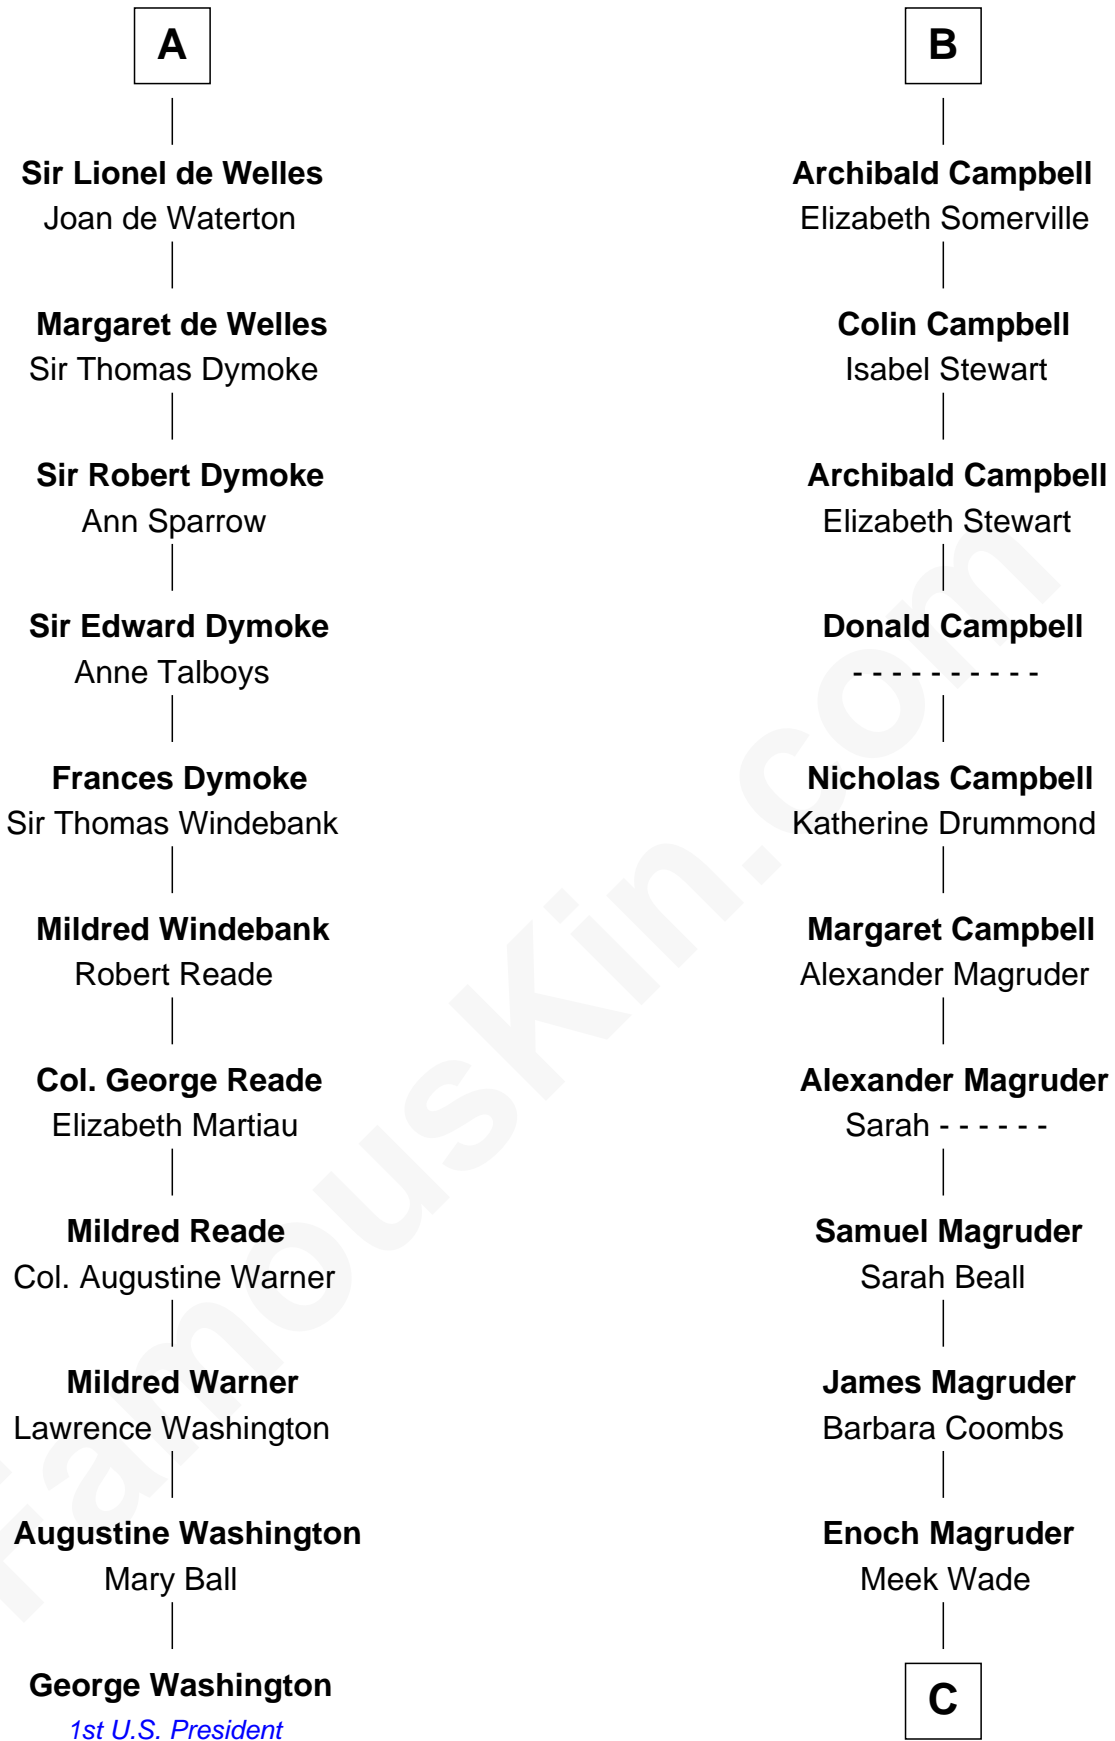

FamousKin.com
Relationship Chart of
George Washington
1st U.S. President

17th cousin 4 times removed of
Emily Post
American Author on Etiquette

C

Mary Meek Magruder

Thomas Clagett

Sarah Magruder Clagett

Upton Bruce

Marian Bruce

William Price

Bruce Price

Mary Josephine Lee

Emily Post

American Author on Etiquette

FamousKin.com