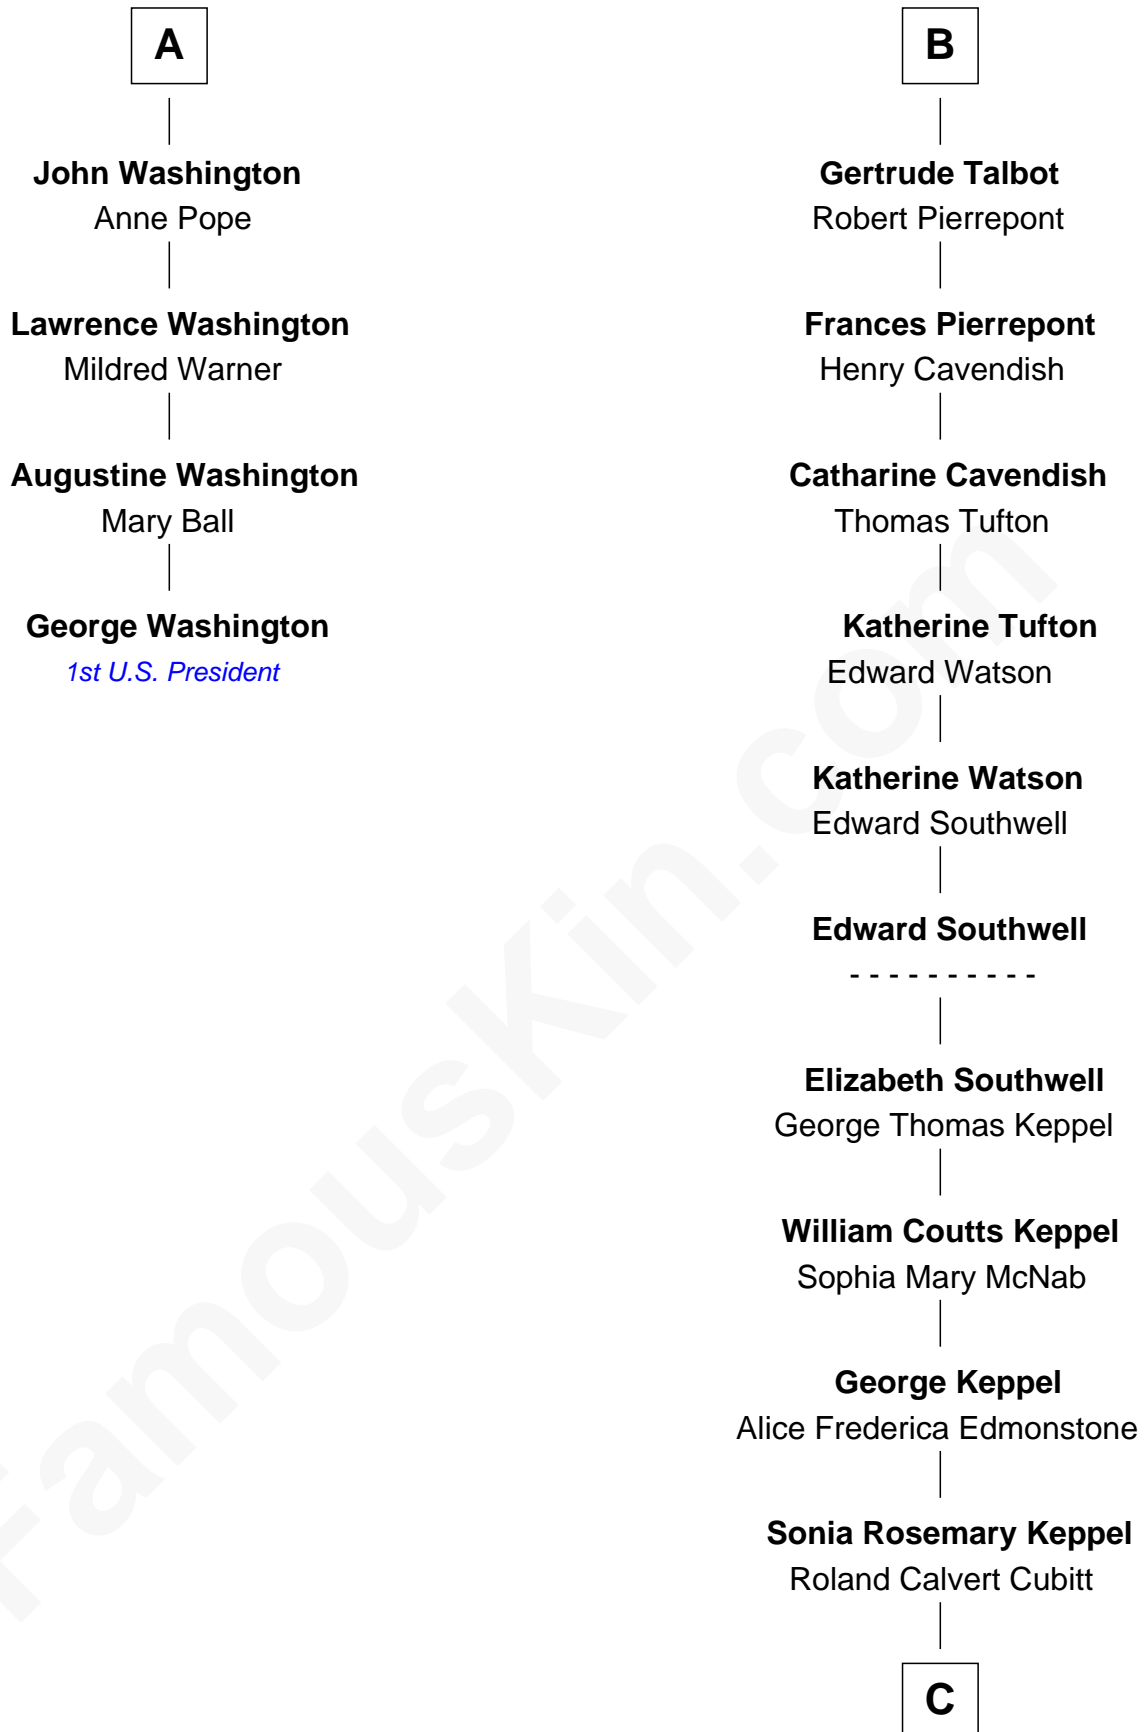

FamousKin.com
Relationship Chart of
George Washington
1st U.S. President

10th cousin 8 times removed of

Camilla Parker Bowles
Queen Consort of the United Kingdom

C

Rosalind Maud Cubitt
Bruce Middleton Hope Shand

Camilla Parker Bowles
Queen Consort

FamousKin.com