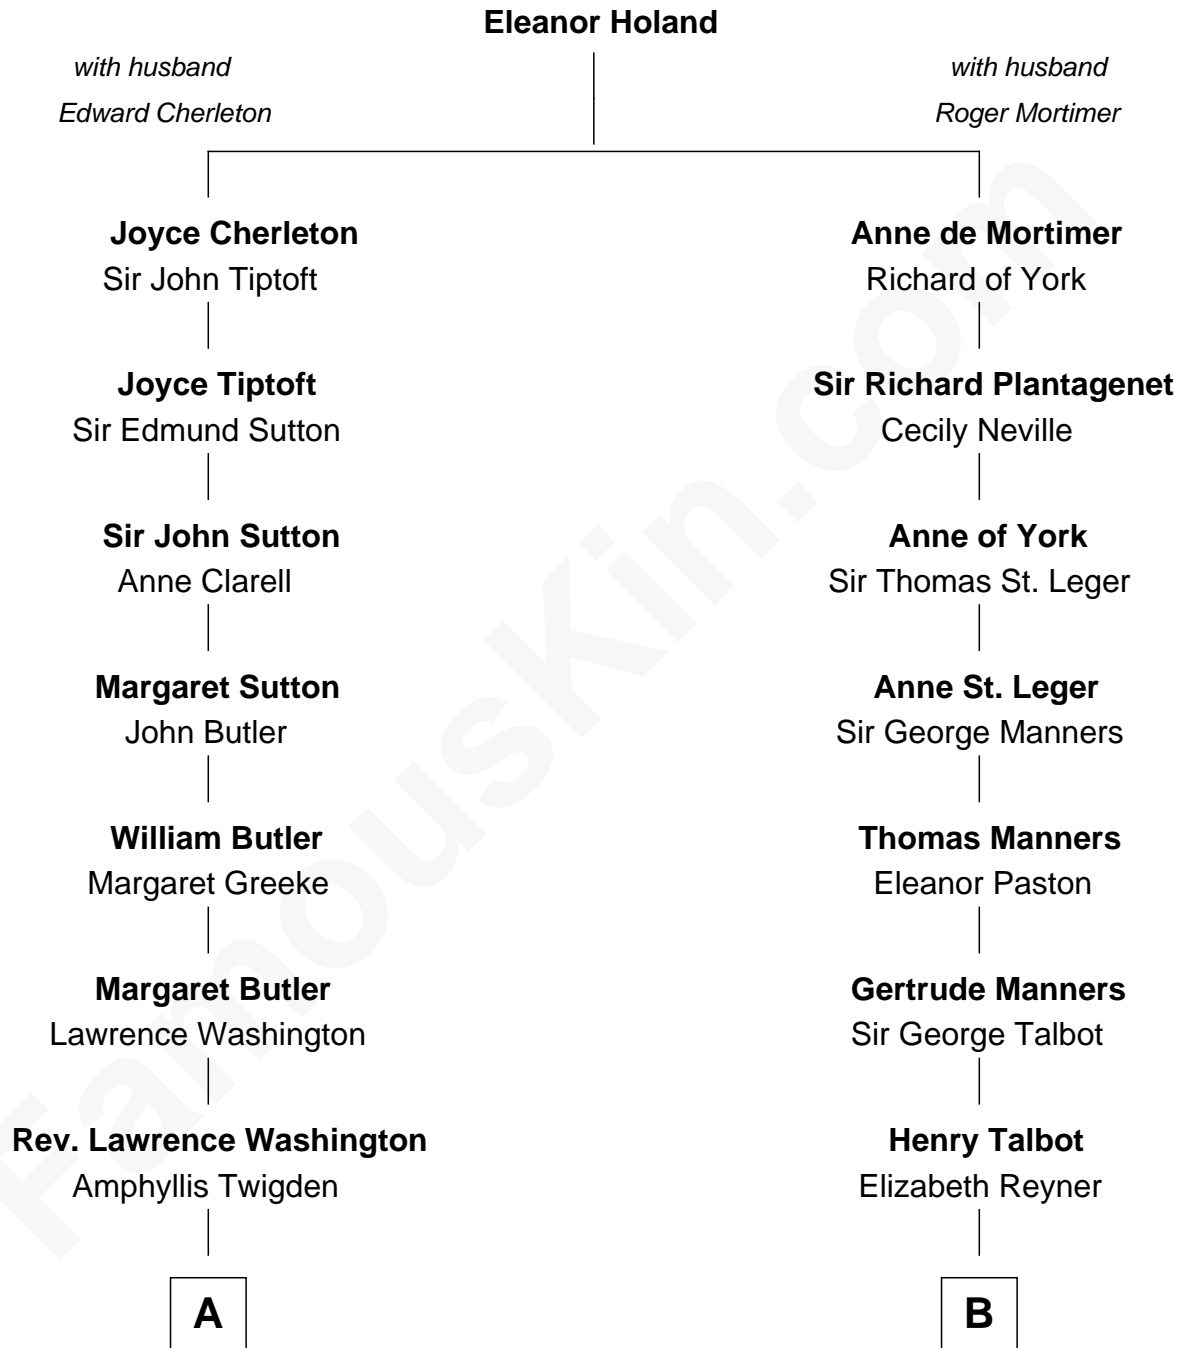

FamousKin.com
Relationship Chart of
George Washington
1st U.S. President

10th cousin 8 times removed of

Camilla Parker Bowles
Queen Consort of the United Kingdom

C

Rosalind Maud Cubitt
Bruce Middleton Hope Shand

Camilla Parker Bowles
Queen Consort

FamousKin.com