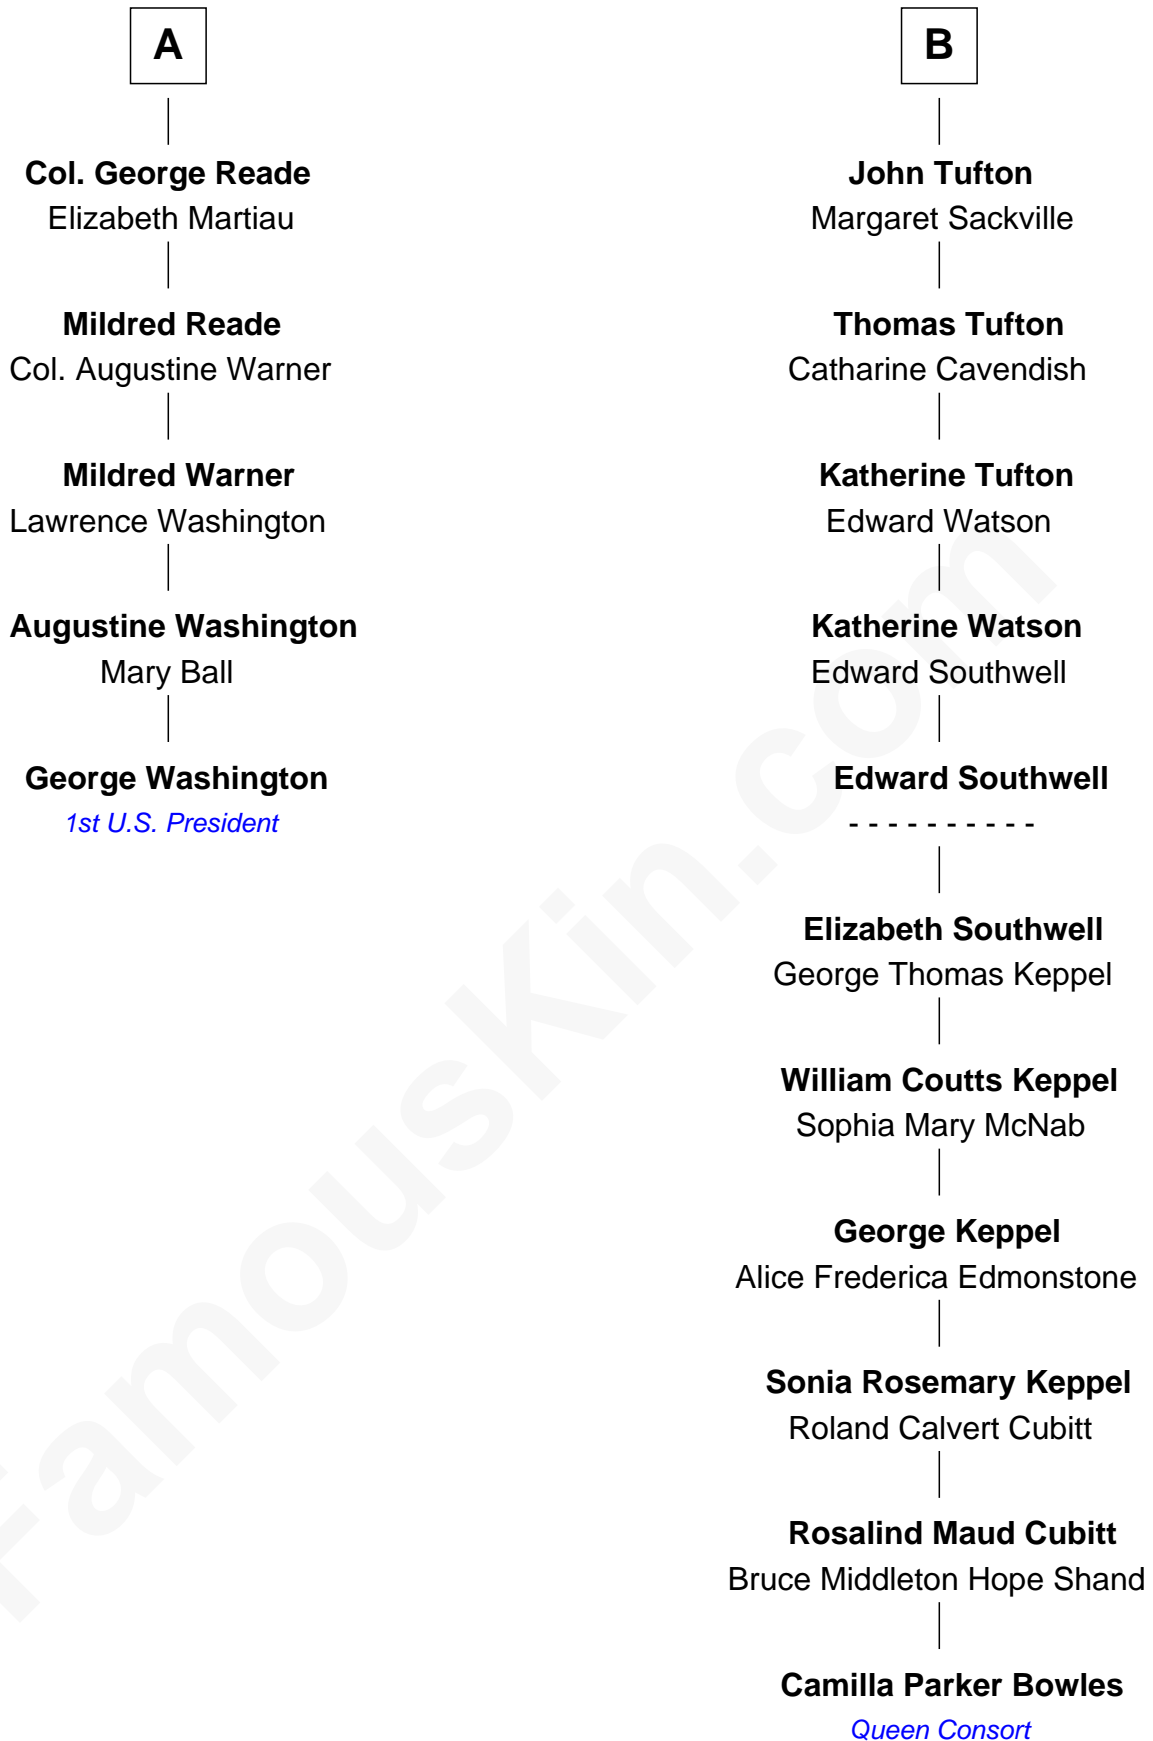

Camilla Parker Bowles photo by [Agência Brasil](#) [(CC BY 3.0 BRAZIL)](#)