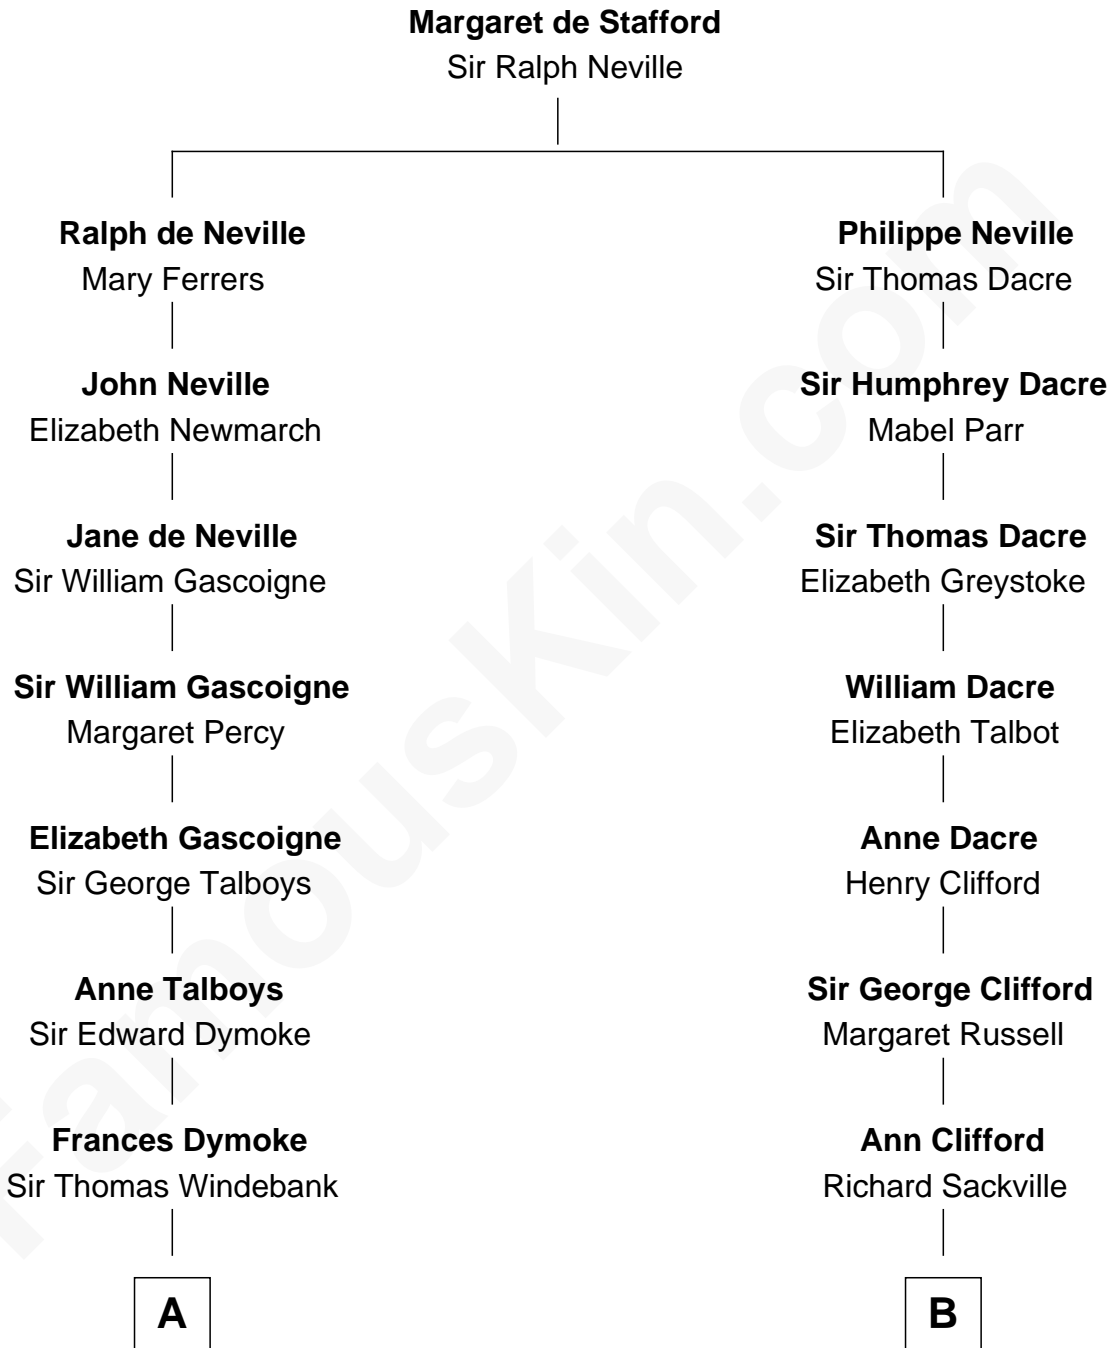

FamousKin.com
Relationship Chart of
George Washington
1st U.S. President

12th cousin 5 times removed of

Camilla Parker Bowles
Queen Consort of the United Kingdom

Camilla Parker Bowles photo by [Agência Brasil](#) [\(CC BY 3.0 BRAZIL\)](#)