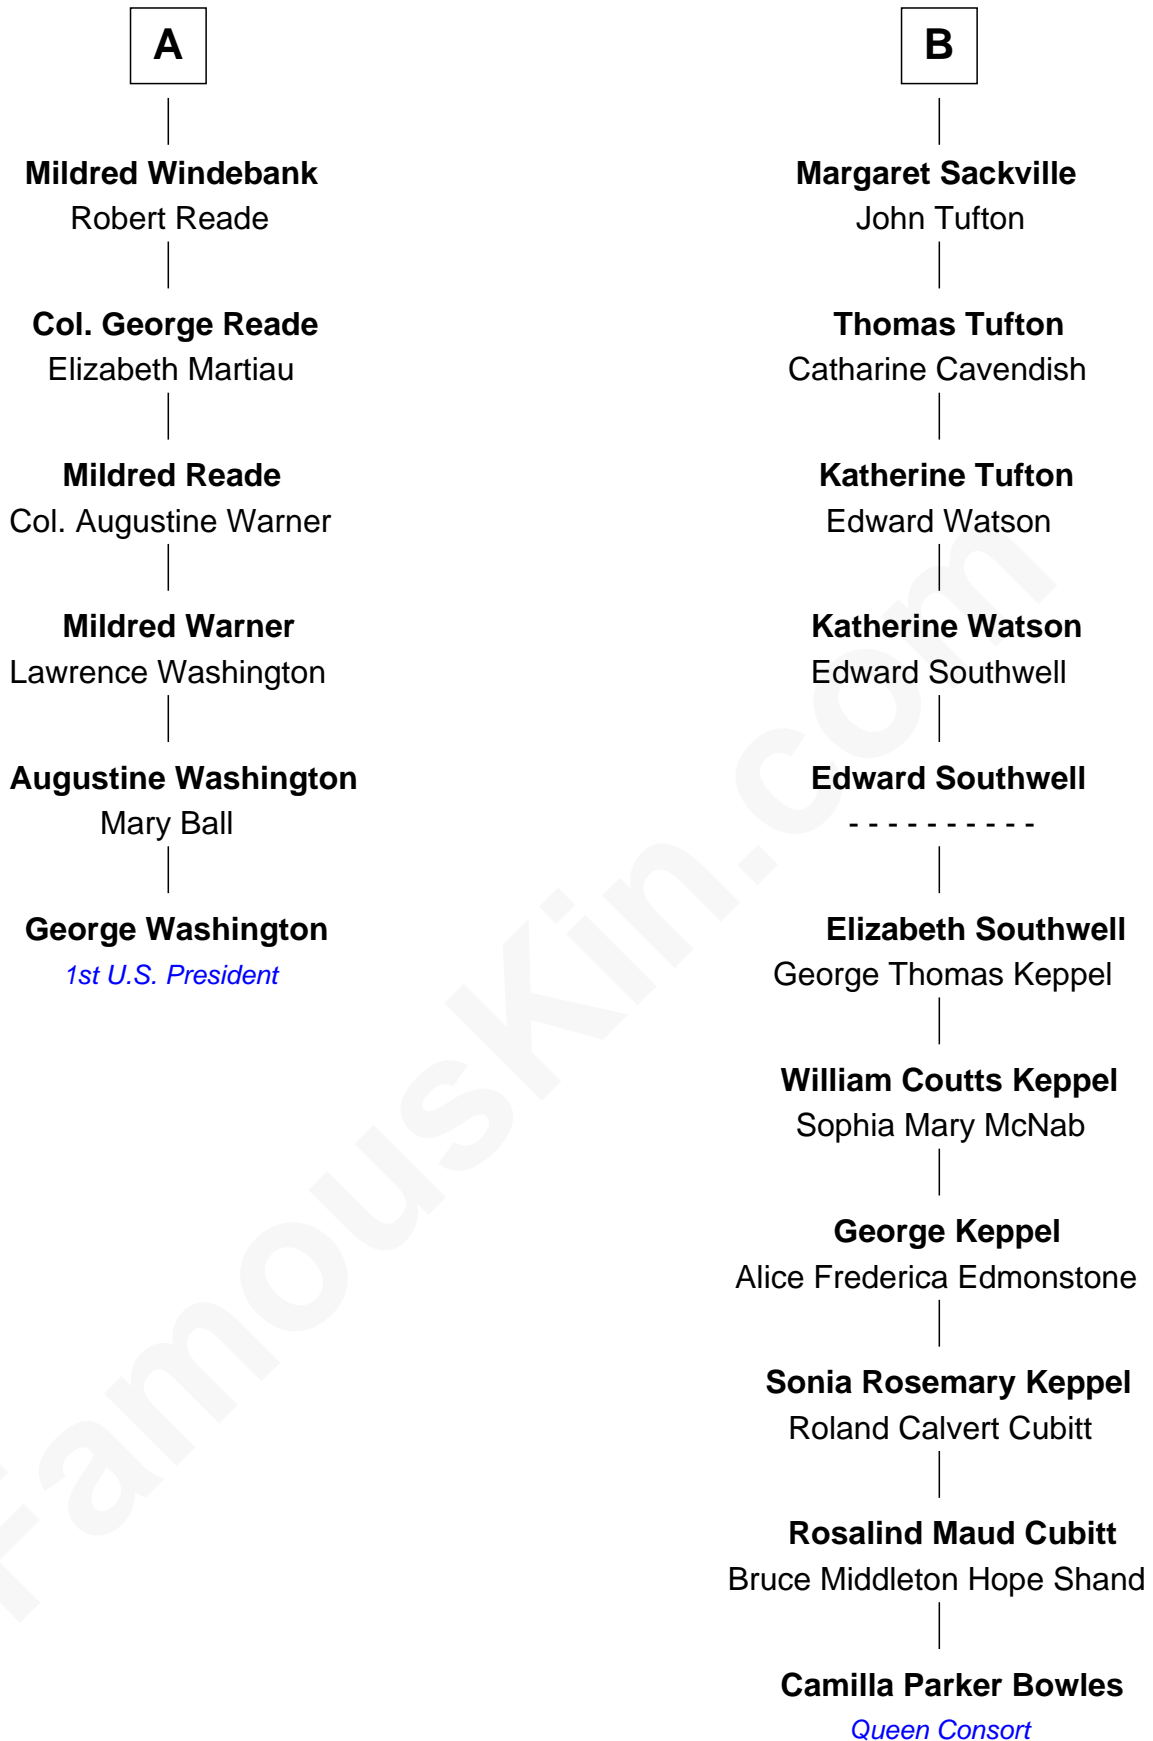

FamousKin.com
Relationship Chart of
George Washington
1st U.S. President

12th cousin 5 times removed of

Camilla Parker Bowles
Queen Consort of the United Kingdom

Camilla Parker Bowles photo by [Agência Brasil](#) [\(CC BY 3.0 BRAZIL\)](#)