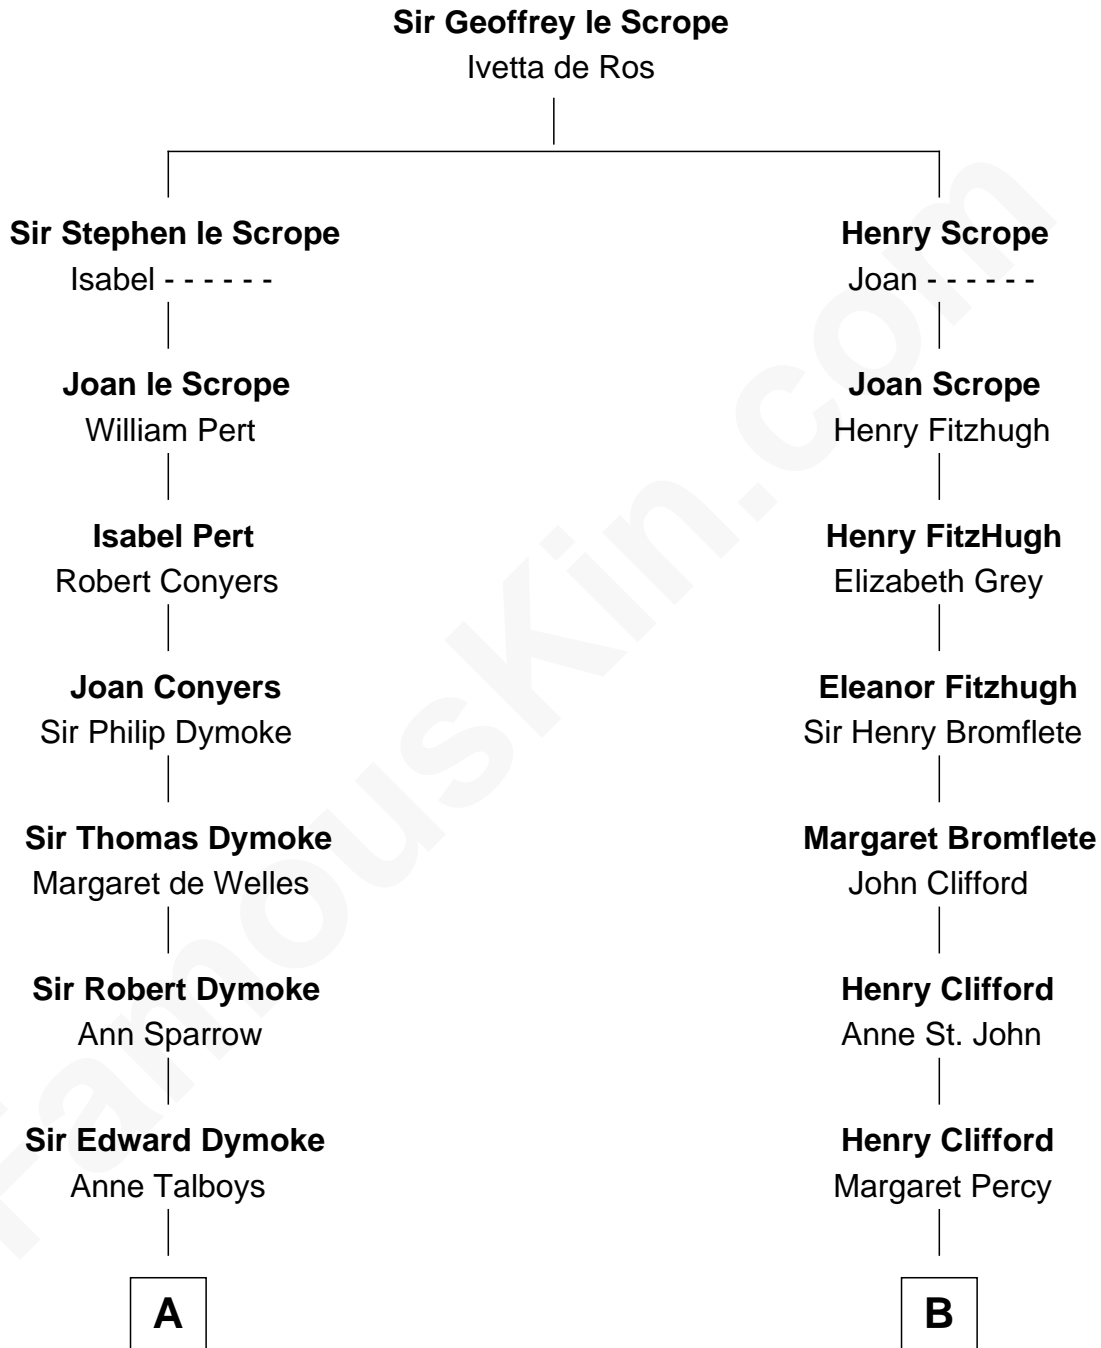

FamousKin.com
Relationship Chart of
George Washington
1st U.S. President

13th cousin 7 times removed of
Camilla Parker Bowles
Queen Consort of the United Kingdom

C

George Keppel

Alice Frederica Edmonstone

Sonia Rosemary Keppel

Roland Calvert Cubitt

Rosalind Maud Cubitt

Bruce Middleton Hope Shand

Camilla Parker Bowles

Queen Consort