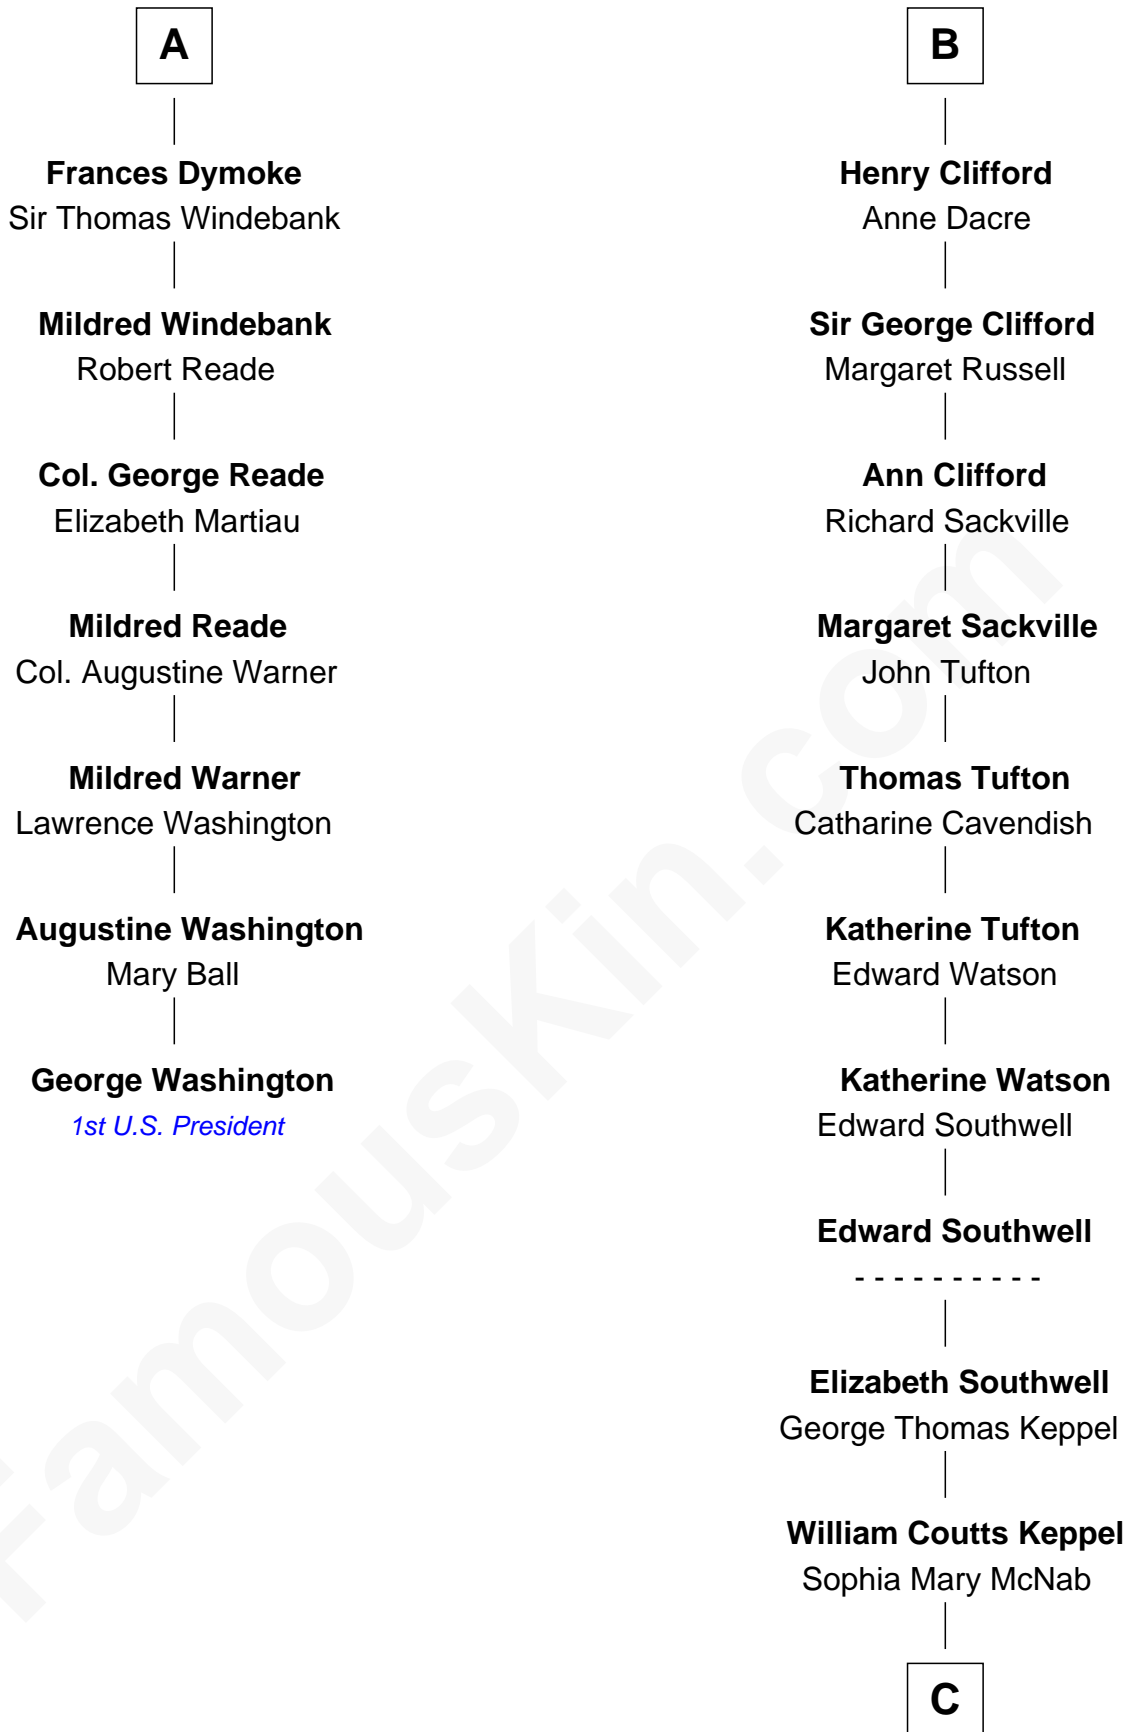

FamousKin.com
Relationship Chart of
George Washington
1st U.S. President

13th cousin 7 times removed of
Camilla Parker Bowles
Queen Consort of the United Kingdom

C

George Keppel

Alice Frederica Edmonstone

Sonia Rosemary Keppel

Roland Calvert Cubitt

Rosalind Maud Cubitt

Bruce Middleton Hope Shand

Camilla Parker Bowles

Queen Consort