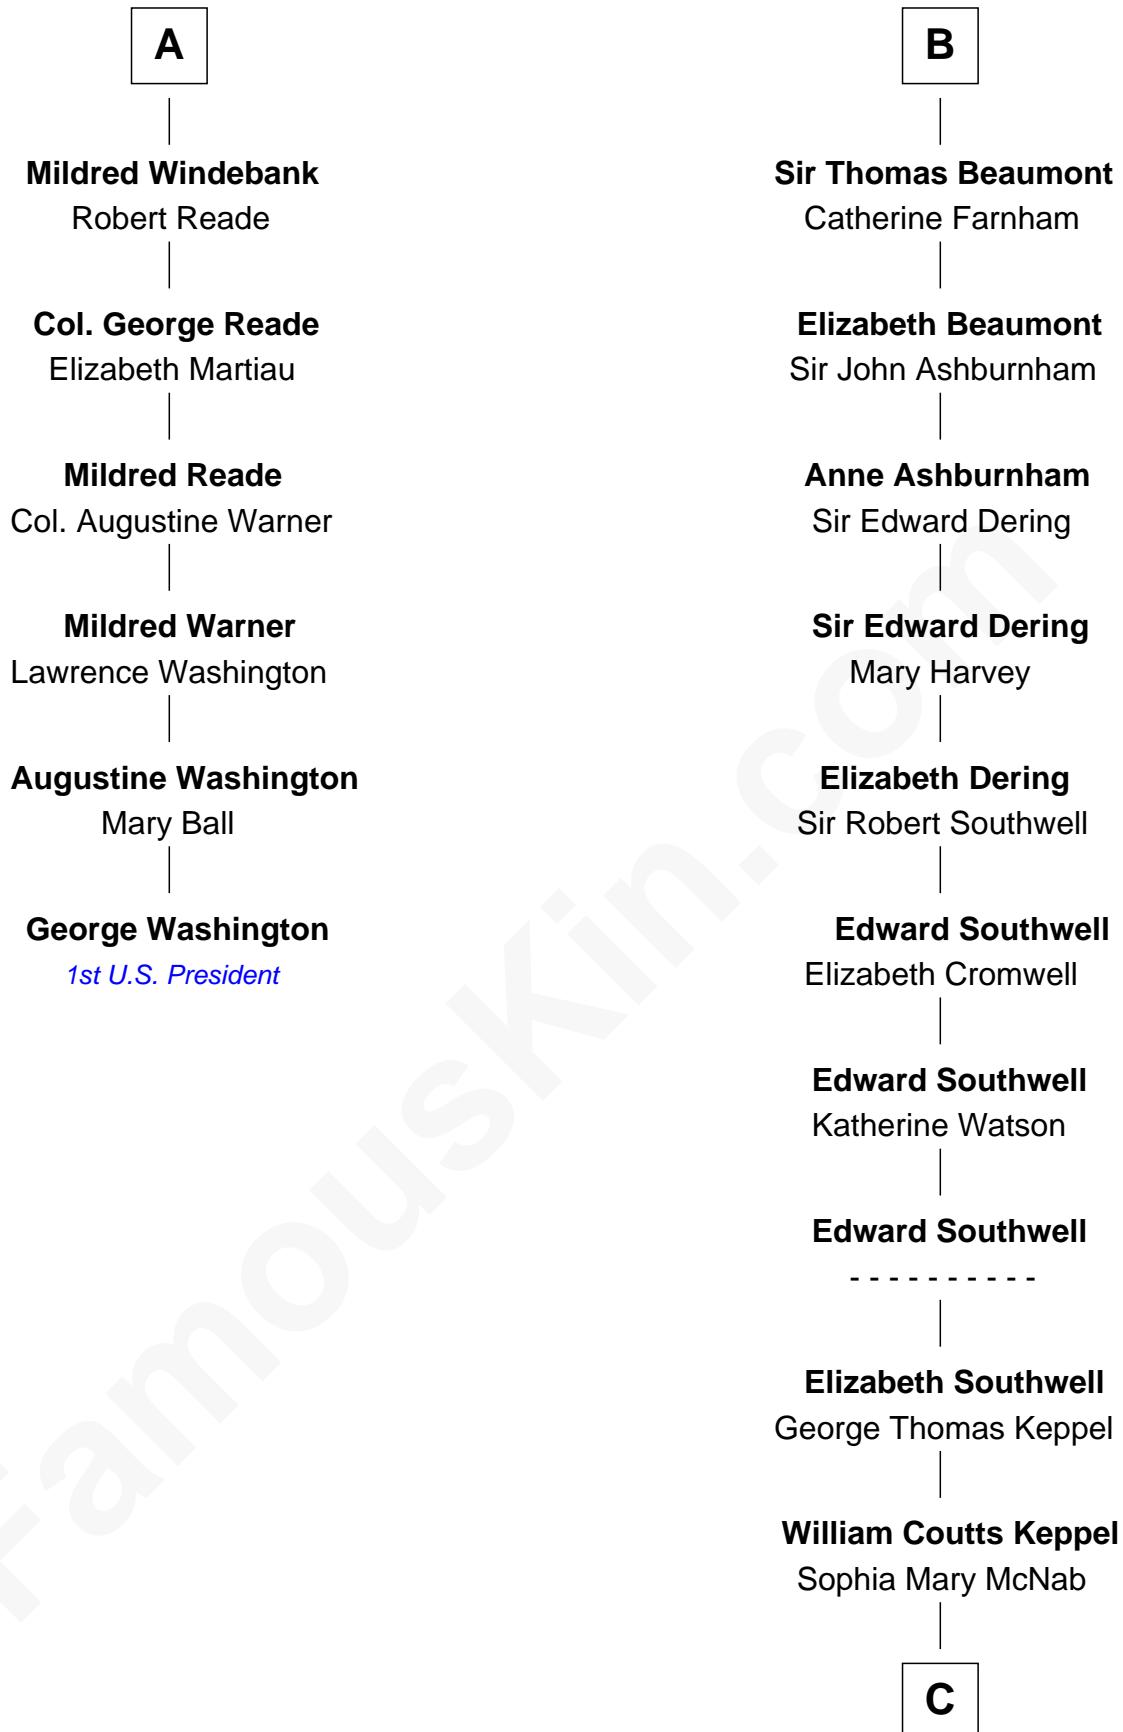

FamousKin.com
Relationship Chart of
George Washington
1st U.S. President

12th cousin 8 times removed of

Camilla Parker Bowles
Queen Consort of the United Kingdom

C

George Keppel

Alice Frederica Edmonstone

Sonia Rosemary Keppel