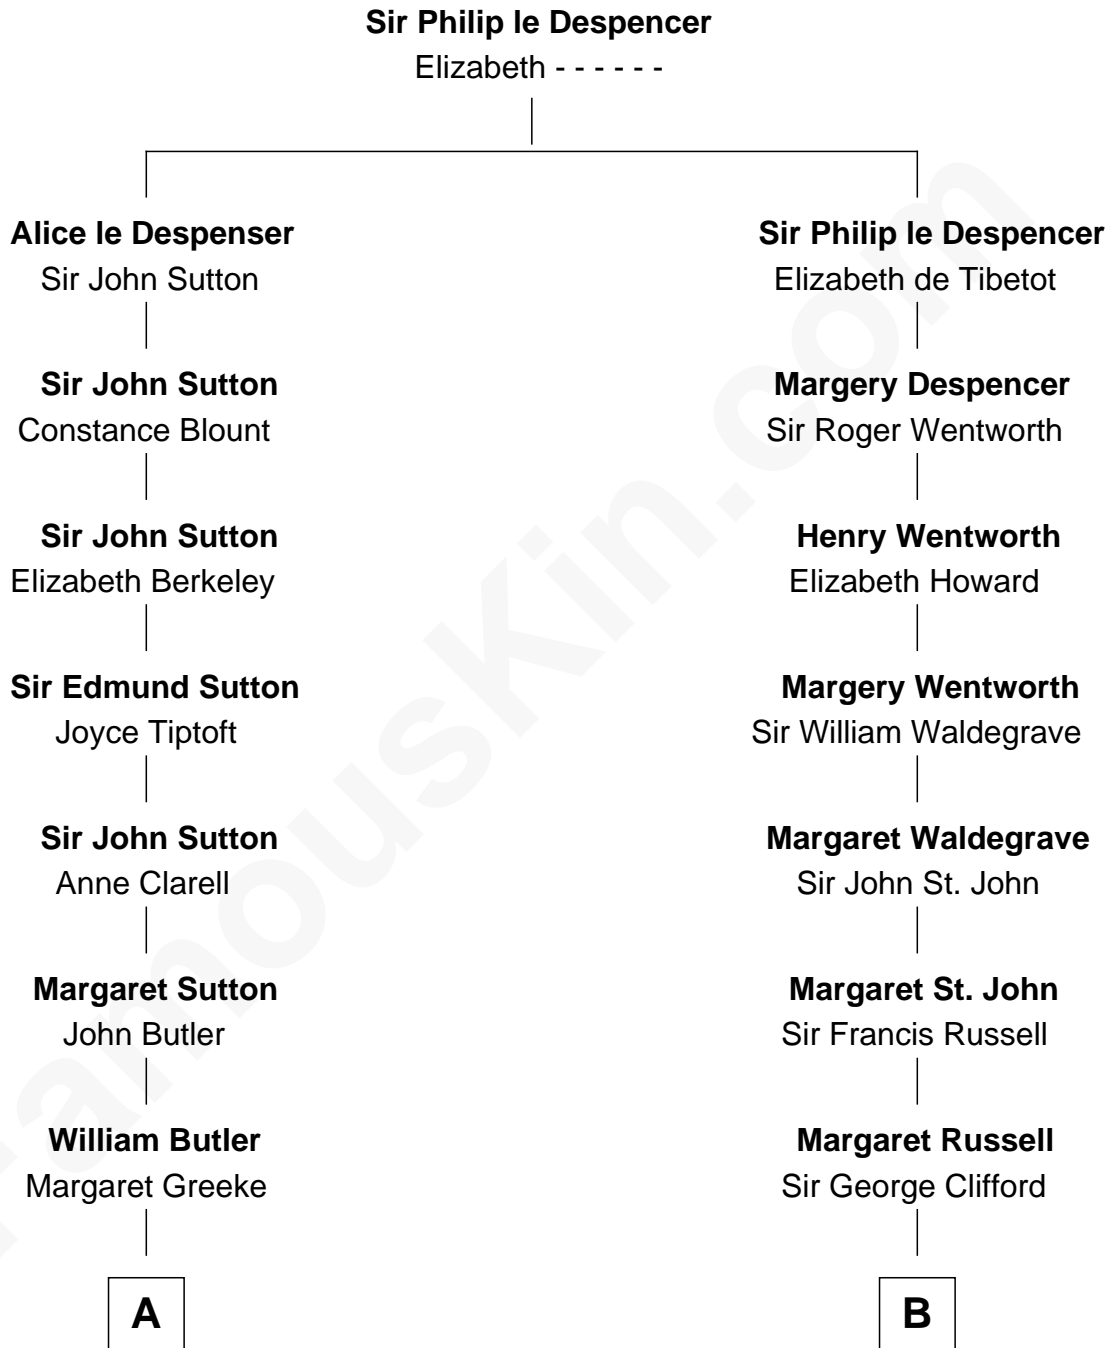

**FamousKin.com**  
**Relationship Chart of**  
**George Washington**  
*1st U.S. President*

12th cousin 6 times removed of

**Camilla Parker Bowles**  
*Queen Consort of the United Kingdom*

C

**Rosalind Maud Cubitt**  
Bruce Middleton Hope Shand

**Camilla Parker Bowles**  
*Queen Consort*

FamousKin.com