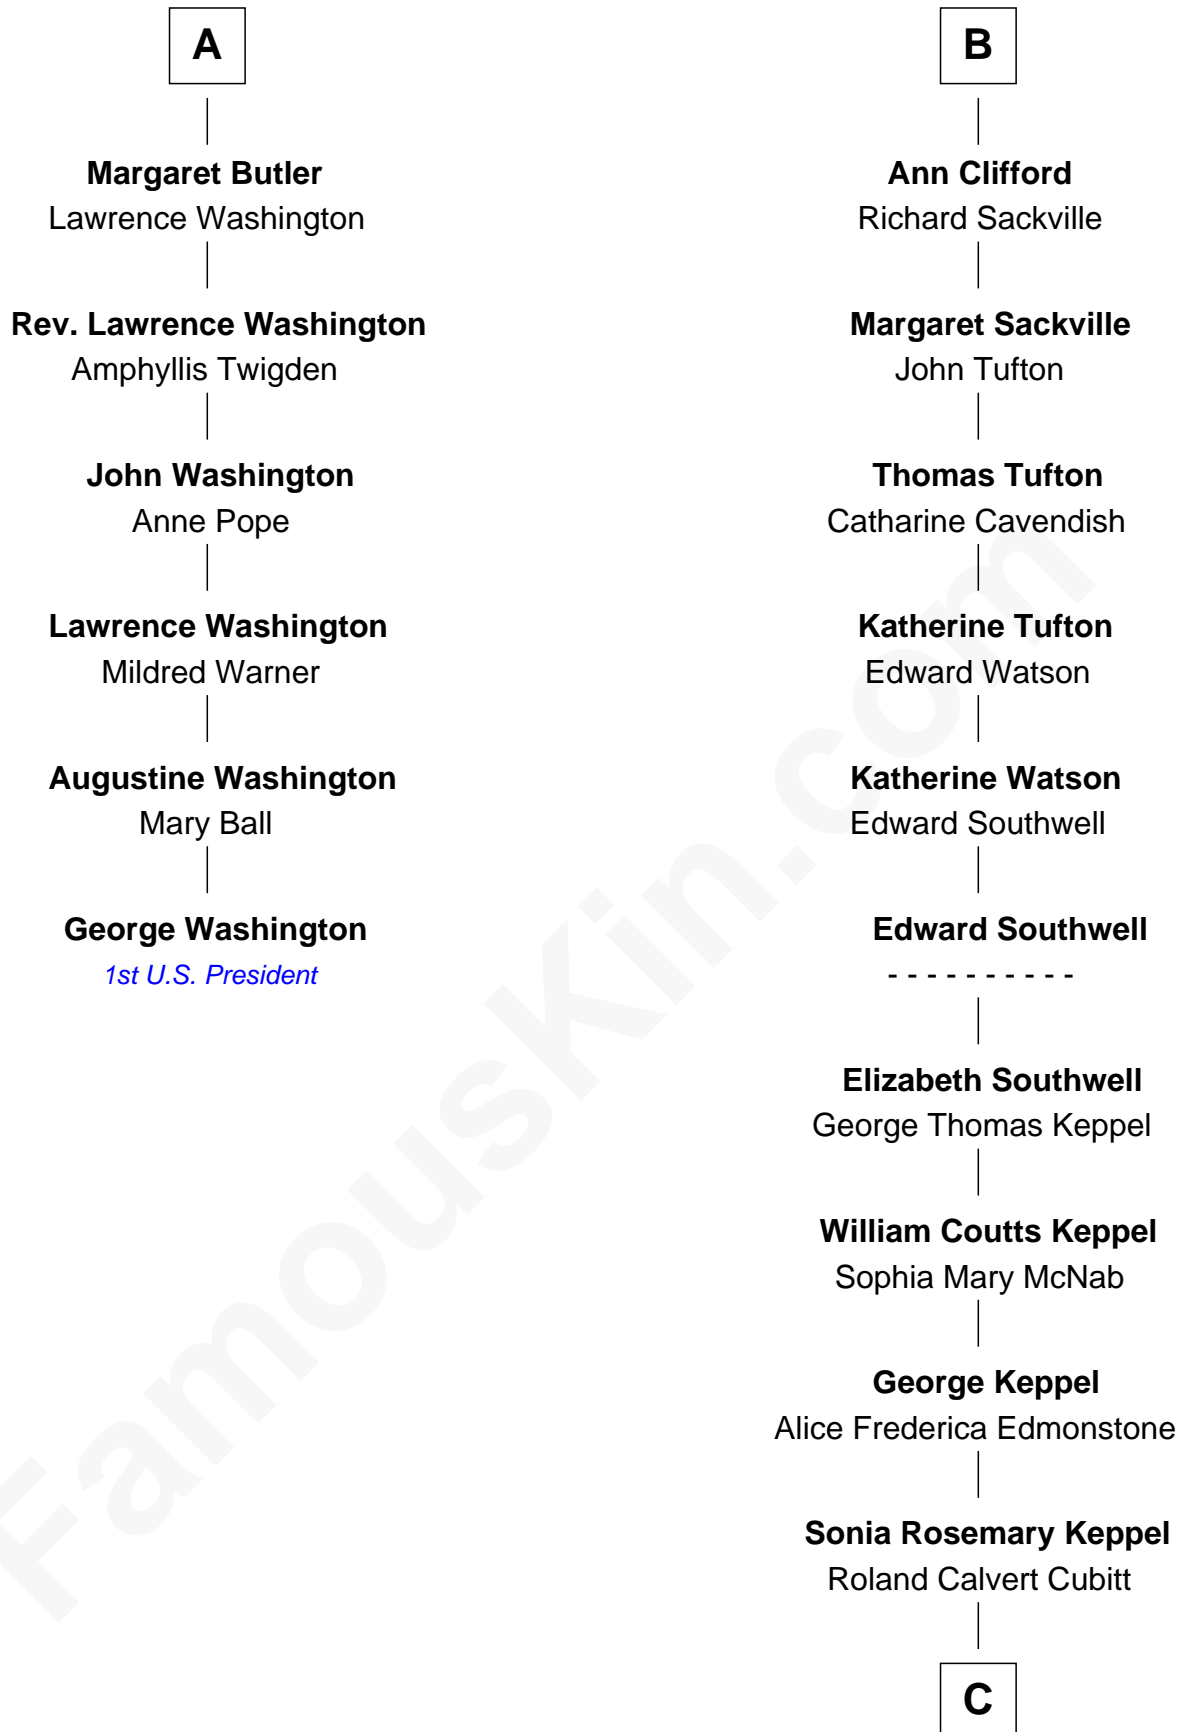

**FamousKin.com**  
**Relationship Chart of**  
**George Washington**  
*1st U.S. President*

12th cousin 6 times removed of

**Camilla Parker Bowles**  
*Queen Consort of the United Kingdom*

C

**Rosalind Maud Cubitt**  
Bruce Middleton Hope Shand

**Camilla Parker Bowles**  
*Queen Consort*

FamousKin.com