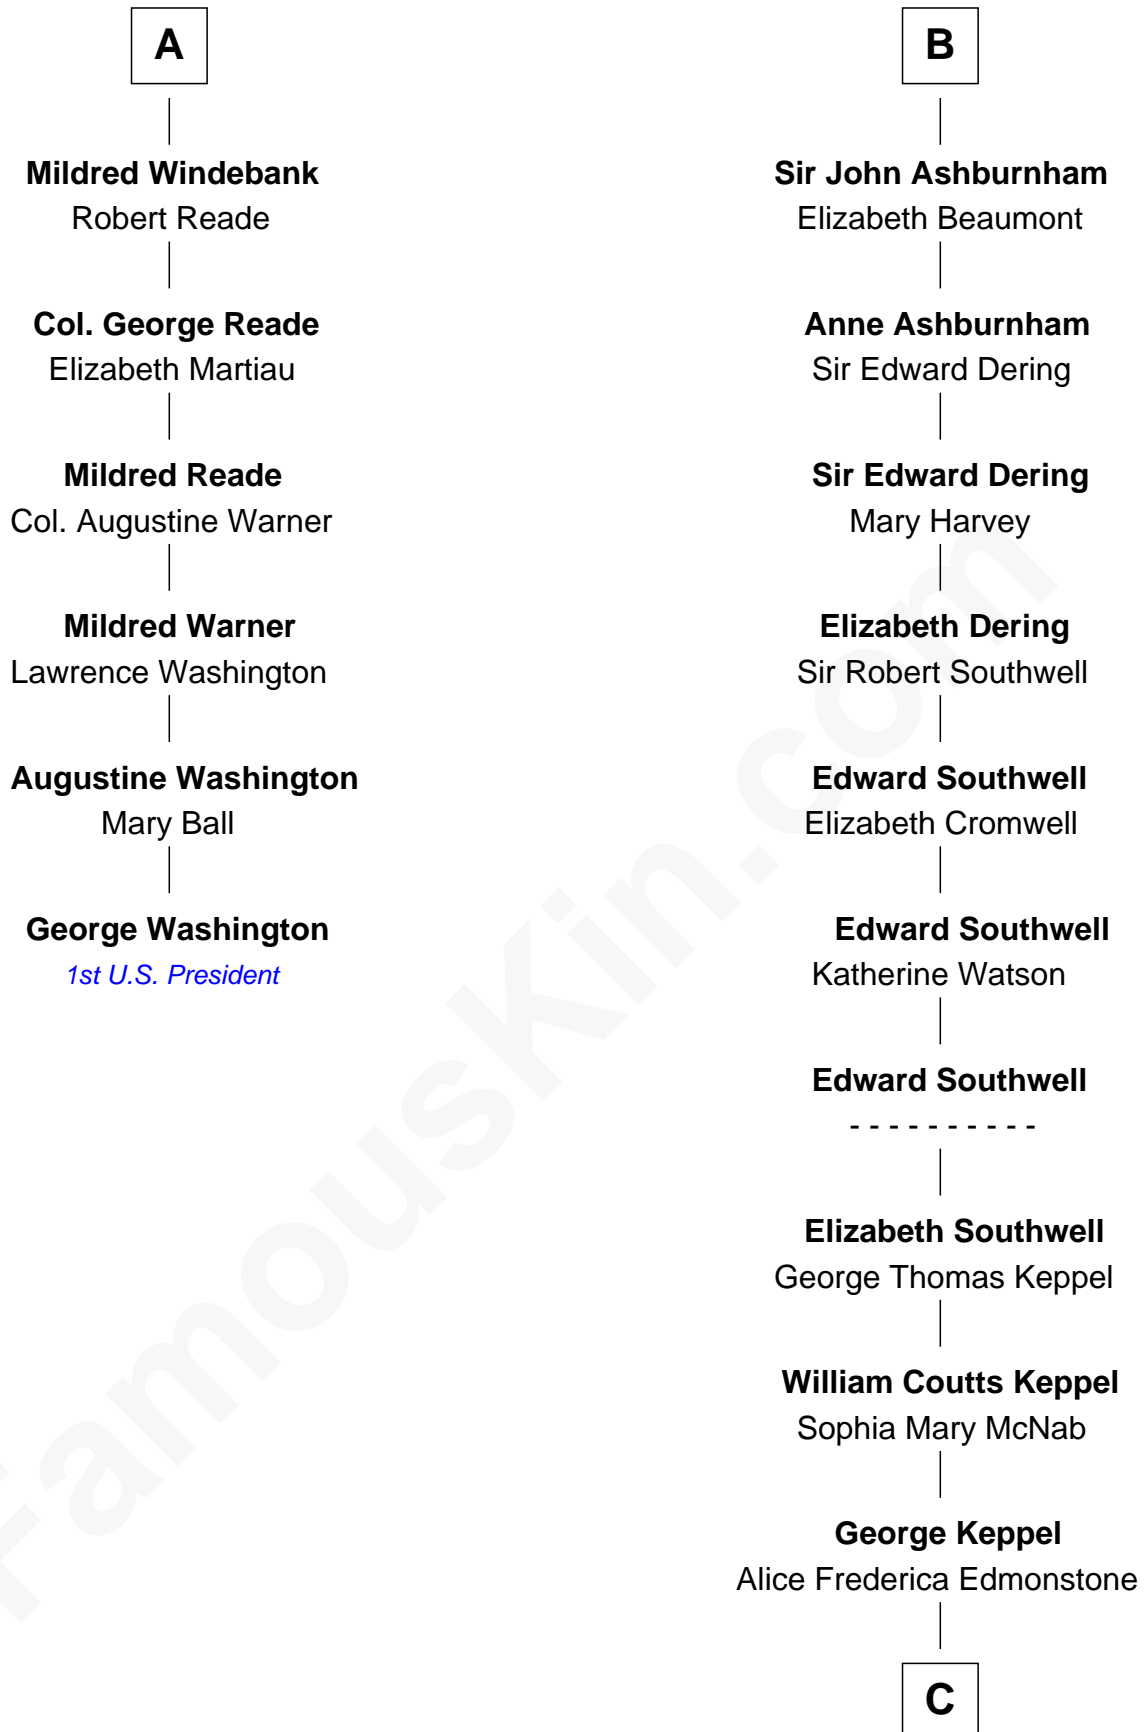

FamousKin.com
Relationship Chart of
George Washington
1st U.S. President

12th cousin 7 times removed of

Camilla Parker Bowles
Queen Consort of the United Kingdom

John de Welles
Maud de Roos

John de Welles
Eleanor de Mowbray

Anne de Welles
James Butler

Eudo de Welles
Maud de Greystoke

James Butler
Joan Beauchamp

Sir Lionel de Welles
Joan de Waterton

Sir Thomas Butler
Anne Hankeford

Margaret de Welles
Sir Thomas Dymoke

Margaret Butler
Sir William Boleyn

Sir Robert Dymoke
Ann Sparrow

Margaret Boleyn
John Sackville

Sir Edward Dymoke
Anne Talboys

Isabel Sackville
John Ashburnham

Frances Dymoke
Sir Thomas Windebank

John Ashburnham
Mary Fane

A

B