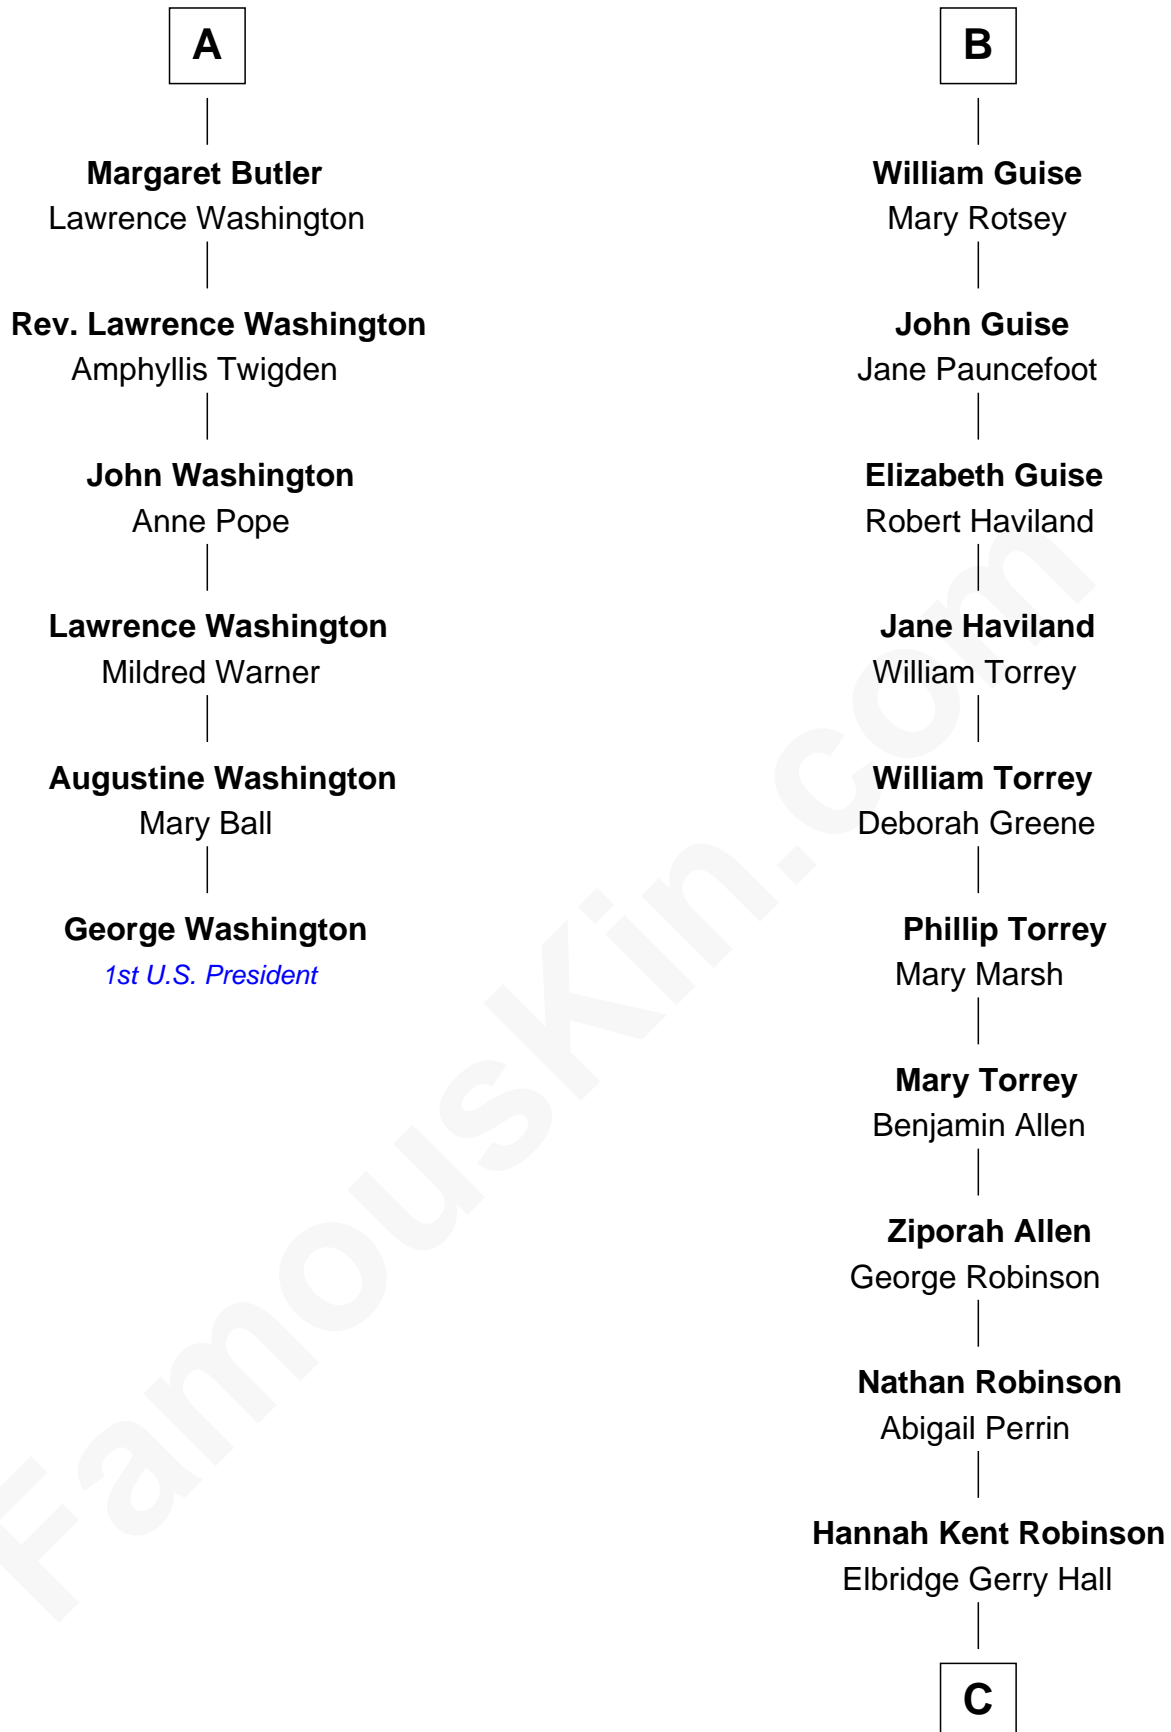

FamousKin.com
Relationship Chart of
George Washington
1st U.S. President

12th cousin 8 times removed of

Raquel Welch
Movie Actress

Sir Maurice de Berkeley
 Eve la Zouche

Thomas de Berkeley
 Katherine de Clyvedon

Sir John Berkeley
 Elizabeth Betteshorne

Elizabeth Berkeley
 Sir John Sutton

Sir Edmund Sutton
 Joyce Tiptoft

Sir John Sutton
 Anne Clarell

Margaret Sutton
 John Butler

William Butler
 Margaret Greeke

A

Maurice de Berkeley
 Margaret - - - - -

Thomas Berkeley
 Catherine Botetourte

Maurice Berkeley
 Johanna Denham

Maurice Berkeley
 Ellen Montfort

Sir William Berkeley
 Anne Stafford

Anne Berkeley
 Sir John Guise

John Guise
 Tacy Grey

B

C

Justin Smith Hall
Sarah Mehitable Stanford

Emery Stanford Hall
Clara Louise Adams

Josephine Sarah Hall
Armando Carlos Tejada

Raquel Welch
aka Raquel Welch