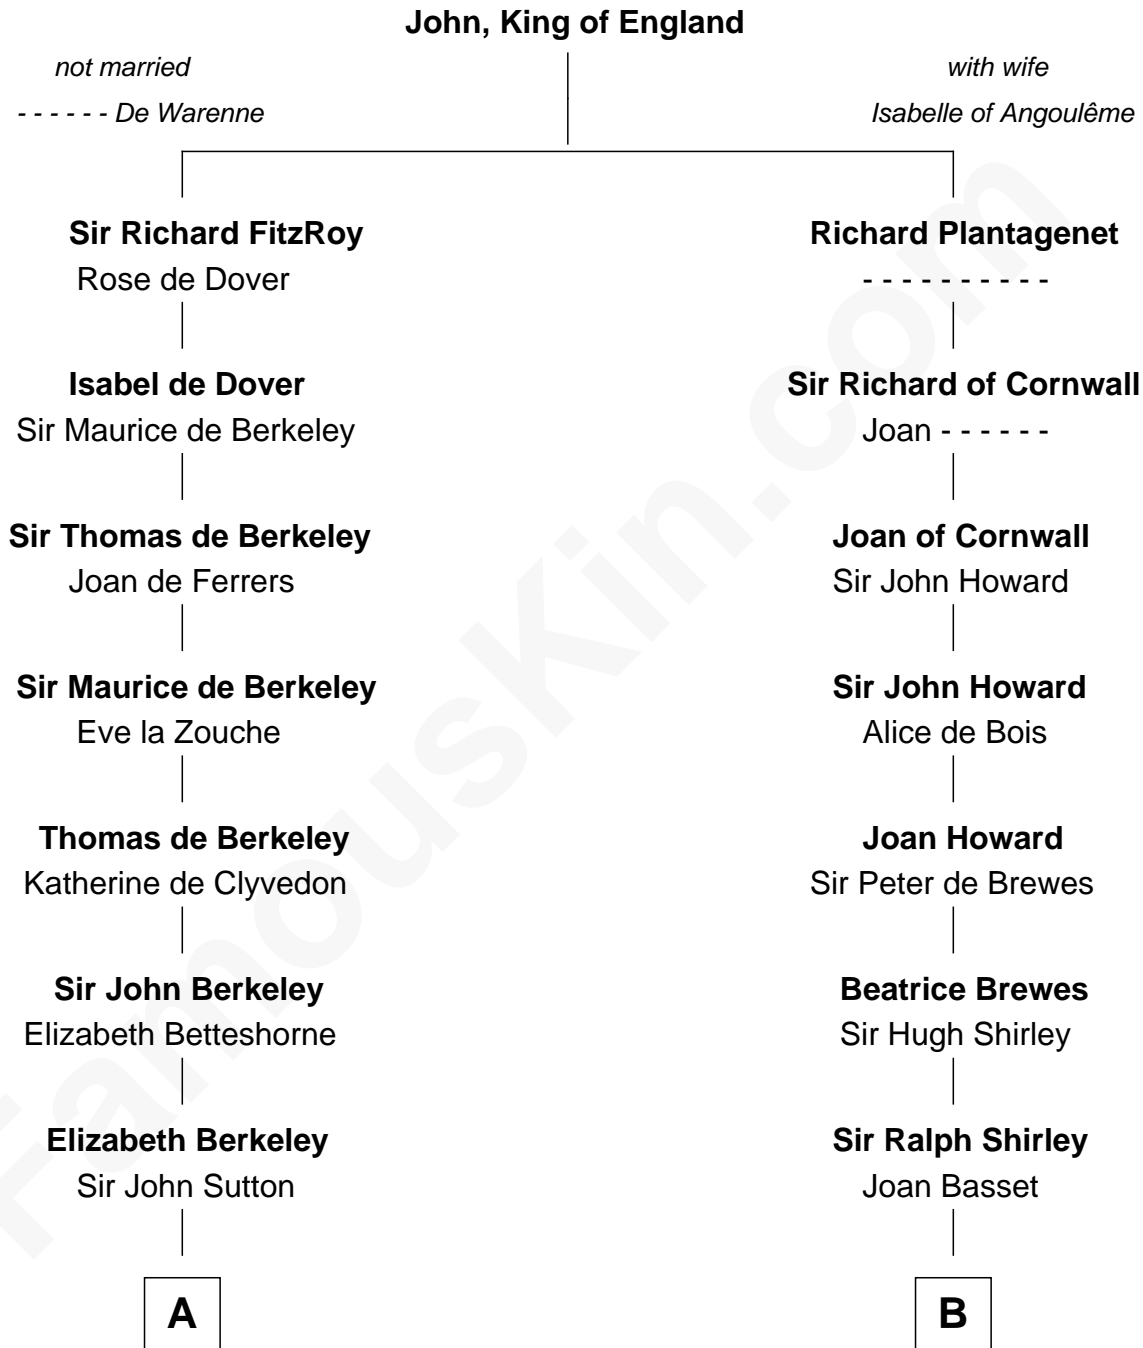

**FamousKin.com**  
**Relationship Chart of**  
**George Washington**  
*1st U.S. President*

16th cousin 5 times removed of  
**Helen (Herron) Taft**  
*First Lady of President William H. Taft*

**C**

**Joanna Wilcockson**

David Welles

**Charity Welles**

Rev. Isaac Clinton

**Maria Clinton**

Ela Collins

**Harriet Anne Collins**

John Williamson Herron

**Helen (Herron) Taft**

*First Lady of William H. Taft*