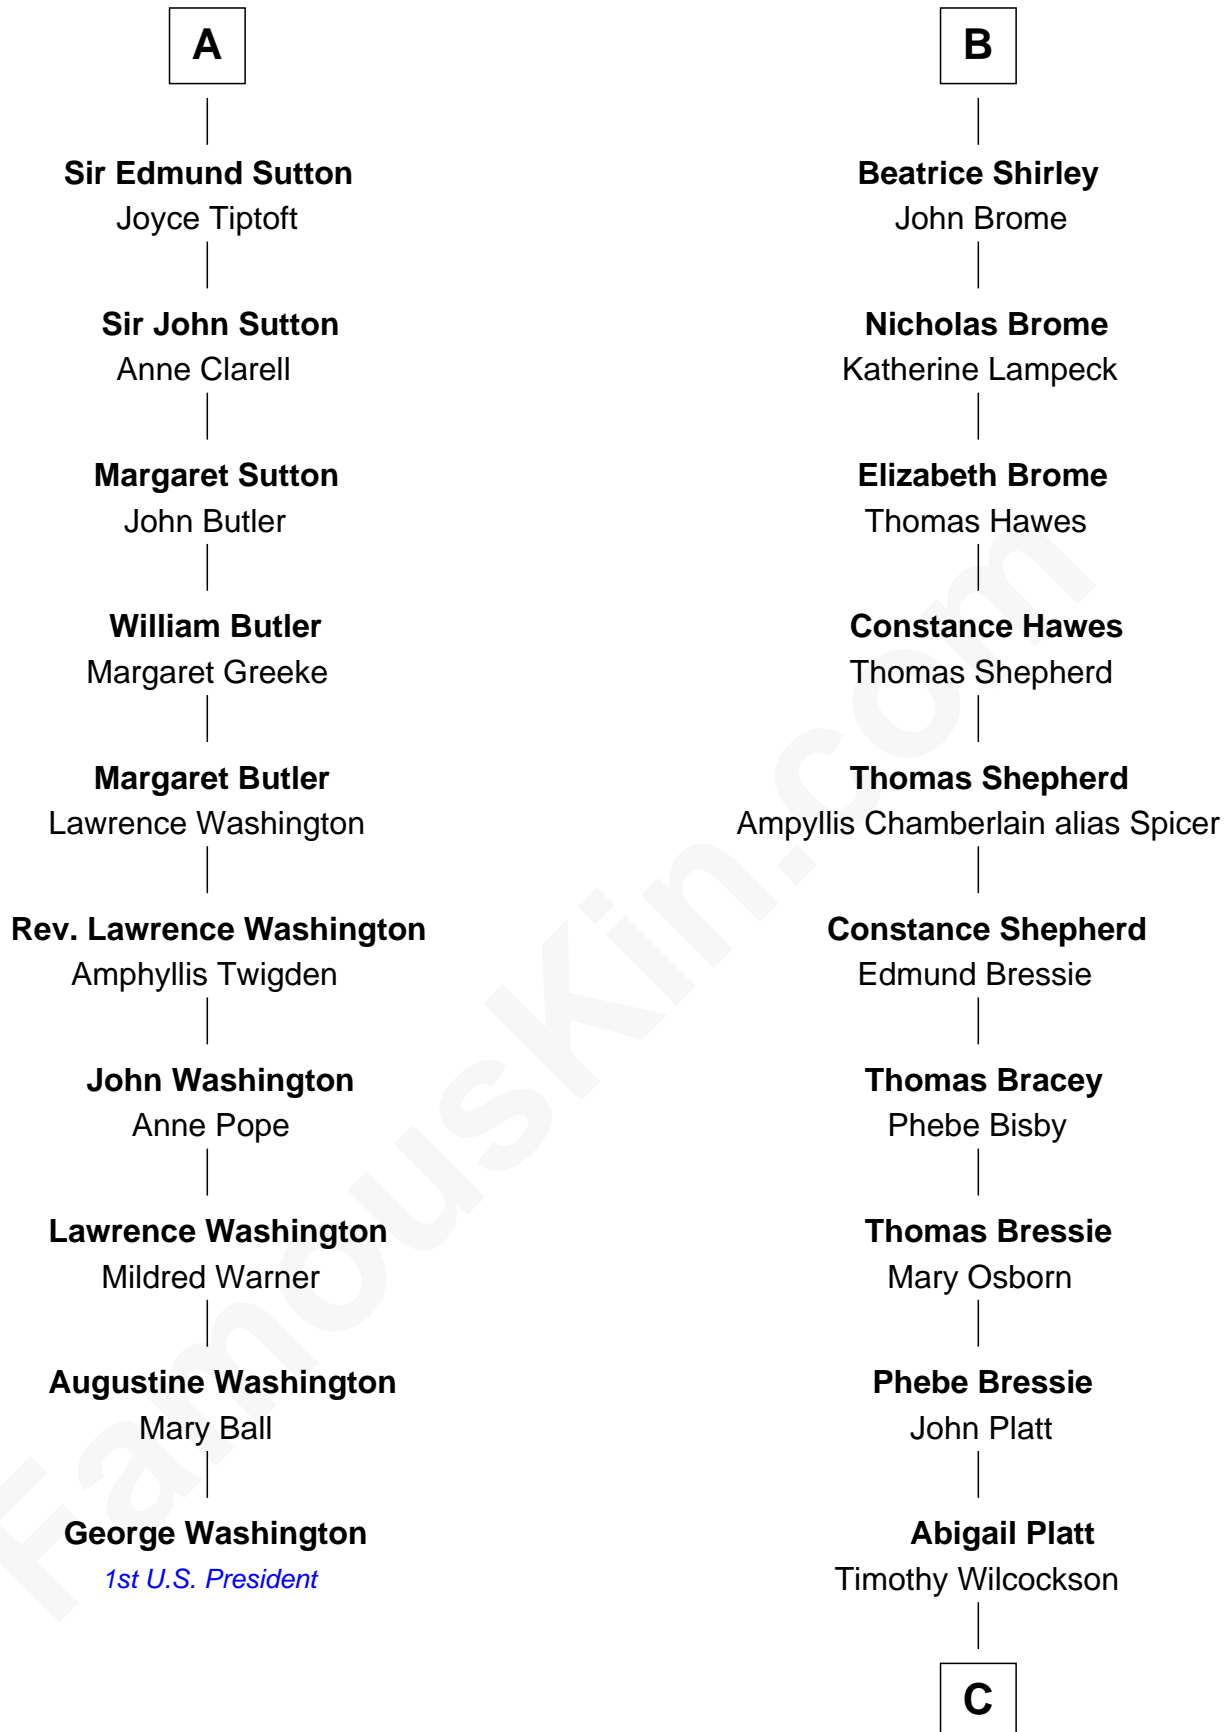

**FamousKin.com**  
**Relationship Chart of**  
**George Washington**  
*1st U.S. President*

16th cousin 5 times removed of  
**Helen (Herron) Taft**  
*First Lady of President William H. Taft*

**C**

**Joanna Wilcockson**

David Welles

**Charity Welles**

Rev. Isaac Clinton

**Maria Clinton**

Ela Collins

**Harriet Anne Collins**

John Williamson Herron

**Helen (Herron) Taft**

*First Lady of William H. Taft*