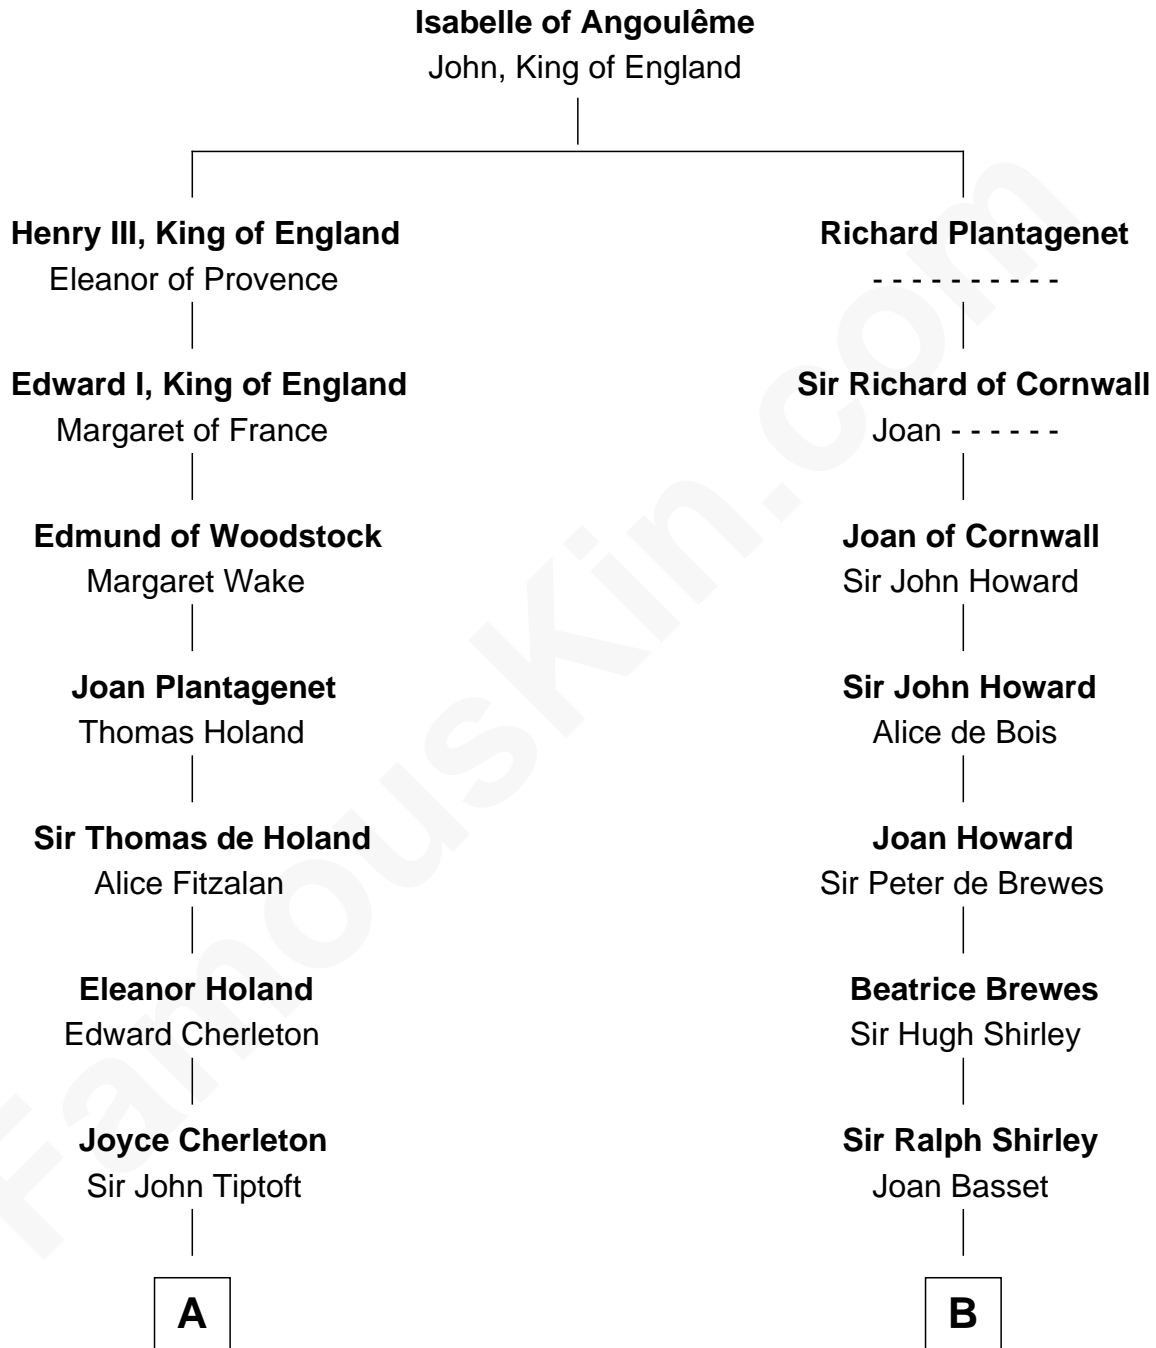

FamousKin.com
Relationship Chart of
George Washington
1st U.S. President

16th cousin 5 times removed of

Helen (Herron) Taft
First Lady of President William H. Taft

C

Joanna Wilcockson

David Welles

Charity Welles

Rev. Isaac Clinton

Maria Clinton

Ela Collins

Harriet Anne Collins

John Williamson Herron

Helen (Herron) Taft

First Lady of William H. Taft