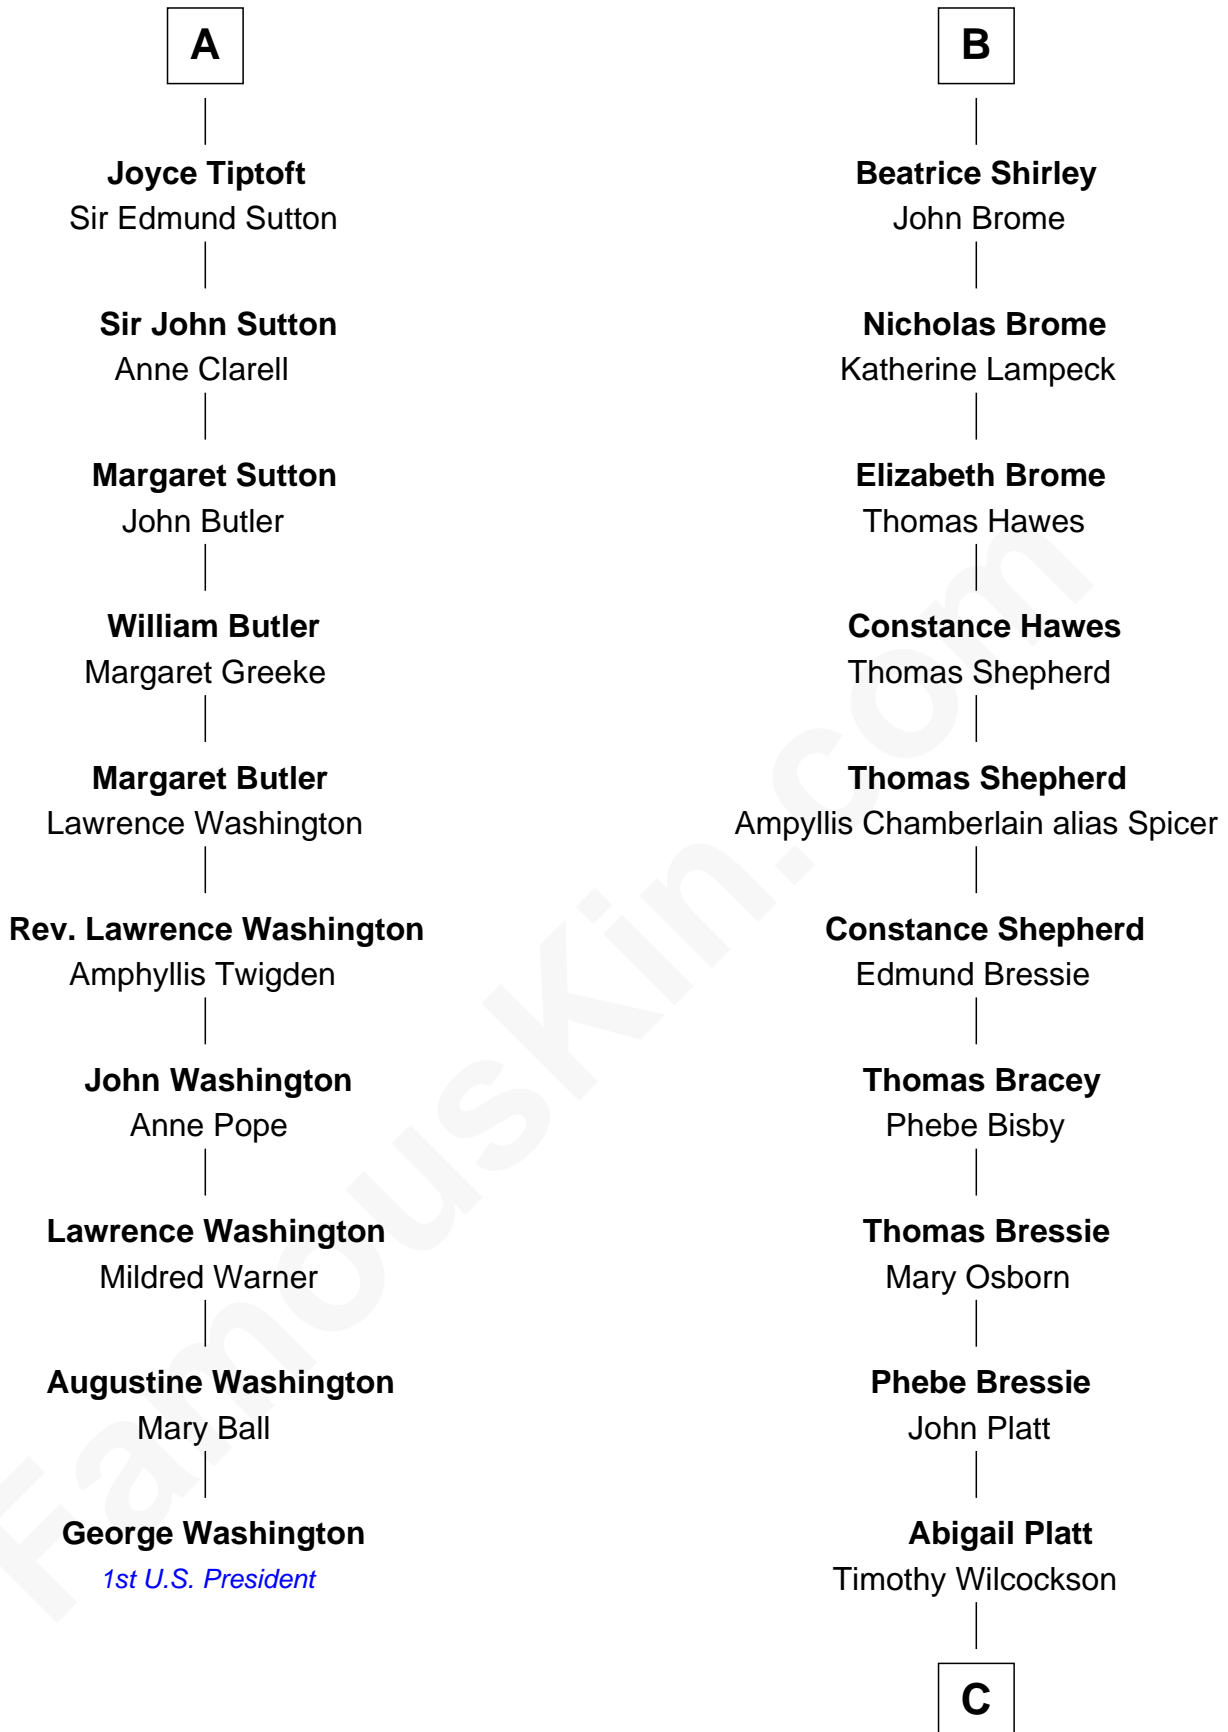

FamousKin.com
Relationship Chart of
George Washington
1st U.S. President

16th cousin 5 times removed of

Helen (Herron) Taft
First Lady of President William H. Taft

C

Joanna Wilcockson

David Welles

Charity Welles

Rev. Isaac Clinton

Maria Clinton

Ela Collins

Harriet Anne Collins

John Williamson Herron

Helen (Herron) Taft

First Lady of William H. Taft