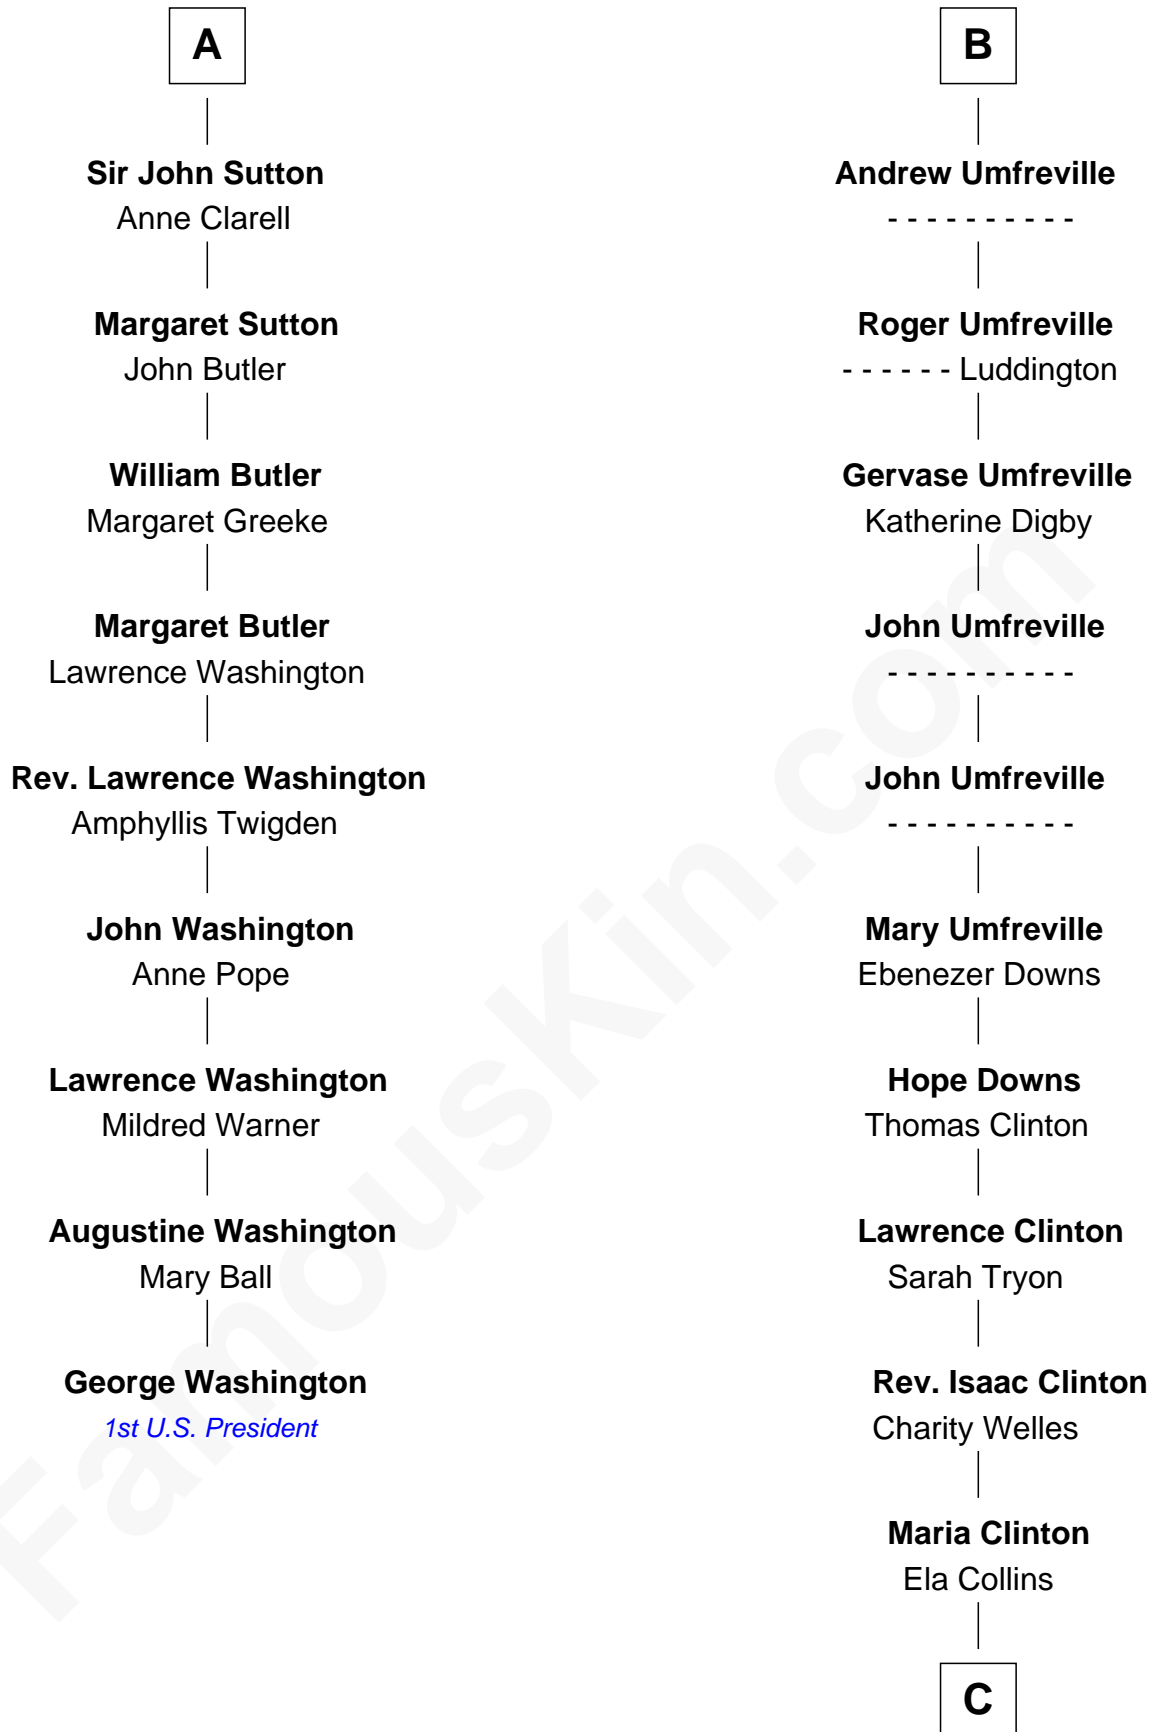

**FamousKin.com**  
**Relationship Chart of**  
**George Washington**  
*1st U.S. President*

**15th cousin 3 times removed of**  
**Helen (Herron) Taft**  
*First Lady of President William H. Taft*

C

Harriet Anne Collins  
John Williamson Herron

Helen (Herron) Taft  
*First Lady of William H. Taft*

FamousKin.com