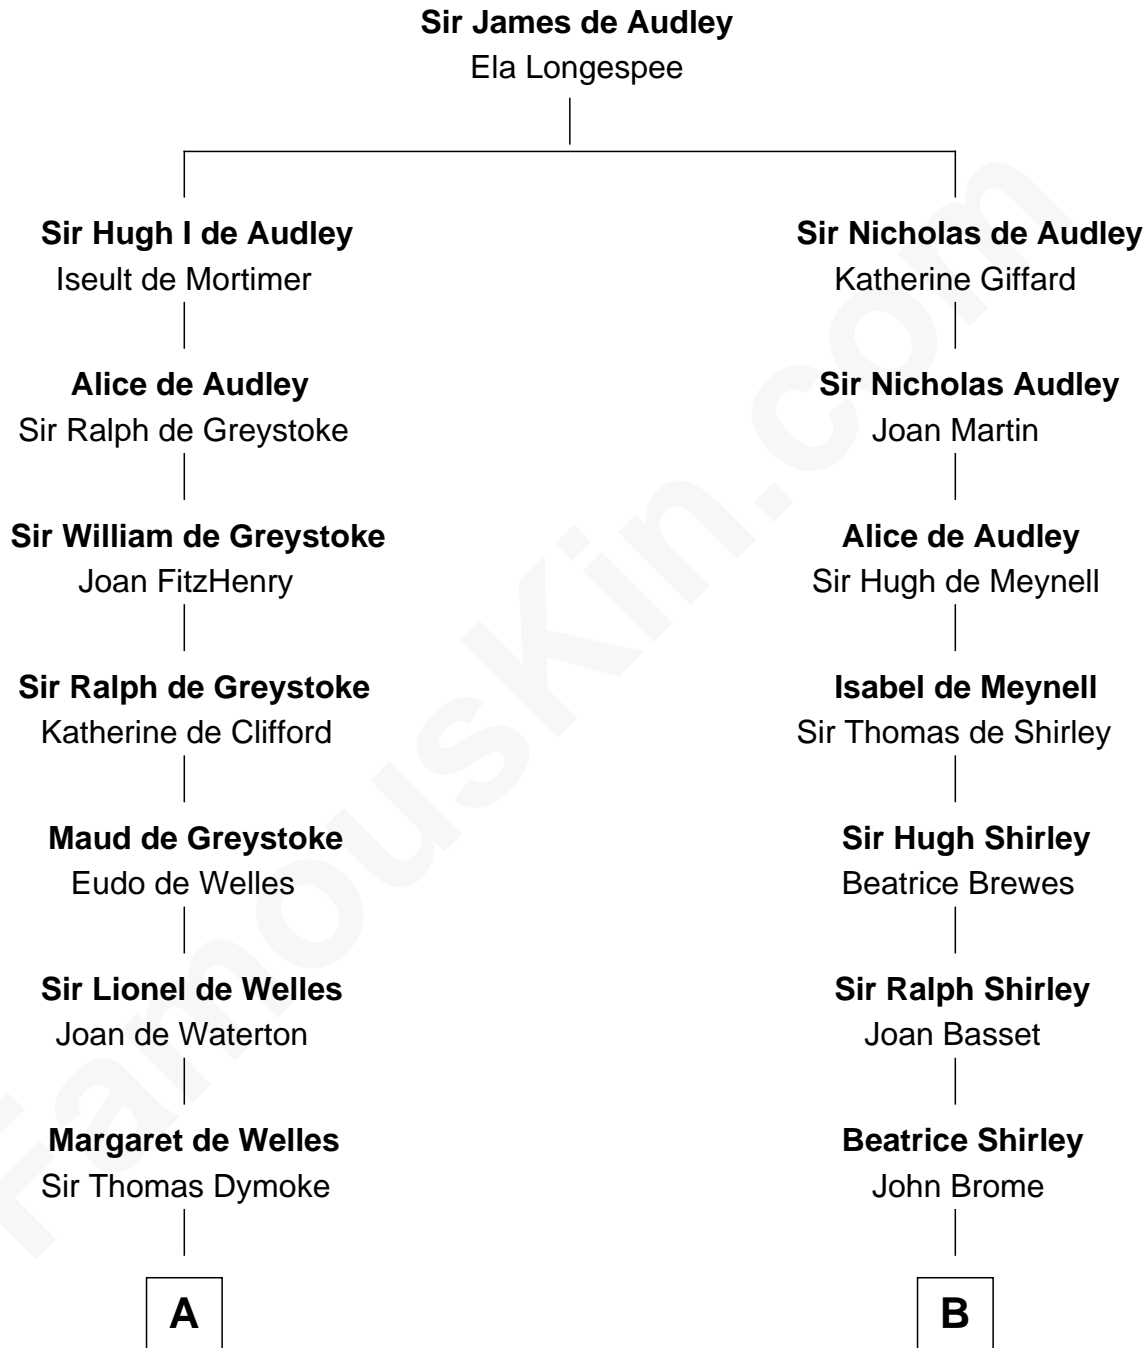

FamousKin.com
Relationship Chart of
George Washington
1st U.S. President

15th cousin 5 times removed of

Helen (Herron) Taft
First Lady of President William H. Taft

C

Charity Welles
Rev. Isaac Clinton

Maria Clinton
Ela Collins

Harriet Anne Collins
John Williamson Herron

Helen (Herron) Taft
First Lady of William H. Taft