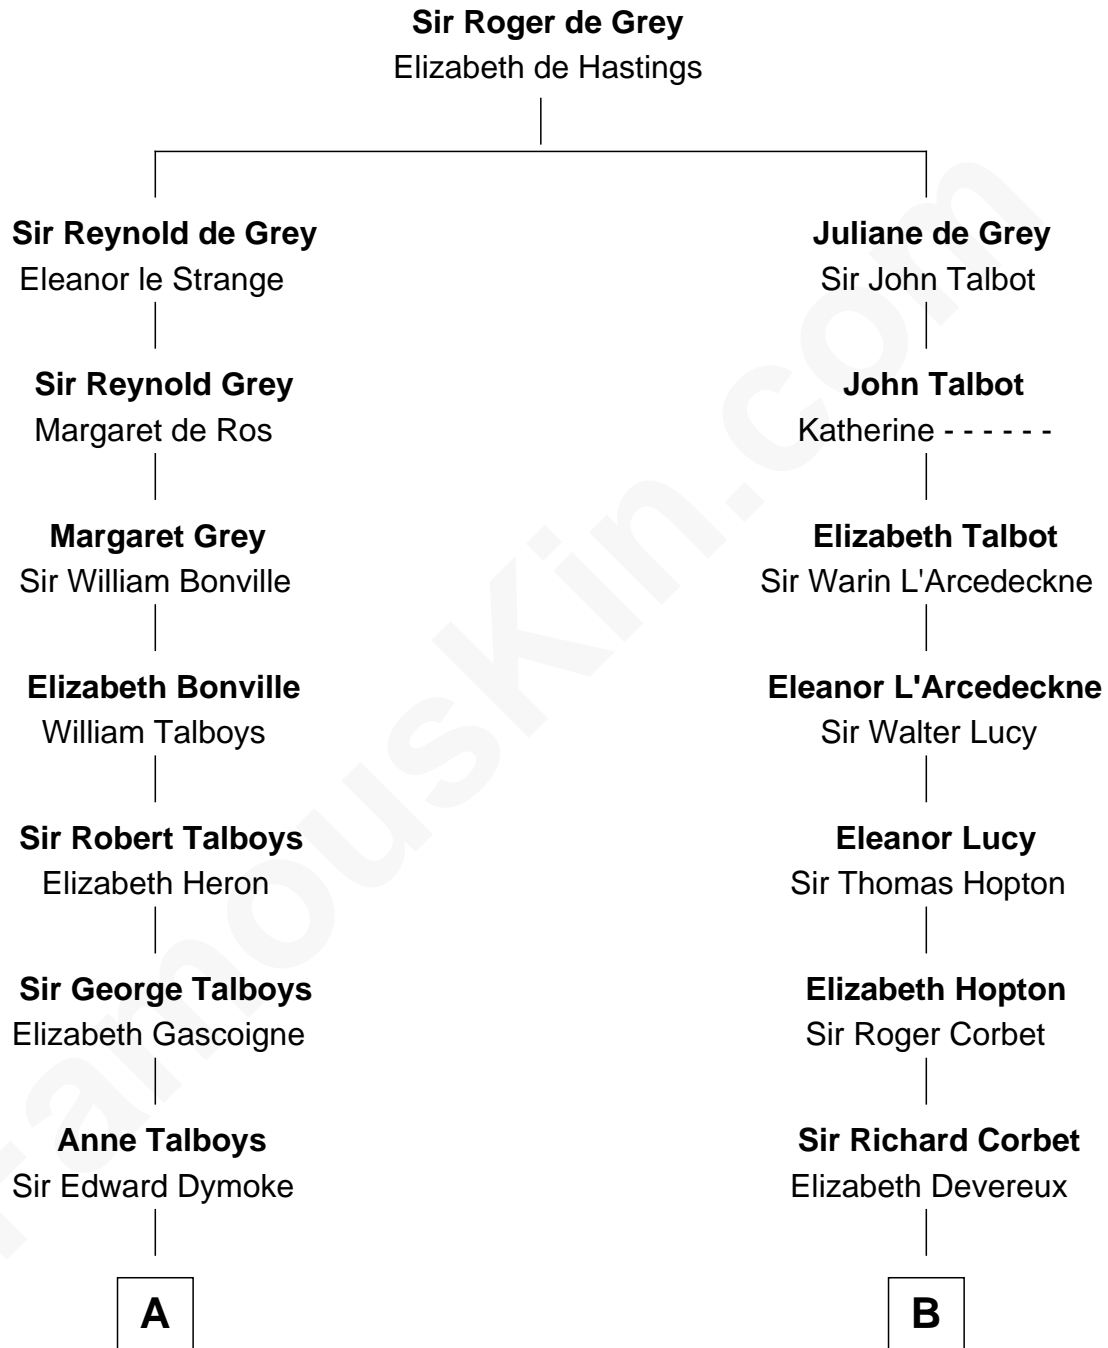

FamousKin.com
Relationship Chart of
George Washington
1st U.S. President

13th cousin 6 times removed of
Grover Cleveland
22nd and 24th U.S. President

C

William Cleveland

Margaret Falley

Rev. Richard Falley Cleveland

Ann Neal

Grover Cleveland

22nd and 24th U.S. President

FamousKin.com