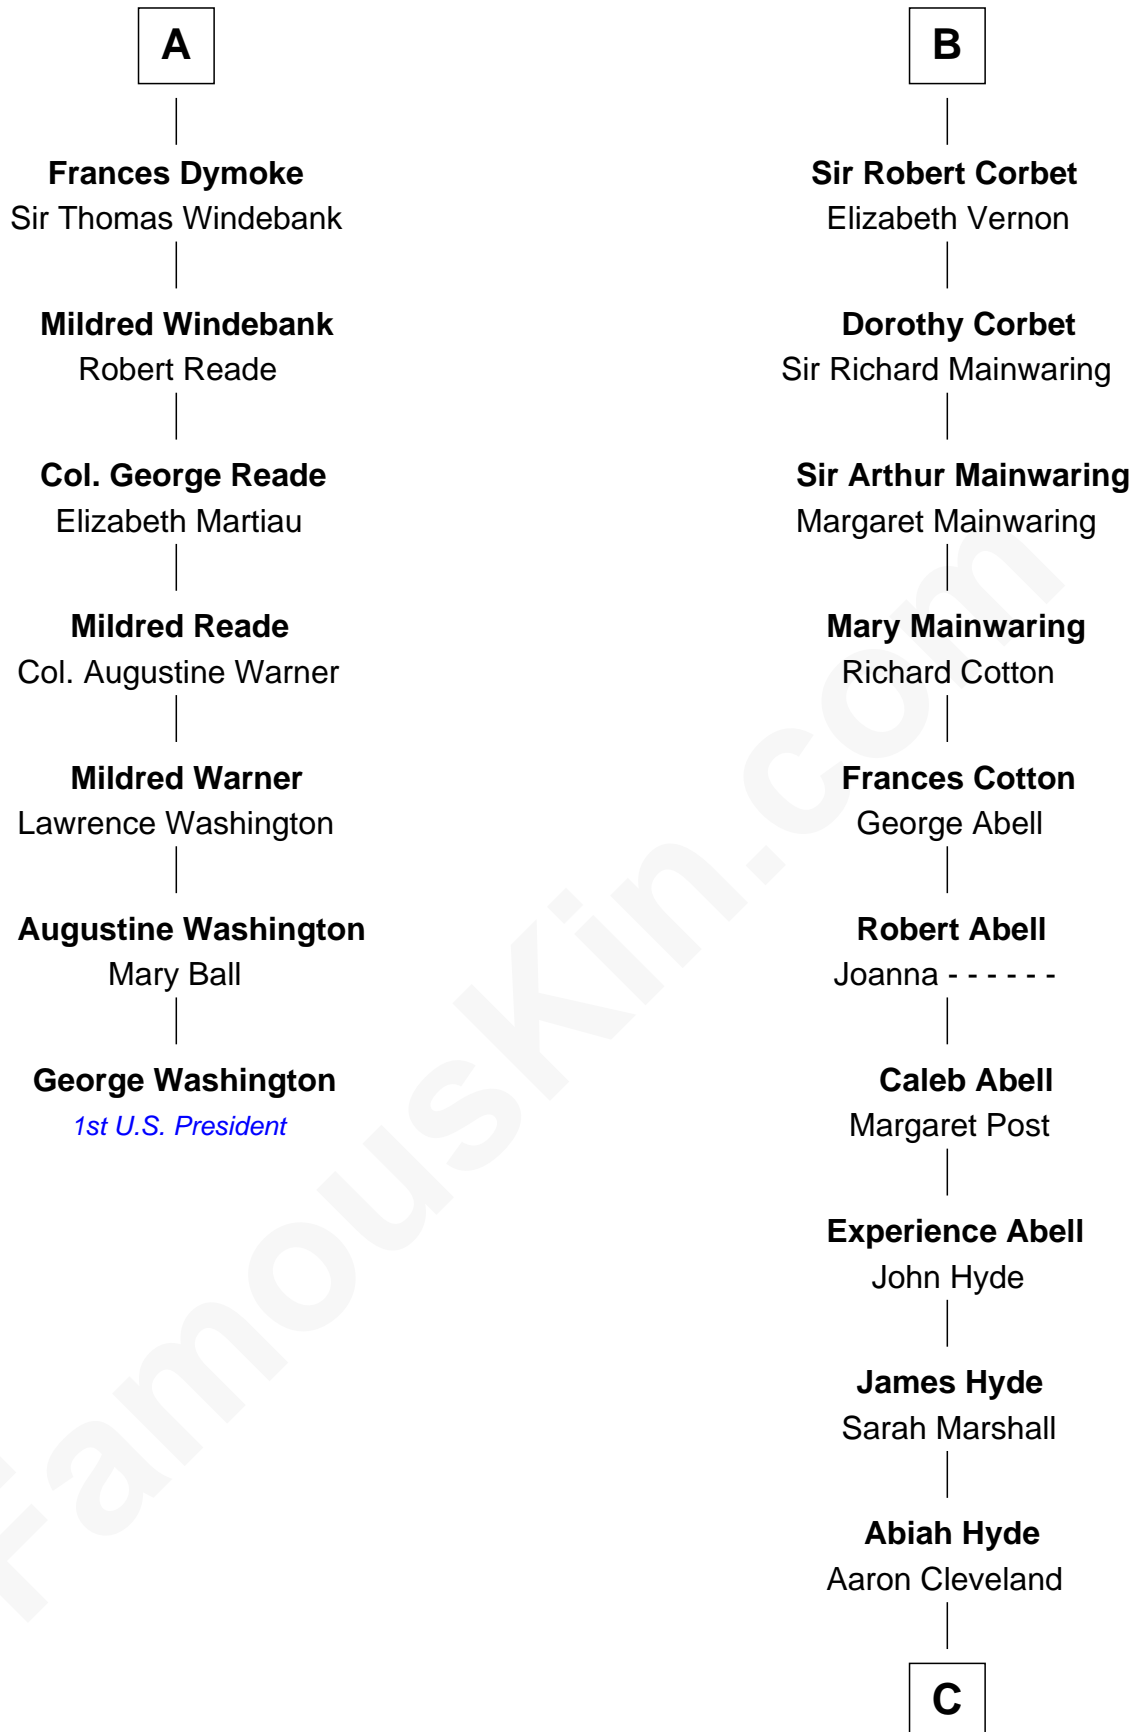

FamousKin.com
Relationship Chart of
George Washington
1st U.S. President

13th cousin 6 times removed of
Grover Cleveland
22nd and 24th U.S. President

C

William Cleveland

Margaret Falley

Rev. Richard Falley Cleveland

Ann Neal

Grover Cleveland

22nd and 24th U.S. President

FamousKin.com