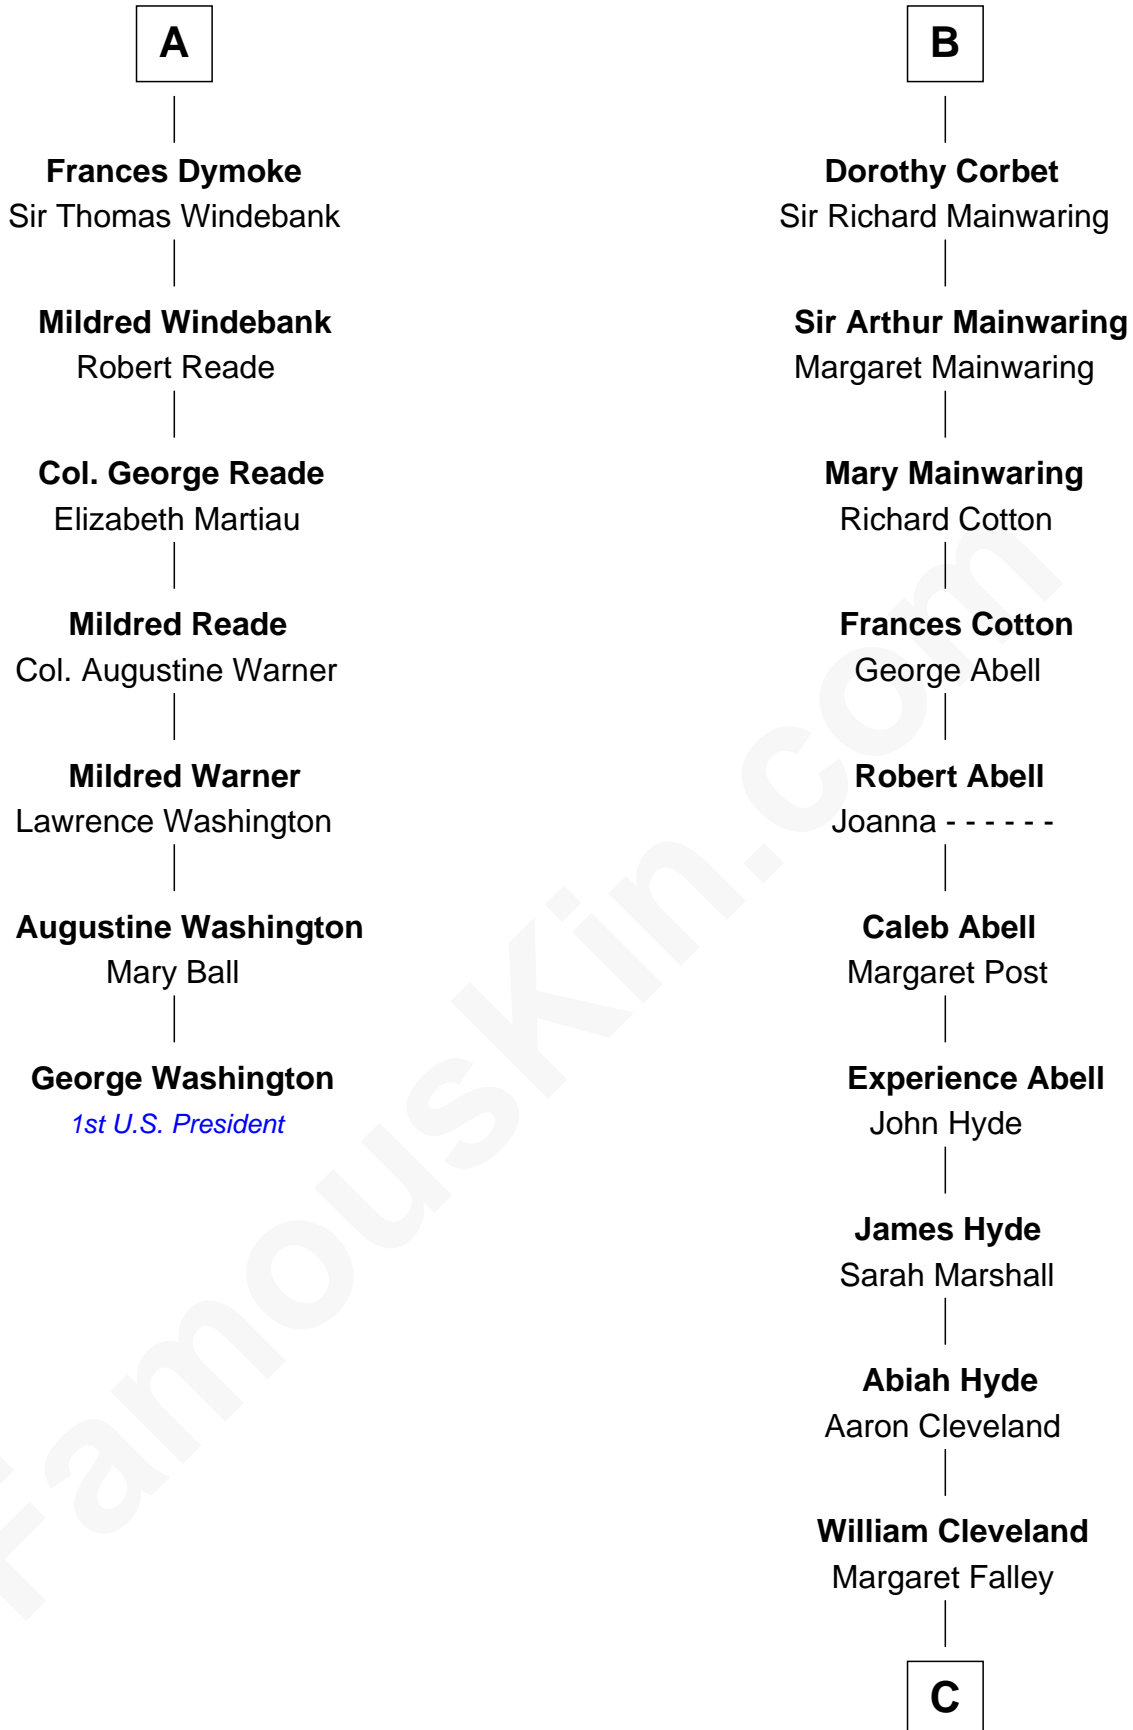

**FamousKin.com**  
**Relationship Chart of**  
**George Washington**  
*1st U.S. President*

**13th cousin 5 times removed of**  
**Grover Cleveland**  
*22nd and 24th U.S. President*

**C**

Rev. Richard Falley Cleveland

Ann Neal

**Grover Cleveland**

*22nd and 24th U.S. President*

FamousKin.com