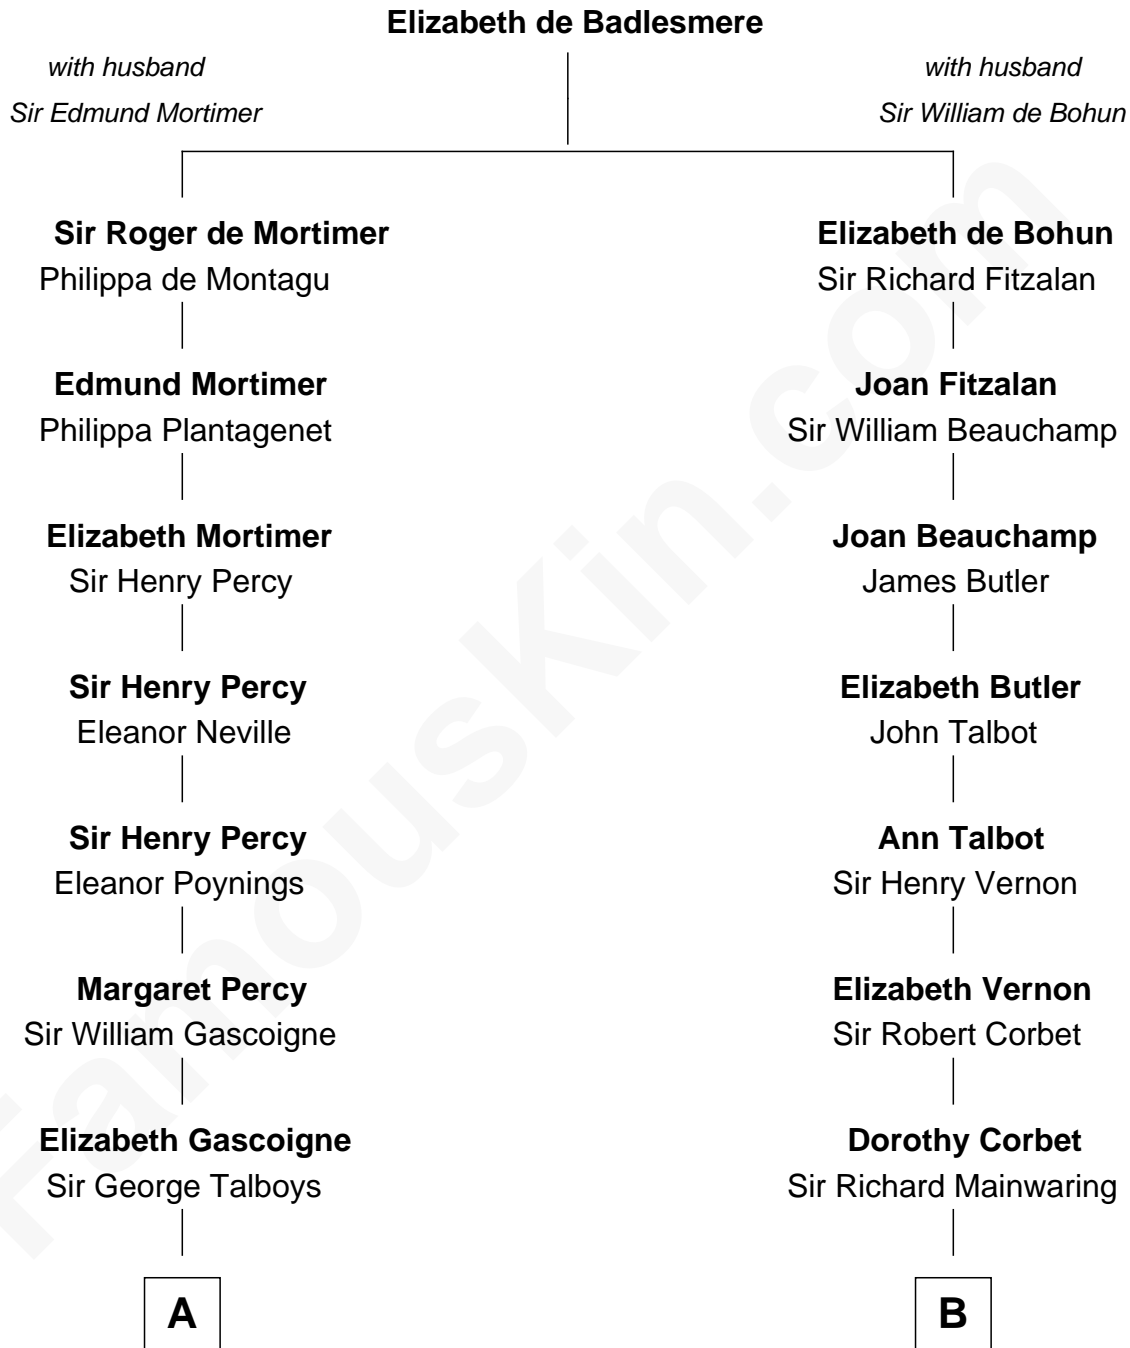

FamousKin.com
Relationship Chart of
George Washington
1st U.S. President

14th cousin 3 times removed of
Grover Cleveland
22nd and 24th U.S. President

A

Anne Talboys
Sir Edward Dymoke

Frances Dymoke
Sir Thomas Windebank

Mildred Windebank
Robert Reade

Col. George Reade
Elizabeth Martiau

Mildred Reade
Col. Augustine Warner

Mildred Warner
Lawrence Washington

Augustine Washington
Mary Ball

George Washington
1st U.S. President