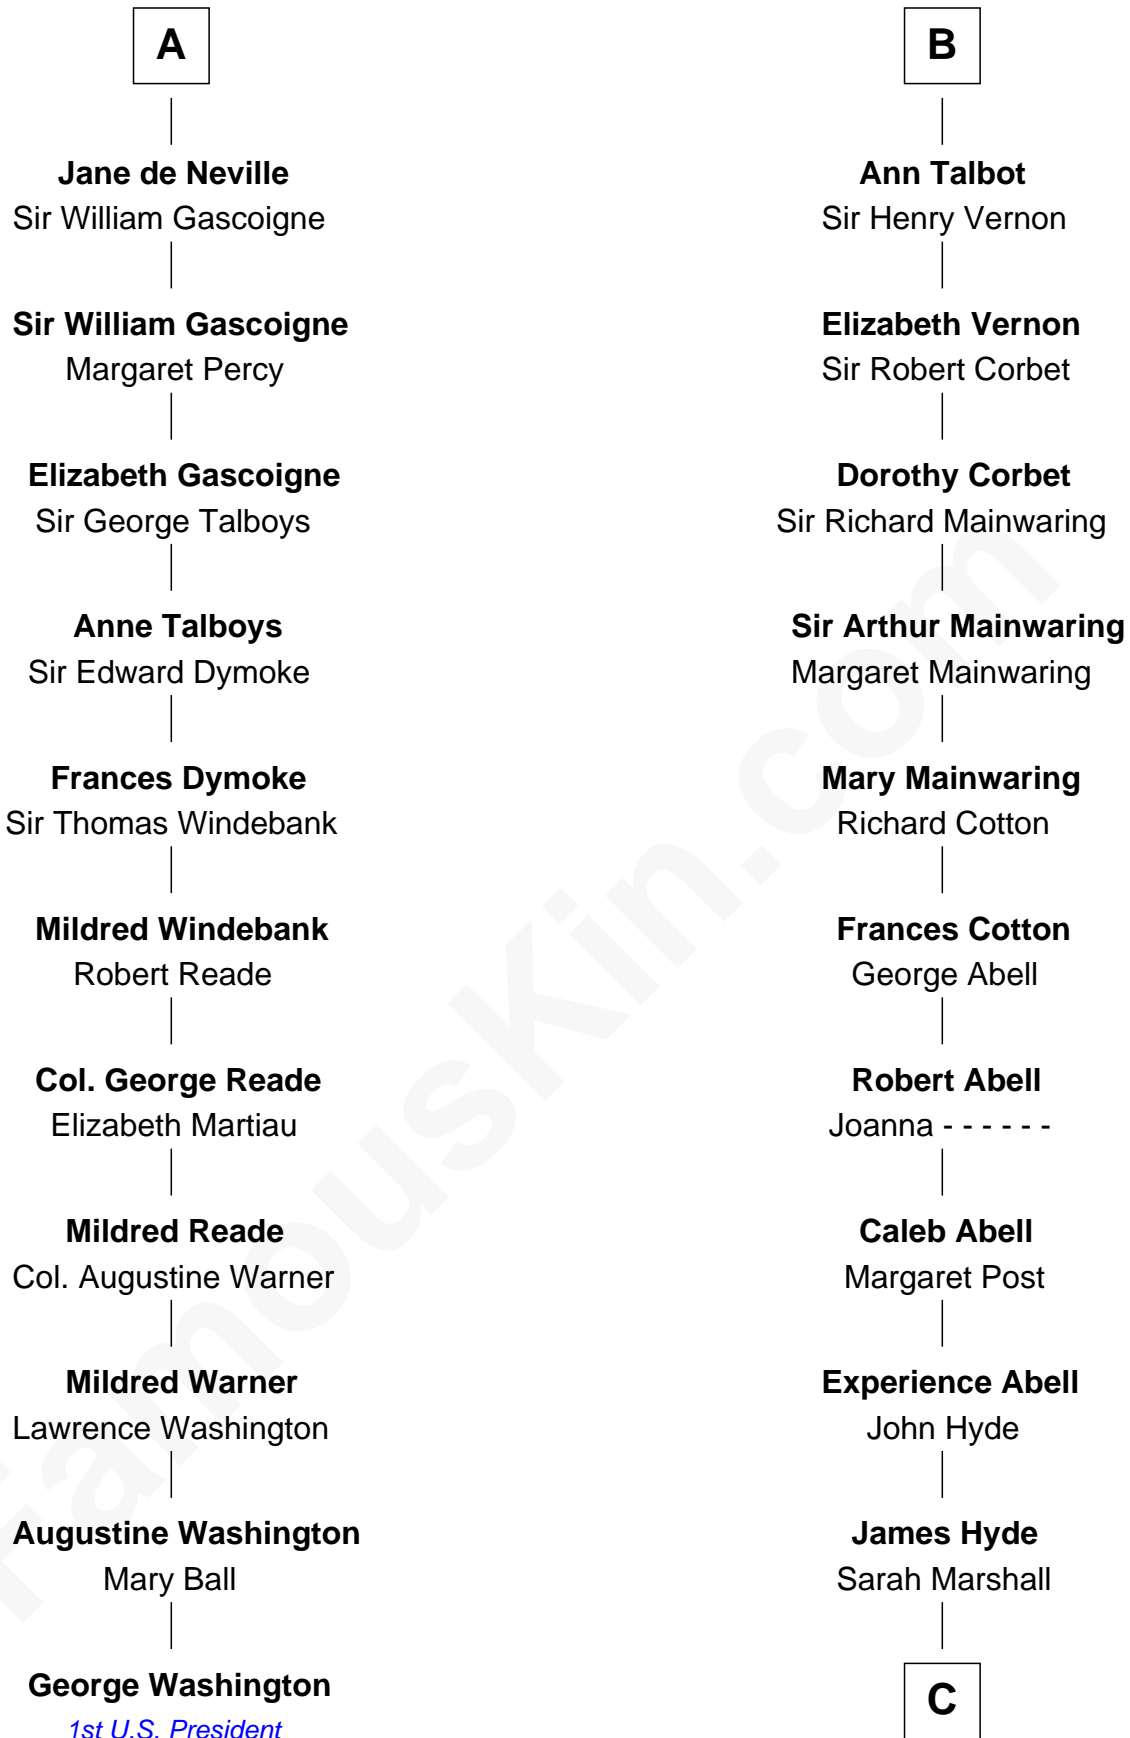

**FamousKin.com**  
**Relationship Chart of**  
**George Washington**  
*1st U.S. President*

**17th cousin 3 times removed of**  
**Grover Cleveland**  
*22nd and 24th U.S. President*

**Sir Humphrey de Bohun**  
 Eleanor de Braiose

*22nd and 24th U.S. President*

FamousKin.com