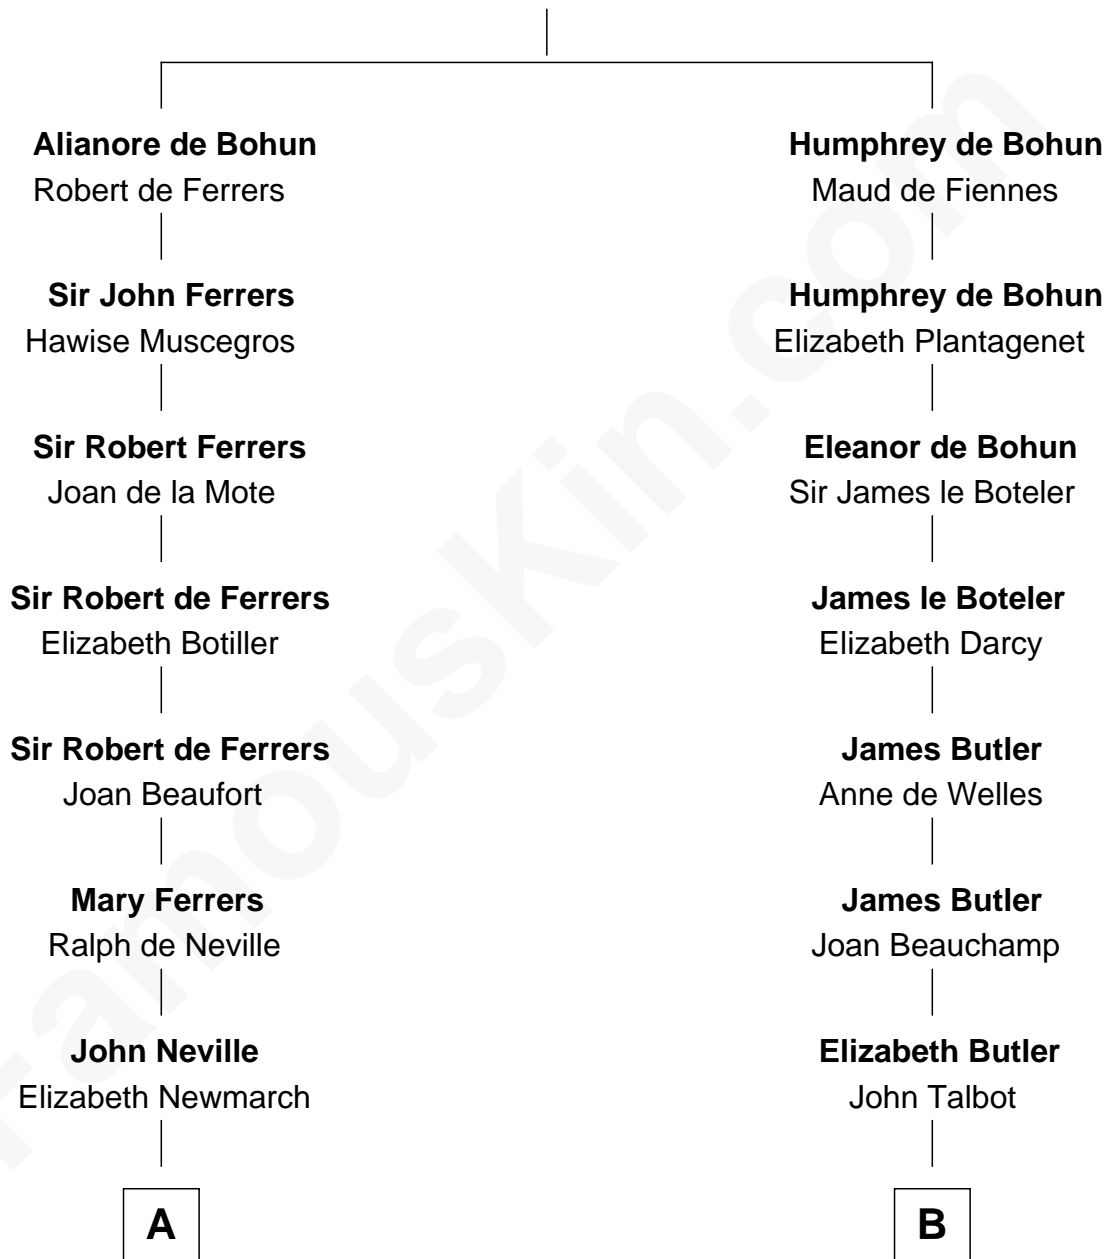

**FamousKin.com**  
**Relationship Chart of**  
**George Washington**  
*1st U.S. President*

**17th cousin 3 times removed of**  
**Grover Cleveland**  
*22nd and 24th U.S. President*

**Sir Humphrey de Bohun**  
 Eleanor de Braiose

**C**

Abiah Hyde

Aaron Cleveland

William Cleveland

Margaret Falley

Rev. Richard Falley Cleveland

Ann Neal

Grover Cleveland

*22nd and 24th U.S. President*

FamousKin.com