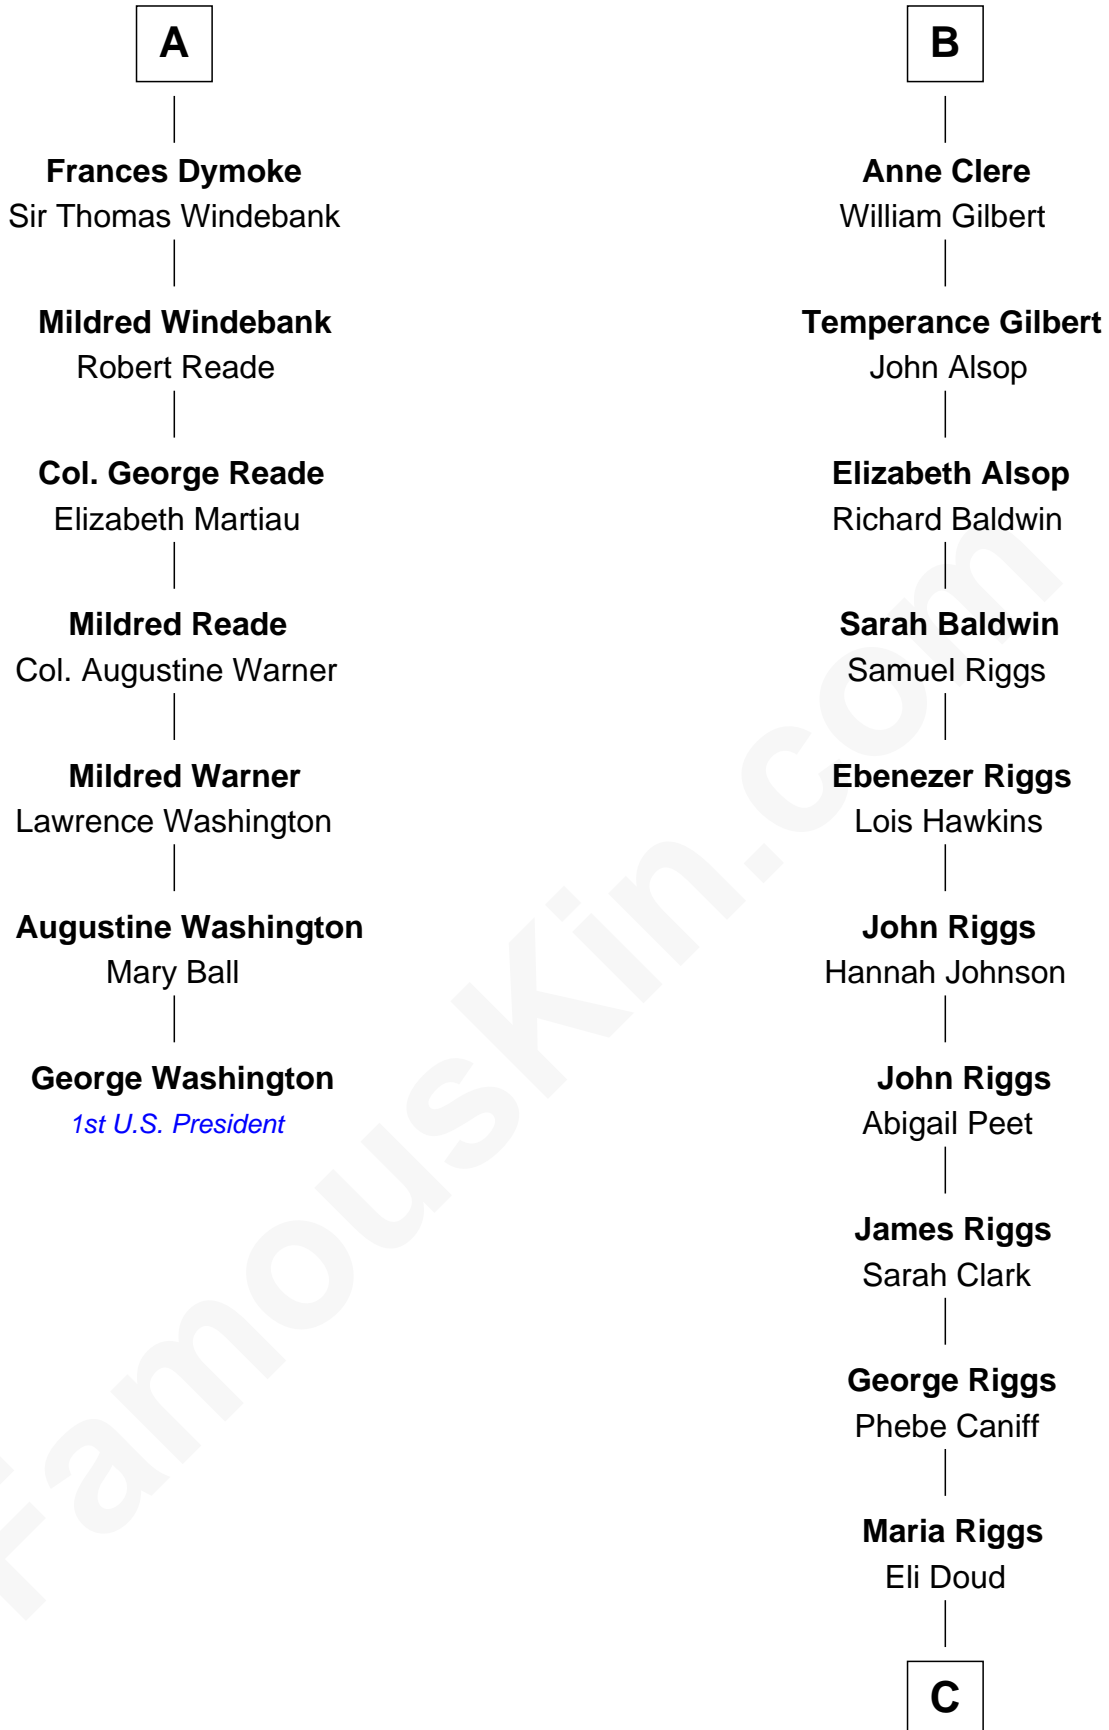

**FamousKin.com**  
**Relationship Chart of**  
**George Washington**  
*1st U.S. President*

13th cousin 6 times removed of

**Mamie (Doud) Eisenhower**  
*First Lady of President Dwight Eisenhower*

**Sir Thomas de Beauchamp**  
 Katherine de Mortimer

C

**Royal Houghton Doud**

Mary Cornelia Sheldon

**John Sheldon Doud**

Elivera Mathilda Carlson

**Mamie (Doud) Eisenhower**

*First Lady of Dwight Eisenhower*

FamousKin.com