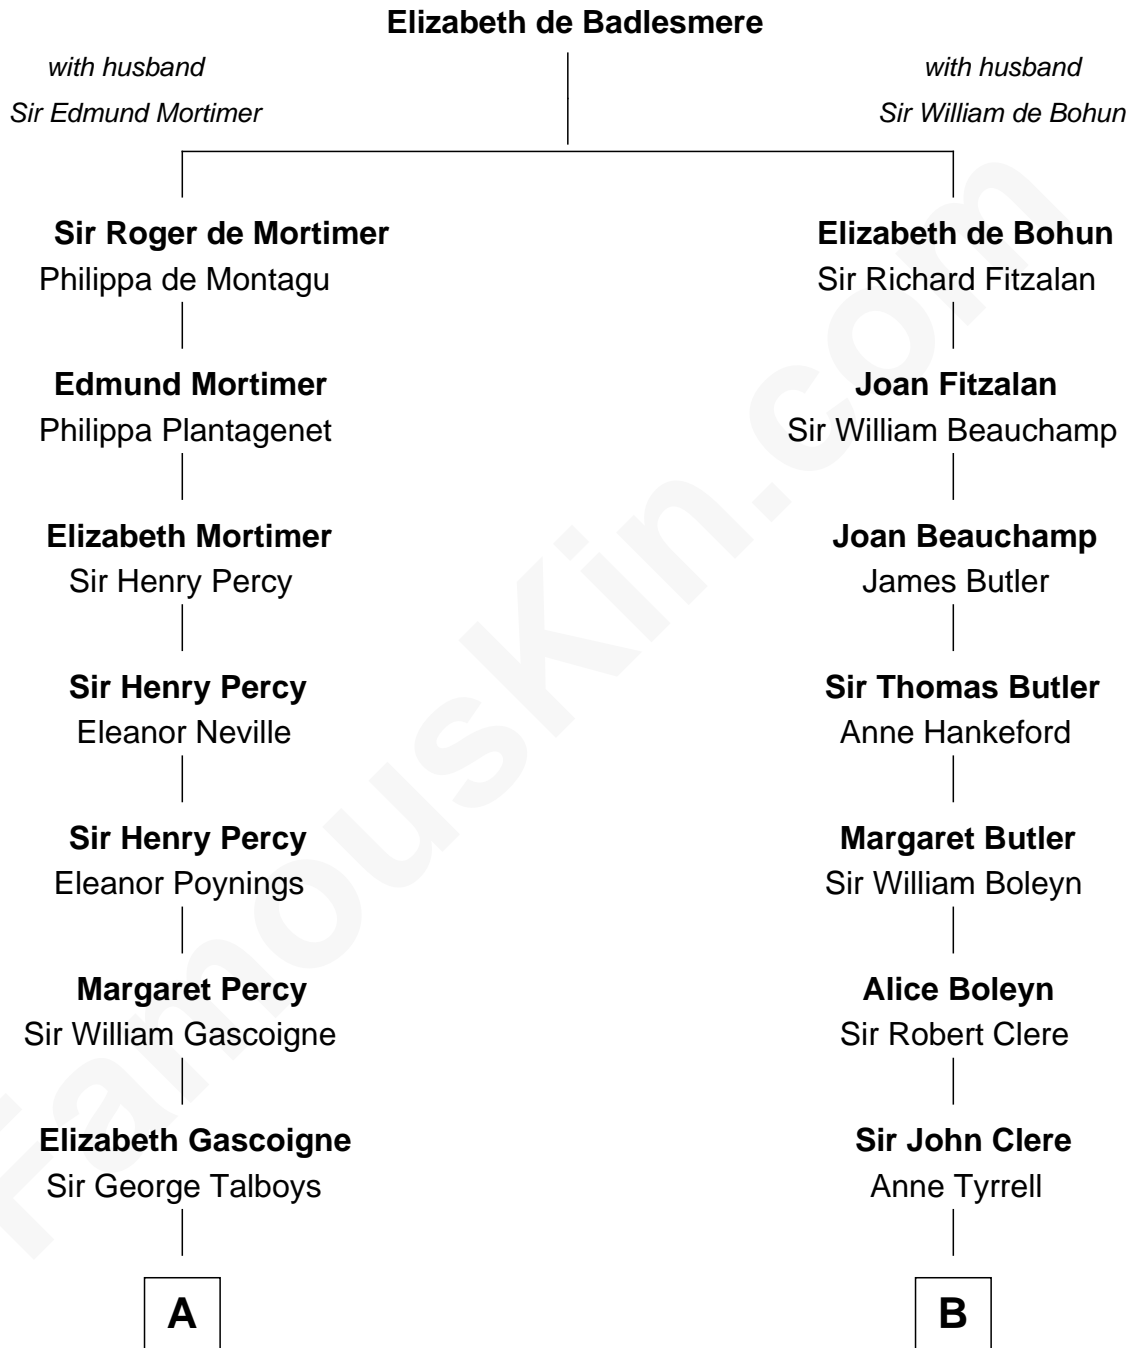

FamousKin.com
Relationship Chart of
George Washington
1st U.S. President

14th cousin 6 times removed of

Mamie (Doud) Eisenhower
First Lady of President Dwight Eisenhower

C

—
Maria Riggs

Eli Doud
—

—
Royal Houghton Doud

Mary Cornelia Sheldon
—

—
John Sheldon Doud

Elivera Mathilda Carlson
—

—
Mamie (Doud) Eisenhower

First Lady of Dwight Eisenhower

FamousKin.com