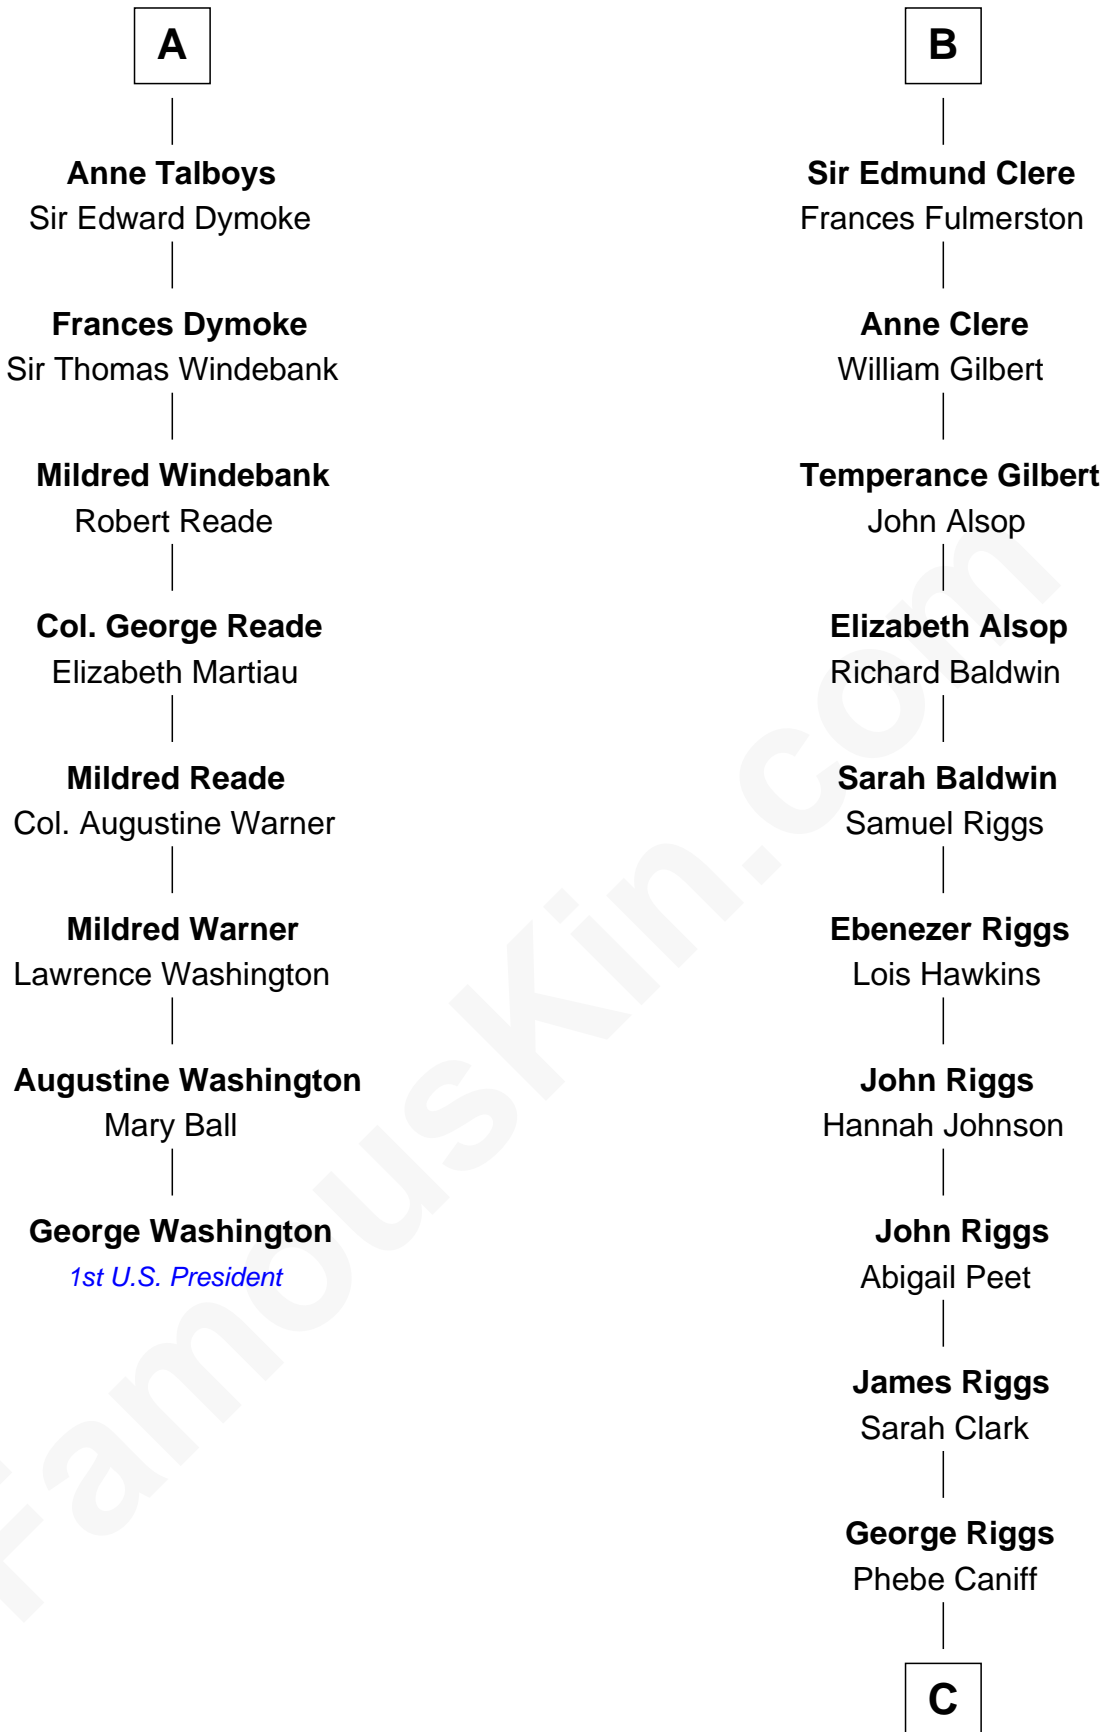

FamousKin.com
Relationship Chart of
George Washington
1st U.S. President

14th cousin 6 times removed of

Mamie (Doud) Eisenhower
First Lady of President Dwight Eisenhower

C

—
Maria Riggs

Eli Doud
—

—
Royal Houghton Doud

Mary Cornelia Sheldon
—

—
John Sheldon Doud

Elivera Mathilda Carlson
—

—
Mamie (Doud) Eisenhower

First Lady of Dwight Eisenhower

FamousKin.com