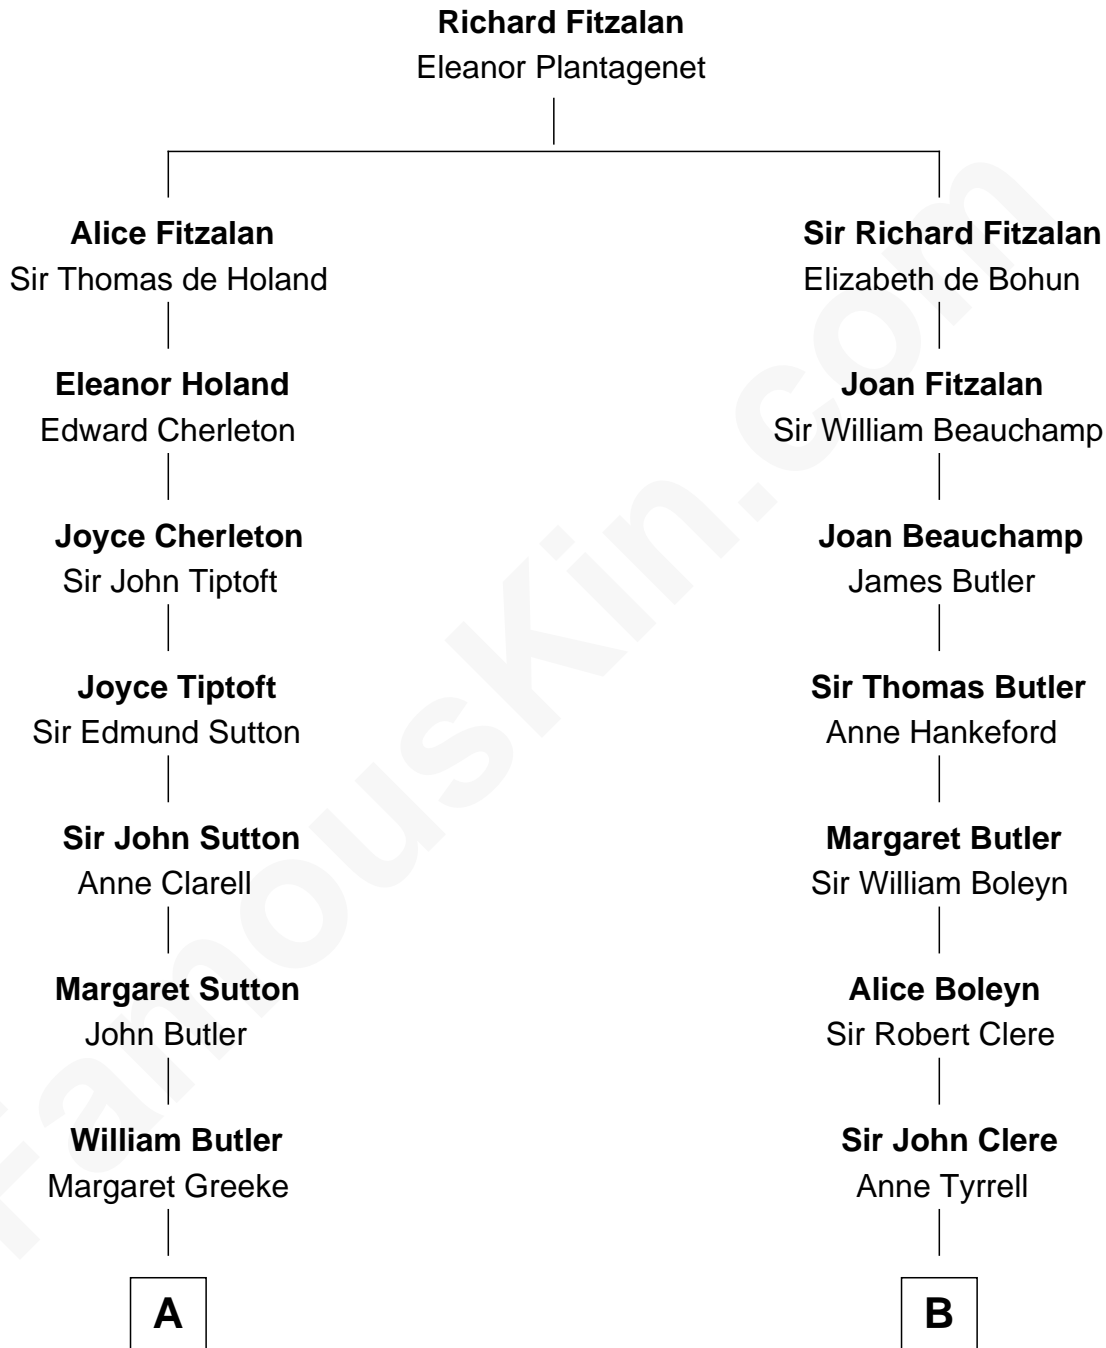

**FamousKin.com**  
**Relationship Chart of**  
**George Washington**  
*1st U.S. President*

12th cousin 8 times removed of

**Mamie (Doud) Eisenhower**  
*First Lady of President Dwight Eisenhower*

**C**

—  
**Maria Riggs**

Eli Doud  
—

—  
**Royal Houghton Doud**

Mary Cornelia Sheldon  
—

—  
**John Sheldon Doud**

Elivera Mathilda Carlson  
—

—  
**Mamie (Doud) Eisenhower**

*First Lady of Dwight Eisenhower*