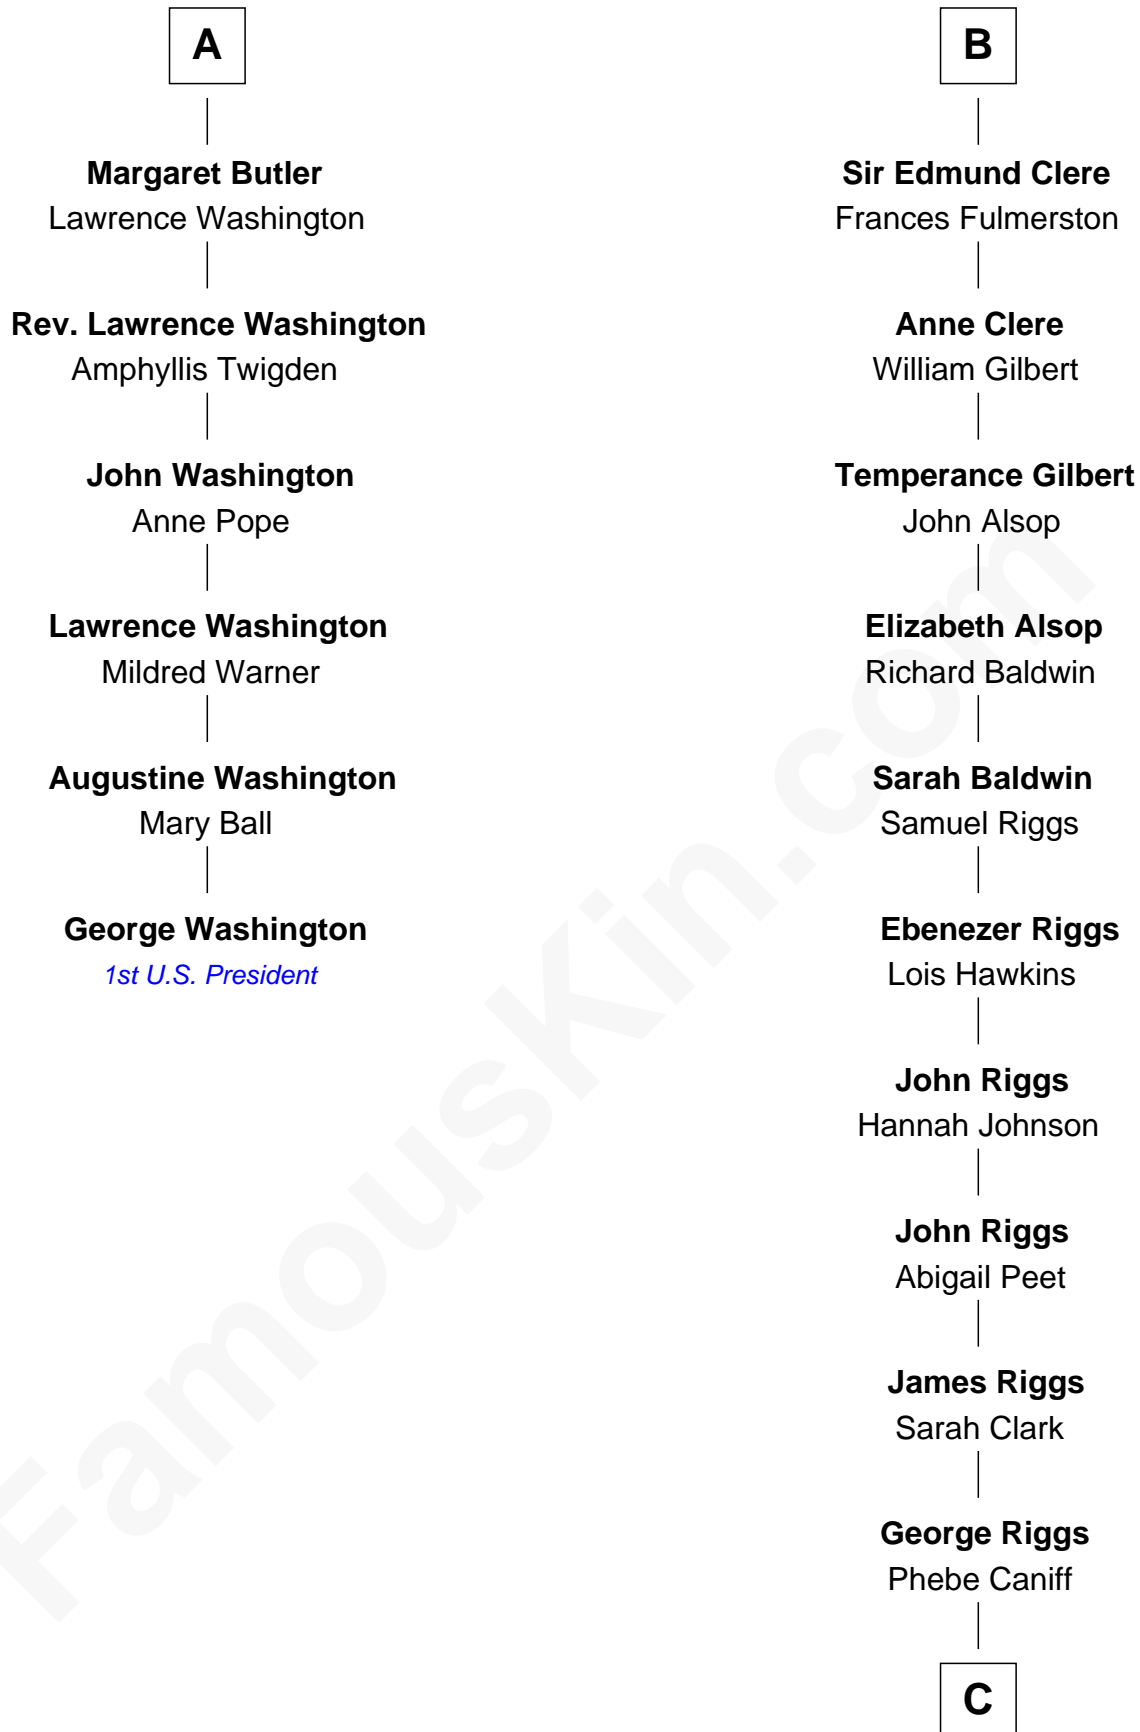

**FamousKin.com**  
**Relationship Chart of**  
**George Washington**  
*1st U.S. President*

12th cousin 8 times removed of

**Mamie (Doud) Eisenhower**  
*First Lady of President Dwight Eisenhower*

**C**

—  
**Maria Riggs**

Eli Doud  
—

—  
**Royal Houghton Doud**

Mary Cornelia Sheldon  
—

—  
**John Sheldon Doud**

Elivera Mathilda Carlson  
—

—  
**Mamie (Doud) Eisenhower**

*First Lady of Dwight Eisenhower*

FamousKin.com