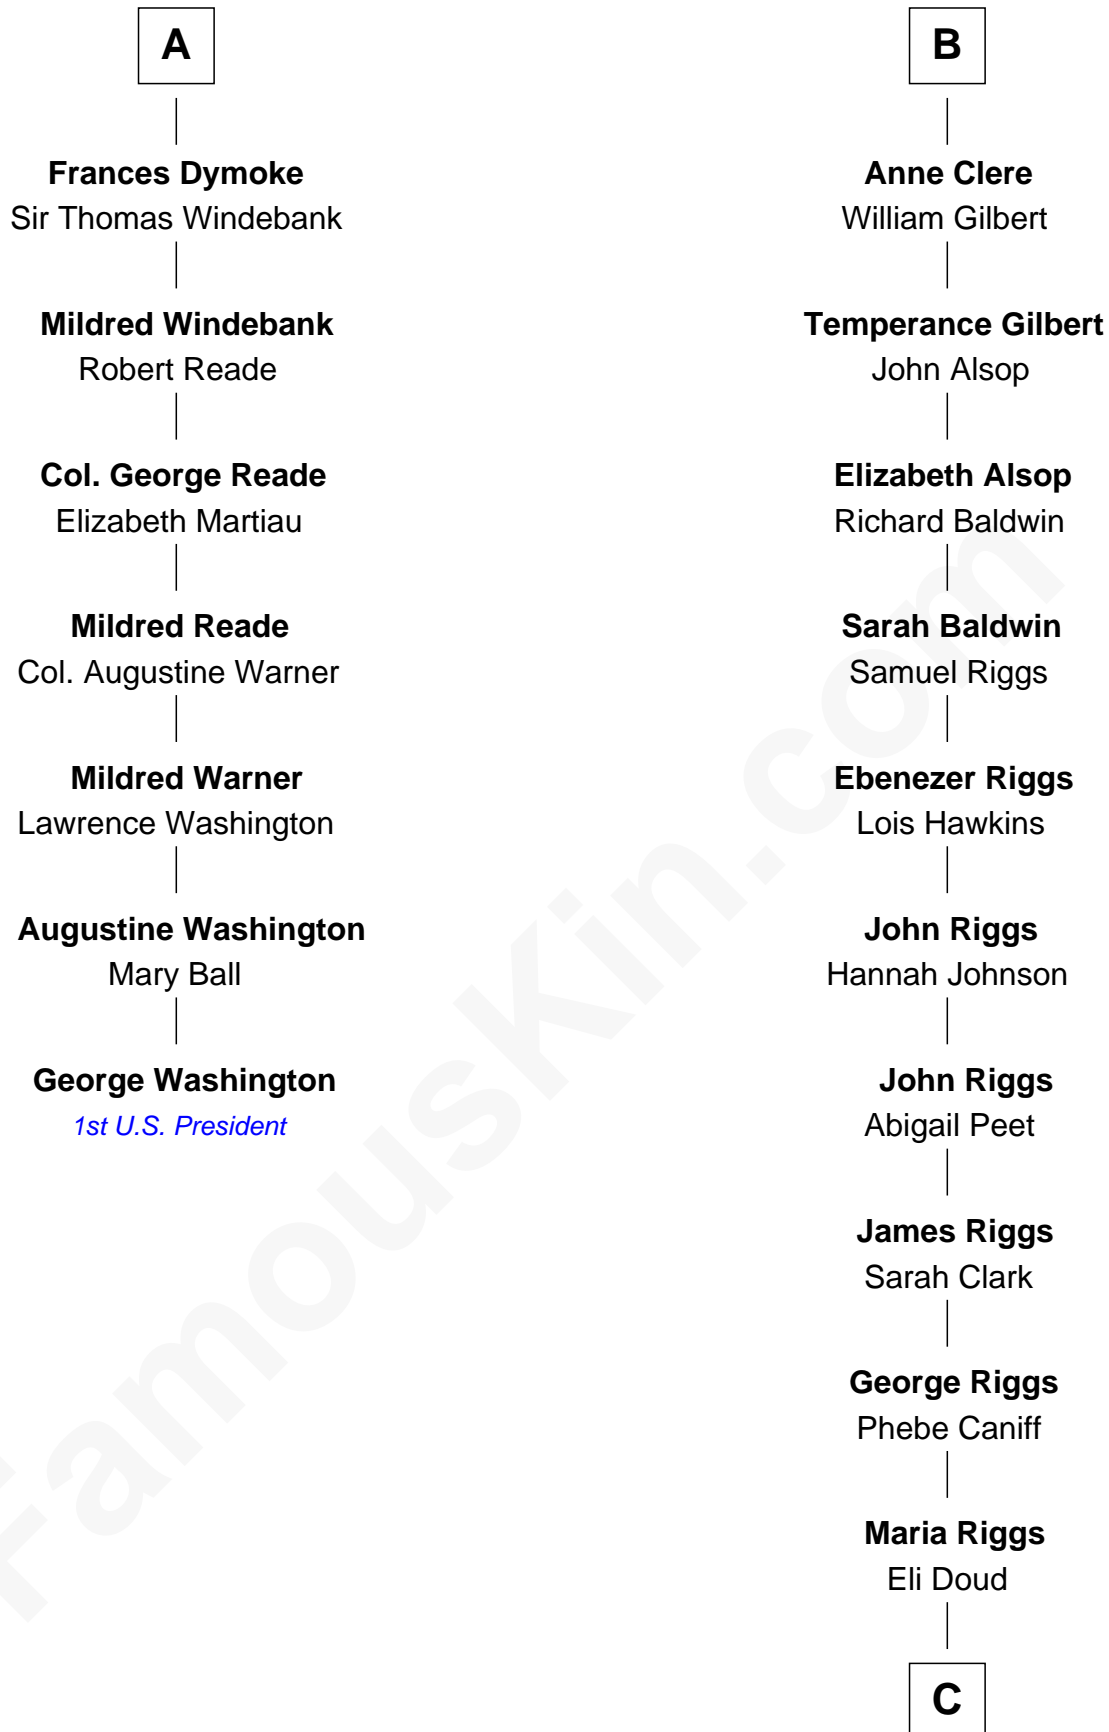

FamousKin.com
Relationship Chart of
George Washington
1st U.S. President

13th cousin 6 times removed of

Mamie (Doud) Eisenhower
First Lady of President Dwight Eisenhower

C

—
Royal Houghton Doud

Mary Cornelia Sheldon

—
John Sheldon Doud

Elivera Mathilda Carlson

—
Mamie (Doud) Eisenhower

First Lady of Dwight Eisenhower

FamousKin.com