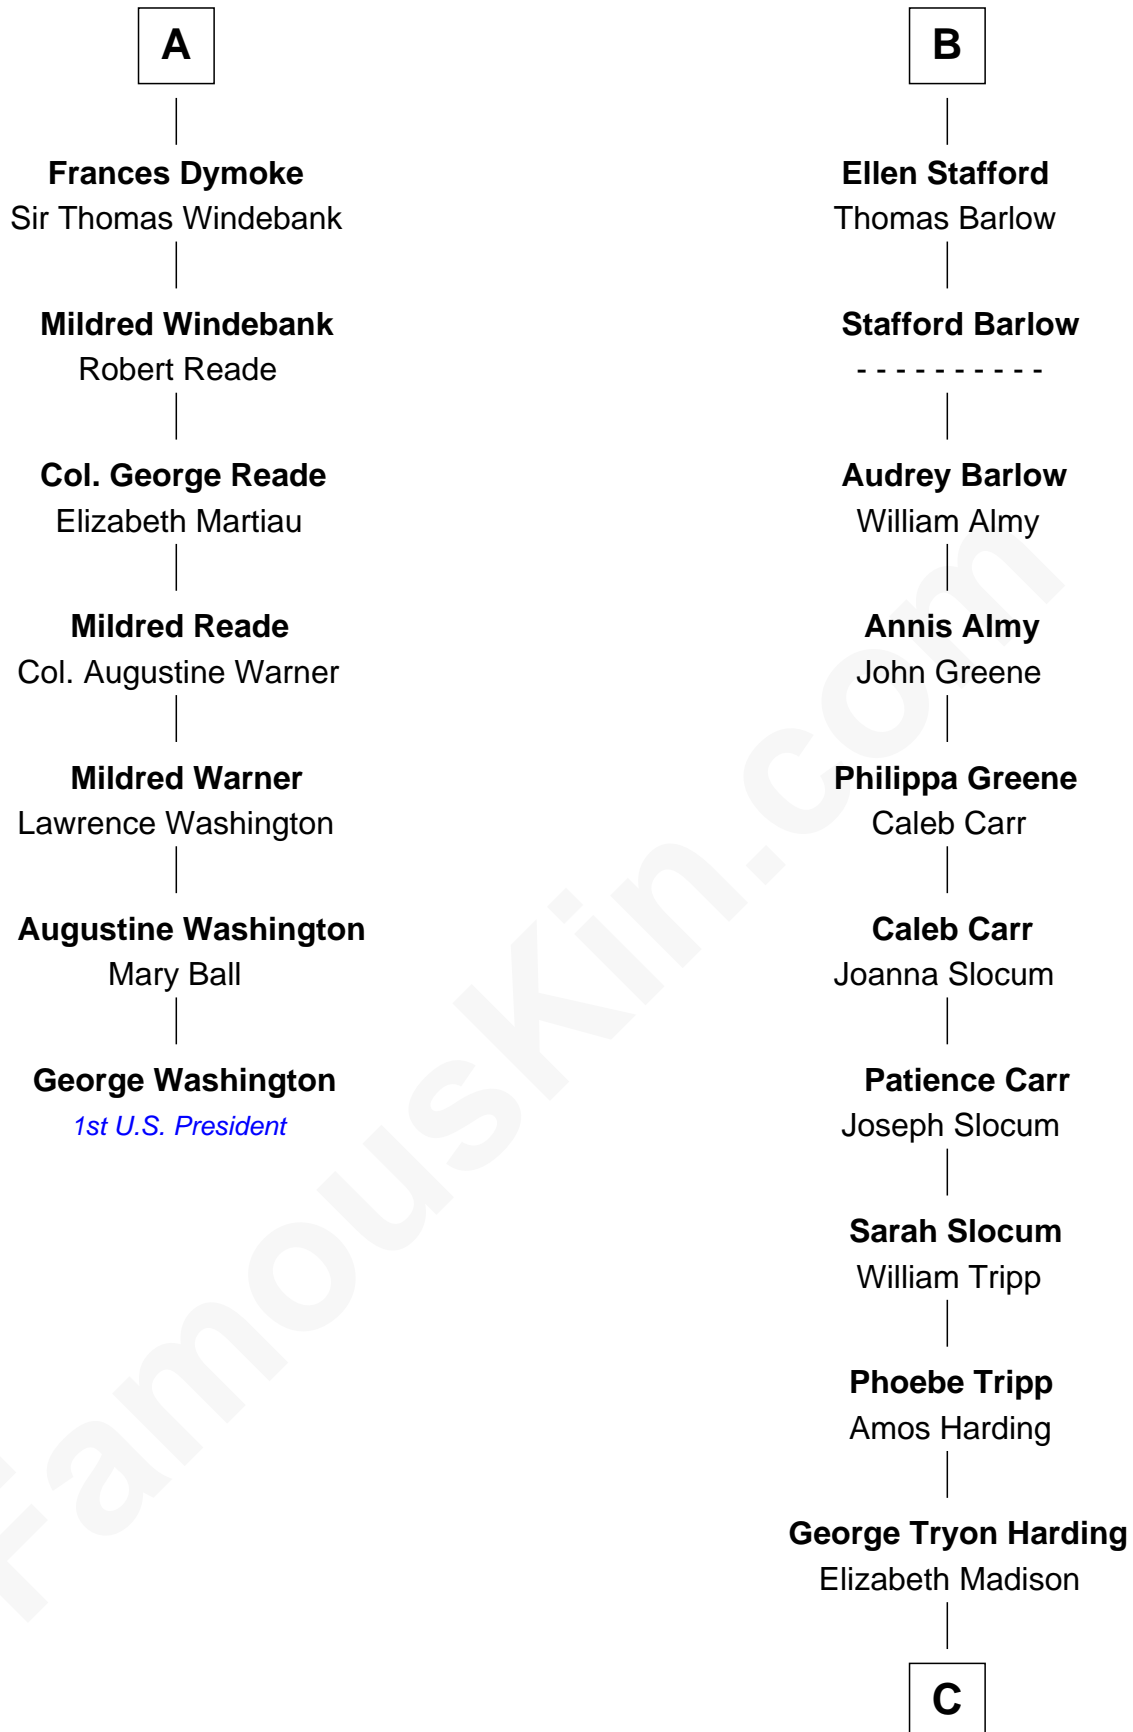

## Relationship Chart of

### George Washington

1st U.S. President

13th cousin 6 times removed of

**Warren G. Harding**  
29th U.S. President

C

Charles Alexander Harding

Mary Ann Crawford

Dr. George Tryon Harding

Phoebe Elizabeth Dickerson

Warren G. Harding

*29th U.S. President*

FamousKin.com