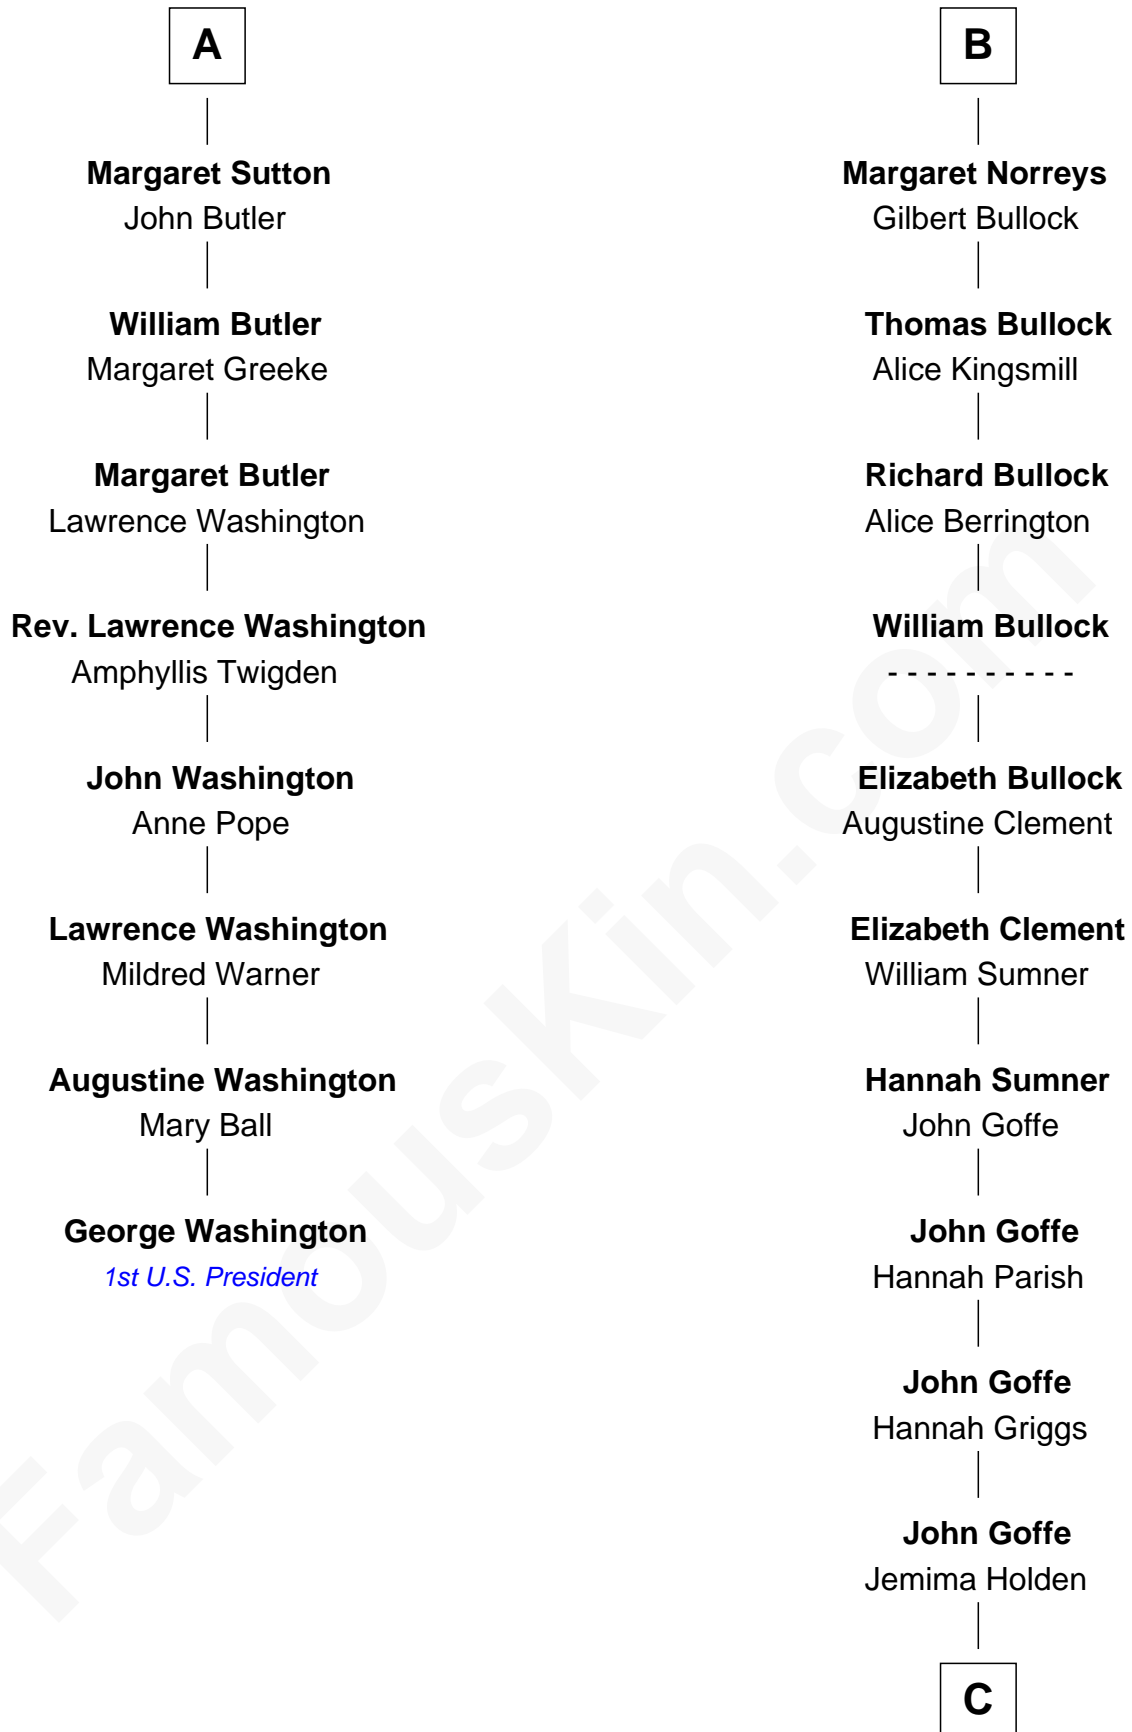

**FamousKin.com**  
**Relationship Chart of**  
**George Washington**  
*1st U.S. President*

**14th cousin 7 times removed of**  
**Lou (Henry) Hoover**  
*First Lady of President Herbert Hoover*

**C**

**Polly Goffe**

Josiah Wallace

**Nancy M. Wallace**

John Scobey

**Philomelia Sophia Scobey**

Phineas Weed

**Florence Ida Weed**

Charles Delano Henry

**Lou (Henry) Hoover**

*First Lady of Herbert Hoover*